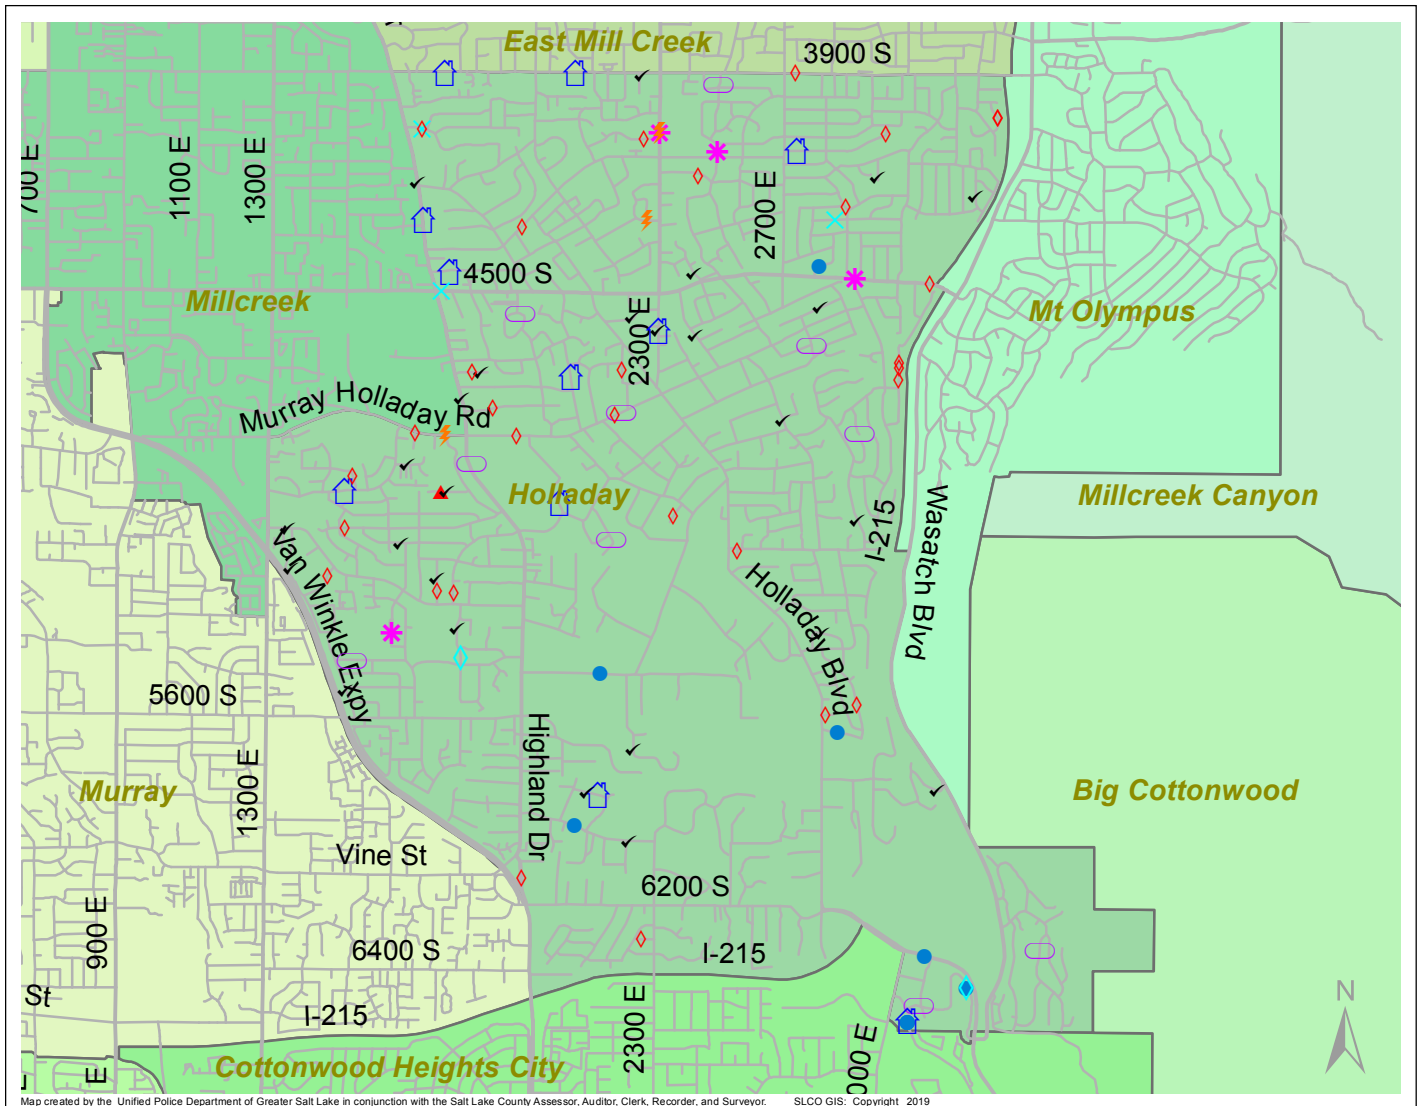

Case Report: Holladay

2019

Mar

**UNIFIED
POLICE**
GREATER SALT LAKE

Total Number of Calls: 1048
Total Number of Cases: 265
Total Number of Offenses: 297

SUMMARY OF GROUP A CRIMES	
Arson: 0	Domestic Violence: 11
Assaults: 4	Drive-By Shootings: 0
--Aggravated: 0	Drug Offenses: 5
--Simple: 4	Gang-related: 0
Auto Thefts: 12	Graffiti: 0
Burglary: 10	Hate Crimes: Unavailable
--Business: 6	Juvenile-related: Unavailable
--Residential: 4	Sex Crimes: 0
Homicide: 0	Suspicious Circumstances: 29
Sexual Assault: 1	Vandalism: 8
Robbery: 0	Weapon Violation: 0
Theft/Larceny: 3	Weapon/Force Involved: 4
Vehicle Burglary: 31	1 (Gun): 0
	2 (Knife): 0
	3 (Force Involved): 2
	5 (Unknown): 1
	6 (Rifle/Shotgun): 0

1. **LEGEND:**
2. Arson
   - Assault-Aggravated or Simple
   - Auto Theft
   - Burglary-Business or Residential
   - Domestic Violence
   - Drive-By Shooting
   - Drug-related Offense
   - Graffiti
   - Homicide
   - Sexual Assault
   - Robbery
   - Sex Offense
   - Suspicious Circumstance
   - Theft/Larceny
   - Vandalism
   - Vehicle Burglary
   - Weapon Violation