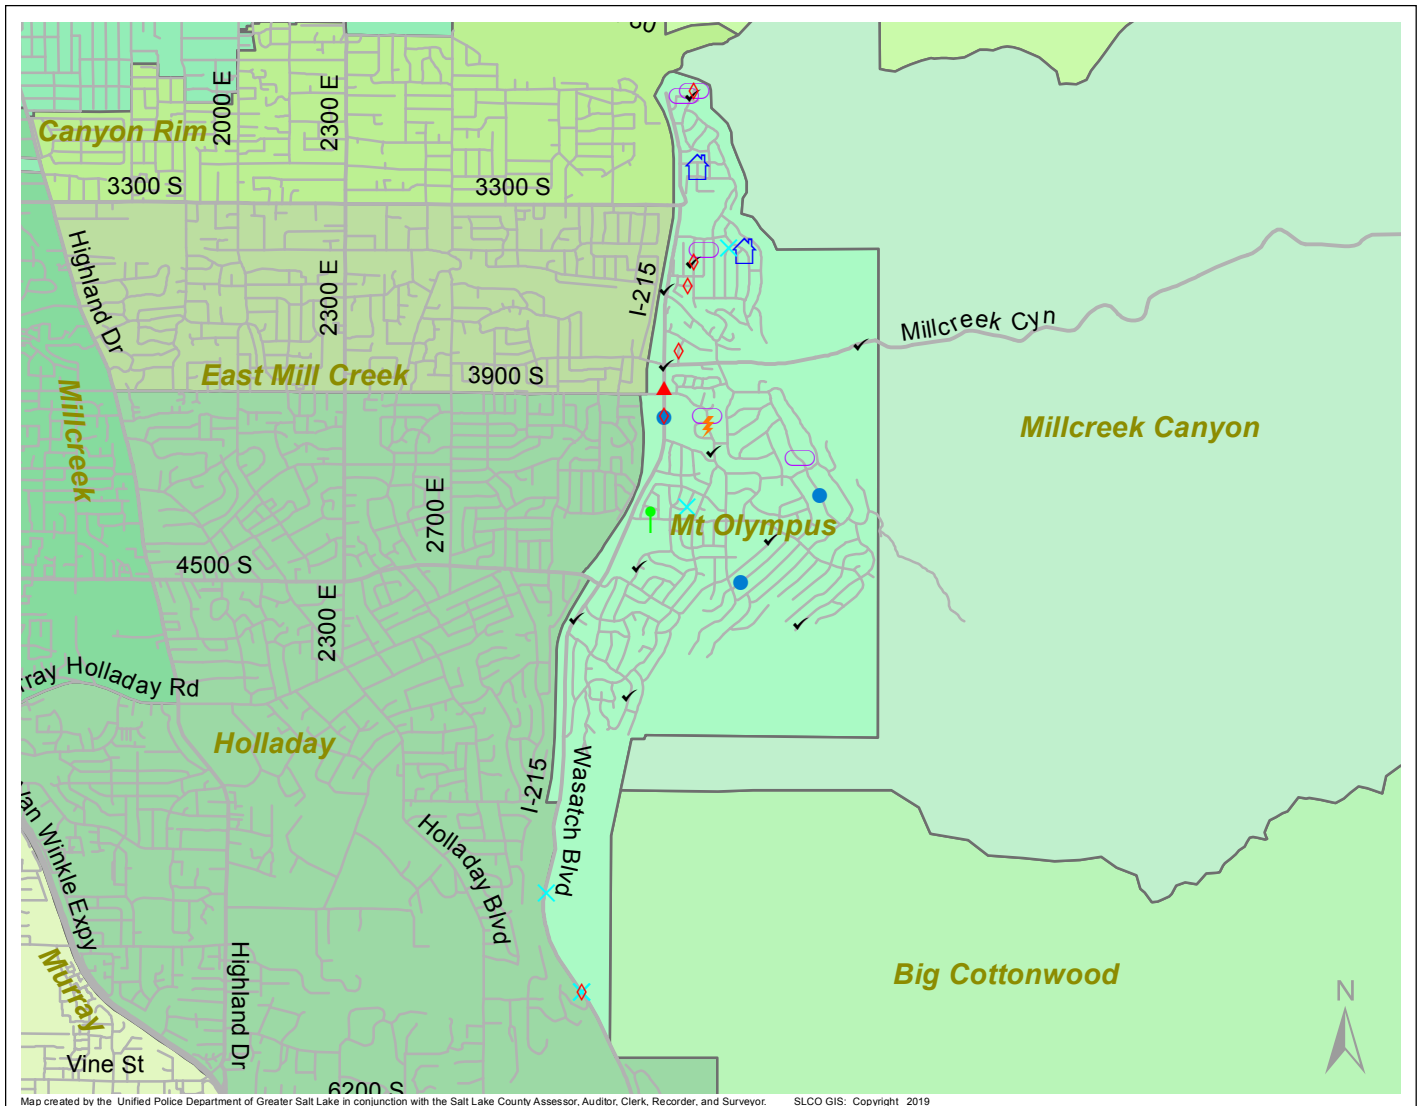

Case Report: Mt Olympus

2019

Jun

**UNIFIED
POLICE**
GREATER SALT LAKE

Total Number of Calls: 260
Total Number of Cases: 85
Total Number of Offenses: 93

SUMMARY OF GROUP A CRIMES	
Arson: 0	Domestic Violence: 2
Assaults: 1	Drive-By Shootings: 0
--Aggravated: 0	Drug Offenses: 3
--Simple: 1	Gang-related: 1
Auto Thefts: 5	Graffiti: 0
Burglary: 3	Hate Crimes: Unavailable
--Business: 1	Juvenile-related: Unavailable
--Residential: 2	Sex Crimes: 0
Homicide: 0	Suspicious Circumstances: 11
Sexual Assault: 1	Vandalism: 5
Robbery: 1	Weapon Violation: 0
Theft/Larceny: 0	Weapon/Force Involved: 4
Vehicle Burglary: 6	1 (Gun): 0
	2 (Knife): 1
	3 (Force Involved): 1
	5 (Unknown): 0
	6 (Rifle/Shotgun): 0

1. **LEGEND:**
2. Arson
   - Assault-Aggravated or Simple
   - Auto Theft
   - Burglary-Business or Residential
   - Domestic Violence
   - Drive-By Shooting
   - Drug-related Offense
   - Graffiti
   - Homicide
   - Sexual Assault
   - Robbery
   - Sex Offense
   - Suspicious Circumstance
   - Theft/Larceny
   - Vandalism
   - Vehicle Burglary
   - Weapon Violation