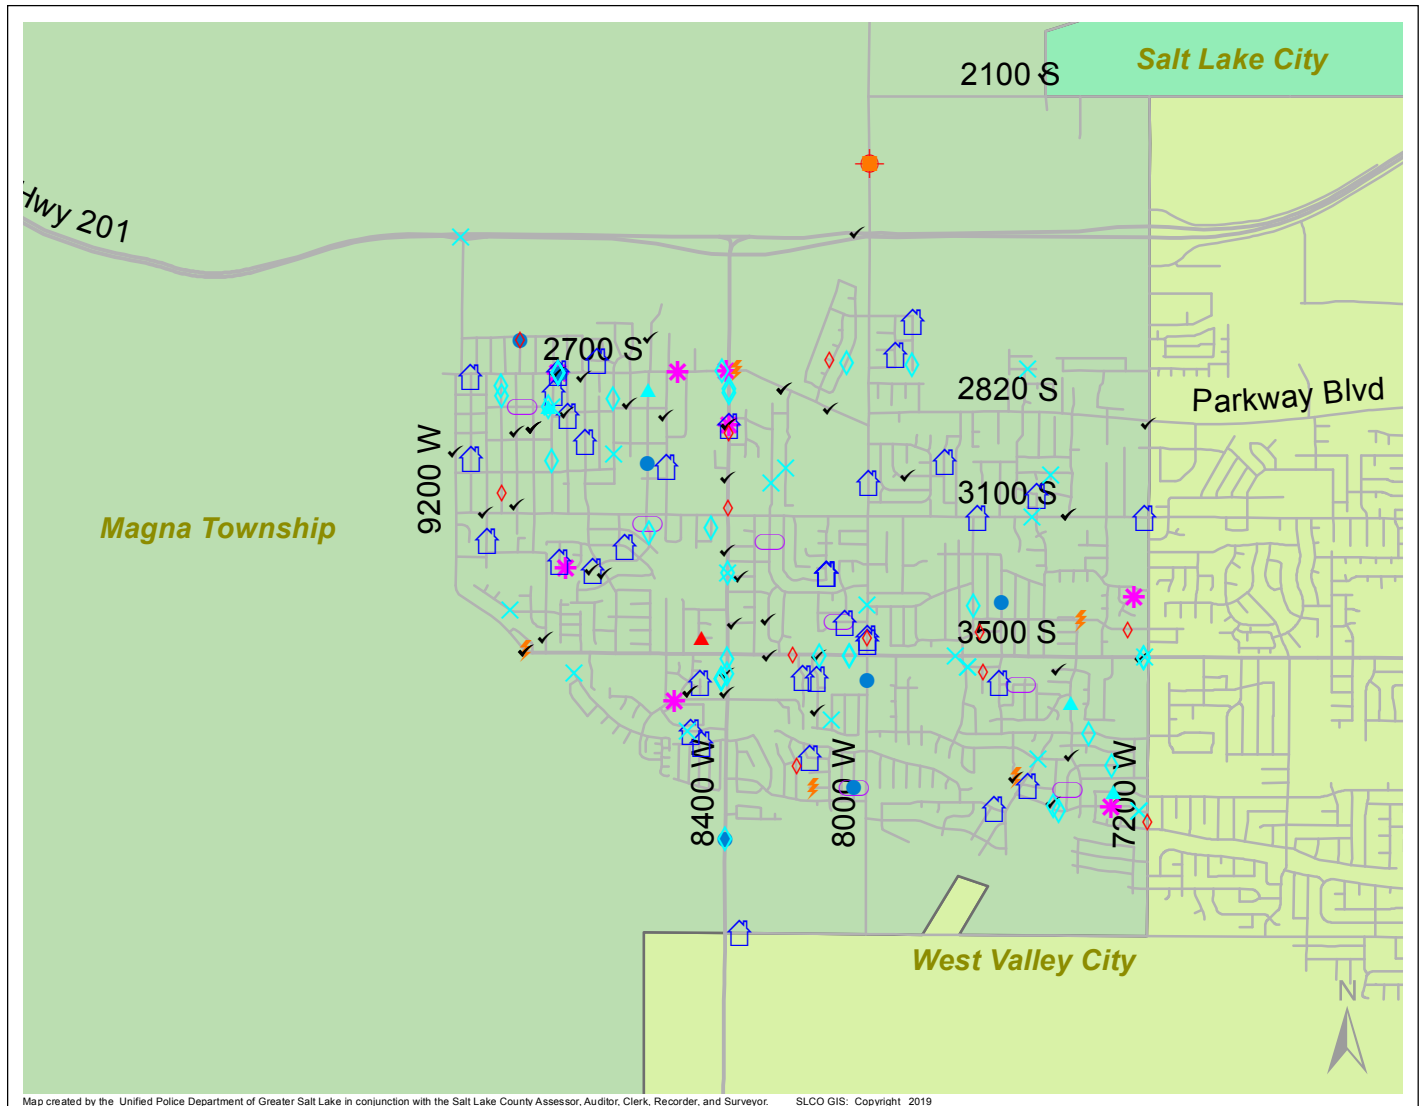

Case Report: Magna Township

2019

Jun

**UNIFIED
POLICE**
GREATER SALT LAKE

Total Number of Calls: 1326
Total Number of Cases: 474
Total Number of Offenses: 510

SUMMARY OF GROUP A CRIMES	
Arson: 0	Domestic Violence: 42
Assaults: 10	Drive-By Shootings: 1
--Aggravated: 1	Drug Offenses: 7
--Simple: 9	Gang-related: 4
Auto Thefts: 7	Graffiti: 0
Burglary: 7	Hate Crimes: Unavailable
--Business: 2	Juvenile-related: Unavailable
--Residential: 5	Sex Crimes: 4
Homicide: 0	Suspicious Circumstances: 50
Sexual Assault: 1	Vandalism: 21
Robbery: 0	Weapon Violation: 1
Theft/Larceny: 35	Weapon/Force Involved: 15
Vehicle Burglary: 13	1 (Gun): 0
	2 (Knife): 1
	3 (Force Involved): 7
	5 (Unknown): 0
	6 (Rifle/Shotgun): 0

1. **LEGEND:**
2. Arson
   - Assault-Aggravated or Simple
   - Auto Theft
   - Burglary-Business or Residential
   - Domestic Violence
   - Drive-By Shooting
   - Drug-related Offense
   - Graffiti
   - Homicide
   - Sexual Assault
   - Robbery
   - Sex Offense
   - Suspicious Circumstance
   - Theft/Larceny
   - Vandalism
   - Vehicle Burglary
   - Weapon Violation