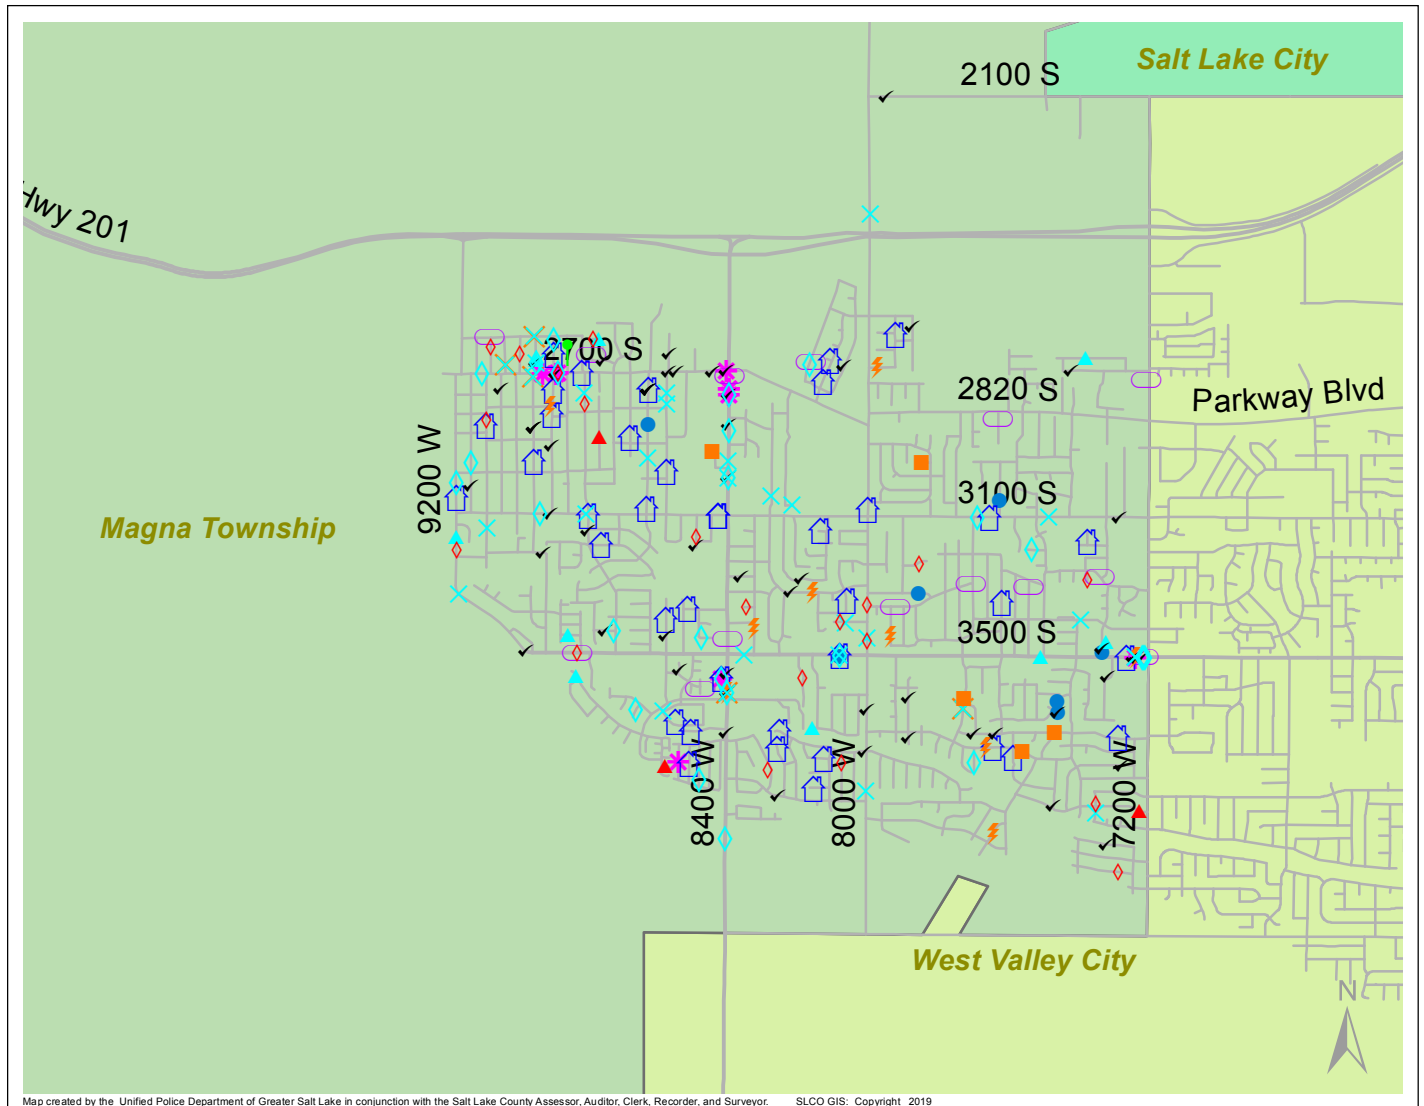

Case Report: Magna Township

2019

Jul

**UNIFIED
POLICE**
GREATER SALT LAKE

Total Number of Calls: 1475
Total Number of Cases: 593
Total Number of Offenses: 678

SUMMARY OF GROUP A CRIMES	
Arson: 0	Domestic Violence: 48
Assaults: 11	Drive-By Shootings: 0
--Aggravated: 1	Drug Offenses: 12
--Simple: 10	Gang-related: 3
Auto Thefts: 15	Graffiti: 5
Burglary: 7	Hate Crimes: Unavailable
--Business: 1	Juvenile-related: Unavailable
--Residential: 6	Sex Crimes: 9
Homicide: 0	Suspicious Circumstances: 59
Sexual Assault: 3	Vandalism: 32
Robbery: 1	Weapon Violation: 6
Theft/Larceny: 28	Weapon/Force Involved: 26
Vehicle Burglary: 21	1 (Gun): 2
	2 (Knife): 1
	3 (Force Involved): 9
	5 (Unknown): 0
	6 (Rifle/Shotgun): 0

1. **LEGEND:**
2. Arson
   - Assault-Aggravated or Simple
   - Auto Theft
   - Burglary-Business or Residential
   - Domestic Violence
   - Drive-By Shooting
   - Drug-related Offense
   - Graffiti
   - Homicide
   - Sexual Assault
   - Robbery
   - Sex Offense
   - Suspicious Circumstance
   - Theft/Larceny
   - Vandalism
   - Vehicle Burglary
   - Weapon Violation