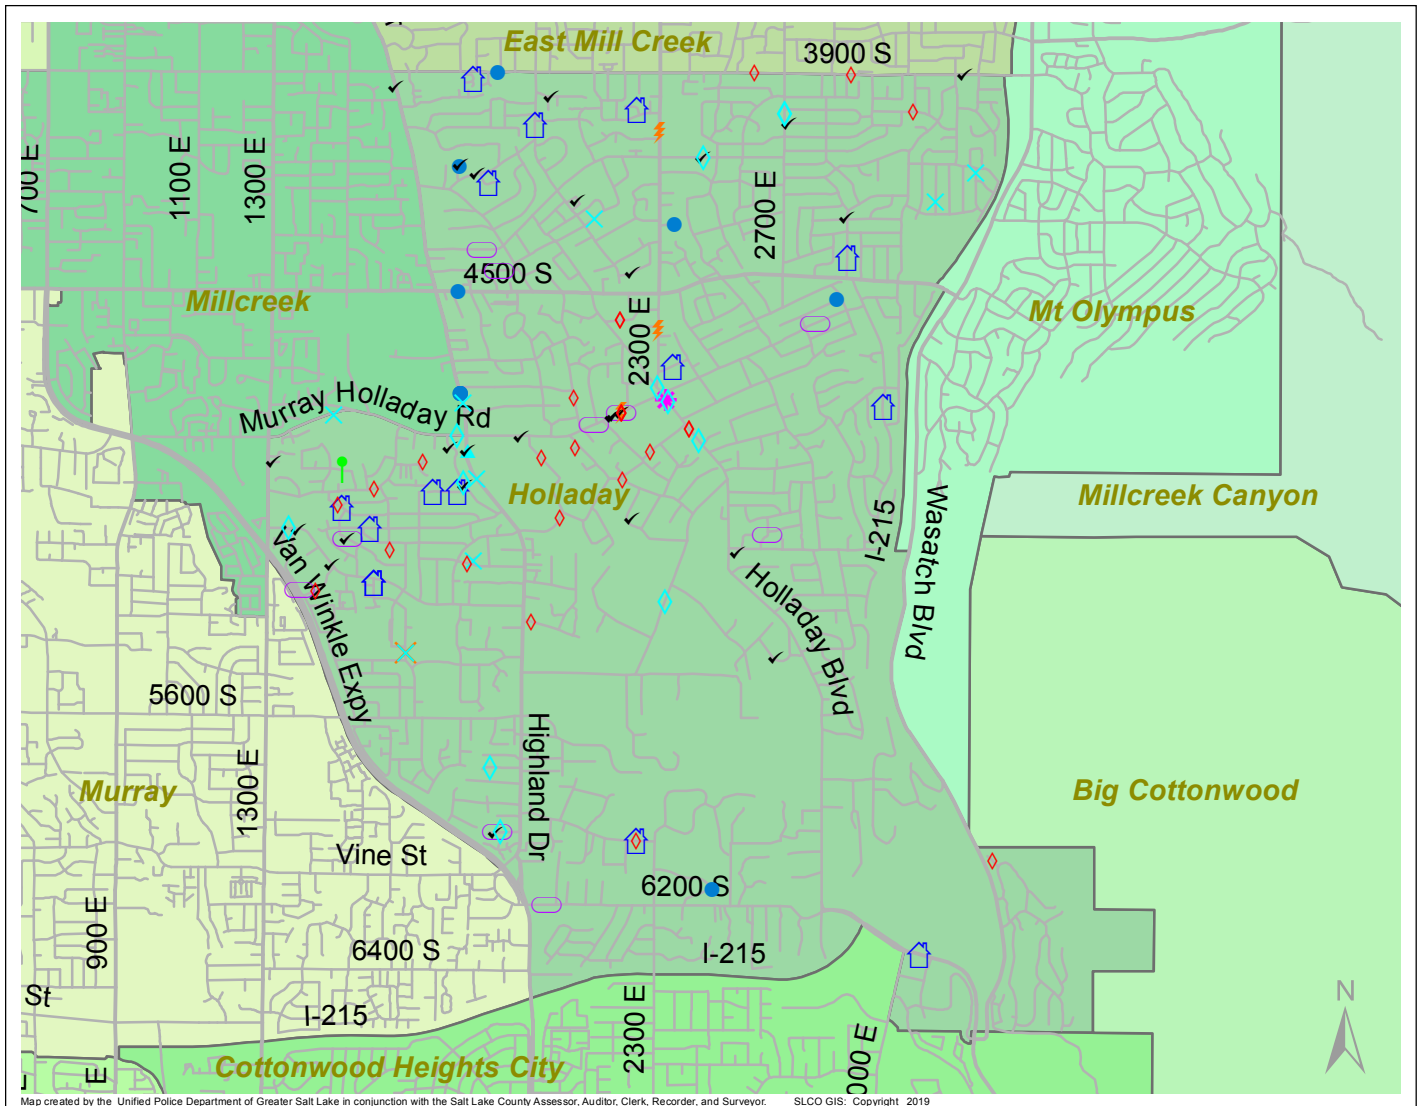

Case Report: Holladay

2019

Jan

**UNIFIED
POLICE**
GREATER SALT LAKE

Total Number of Calls: 1053
Total Number of Cases: 301
Total Number of Offenses: 335

SUMMARY OF GROUP A CRIMES	
Arson: 0	Domestic Violence: 16
Assaults: 2	Drive-By Shootings: 0
--Aggravated: 0	Drug Offenses: 5
--Simple: 2	Gang-related: 1
Auto Thefts: 12	Graffiti: 2
Burglary: 10	Hate Crimes: Unavailable
--Business: 6	Juvenile-related: Unavailable
--Residential: 4	Sex Crimes: 1
Homicide: 0	Suspicious Circumstances: 25
Sexual Assault: 0	Vandalism: 12
Robbery: 2	Weapon Violation: 1
Theft/Larceny: 13	Weapon/Force Involved: 6
Vehicle Burglary: 25	1 (Gun): 1
	2 (Knife): 1
	3 (Force Involved): 4
	5 (Unknown): 0
	6 (Rifle/Shotgun): 0

1. **LEGEND:**
2. Arson
   - Assault-Aggravated or Simple
   - Auto Theft
   - Burglary-Business or Residential
   - Domestic Violence
   - Drive-By Shooting
   - Drug-related Offense
   - Graffiti
   - Homicide
   - Sexual Assault
   - Robbery
   - Sex Offense
   - Suspicious Circumstance
   - Theft/Larceny
   - Vandalism
   - Vehicle Burglary
   - Weapon Violation