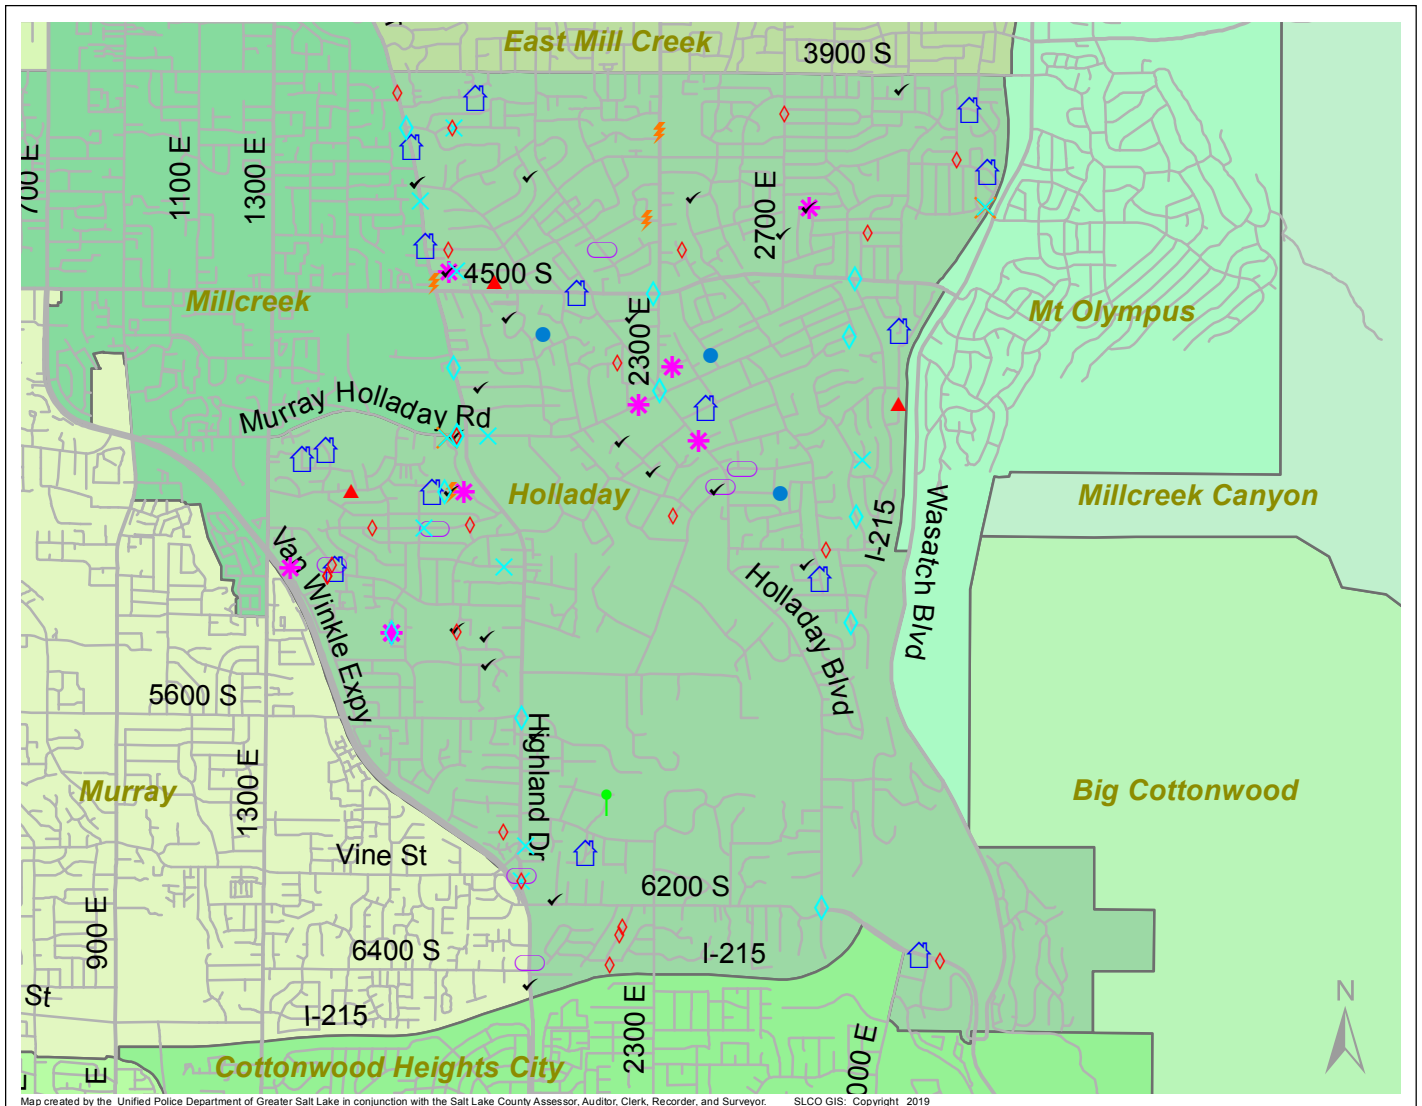

Case Report: Holladay

2019

Feb

**UNIFIED
POLICE**
GREATER SALT LAKE

Total Number of Calls: 963
Total Number of Cases: 295
Total Number of Offenses: 337

SUMMARY OF GROUP A CRIMES	
Arson: 0	Domestic Violence: 22
Assaults: 9	Drive-By Shootings: 0
--Aggravated: 2	Drug Offenses: 5
--Simple: 7	Gang-related: 1
Auto Thefts: 8	Graffiti: 2
Burglary: 3	Hate Crimes: Unavailable
--Business: 0	Juvenile-related: Unavailable
--Residential: 3	Sex Crimes: 0
Homicide: 0	Suspicious Circumstances: 25
Sexual Assault: 3	Vandalism: 14
Robbery: 1	Weapon Violation: 0
Theft/Larceny: 15	Weapon/Force Involved: 13
Vehicle Burglary: 24	1 (Gun): 1
	2 (Knife): 1
	3 (Force Involved): 6
	5 (Unknown): 0
	6 (Rifle/Shotgun): 0

1. **LEGEND:**
2. Arson
   - Assault-Aggravated or Simple
   - Auto Theft
   - Burglary-Business or Residential
   - Domestic Violence
   - Drive-By Shooting
   - Drug-related Offense
   - Graffiti
   - Homicide
   - Sexual Assault
   - Robbery
   - Sex Offense
   - Suspicious Circumstance
   - Theft/Larceny
   - Vandalism
   - Vehicle Burglary
   - Weapon Violation