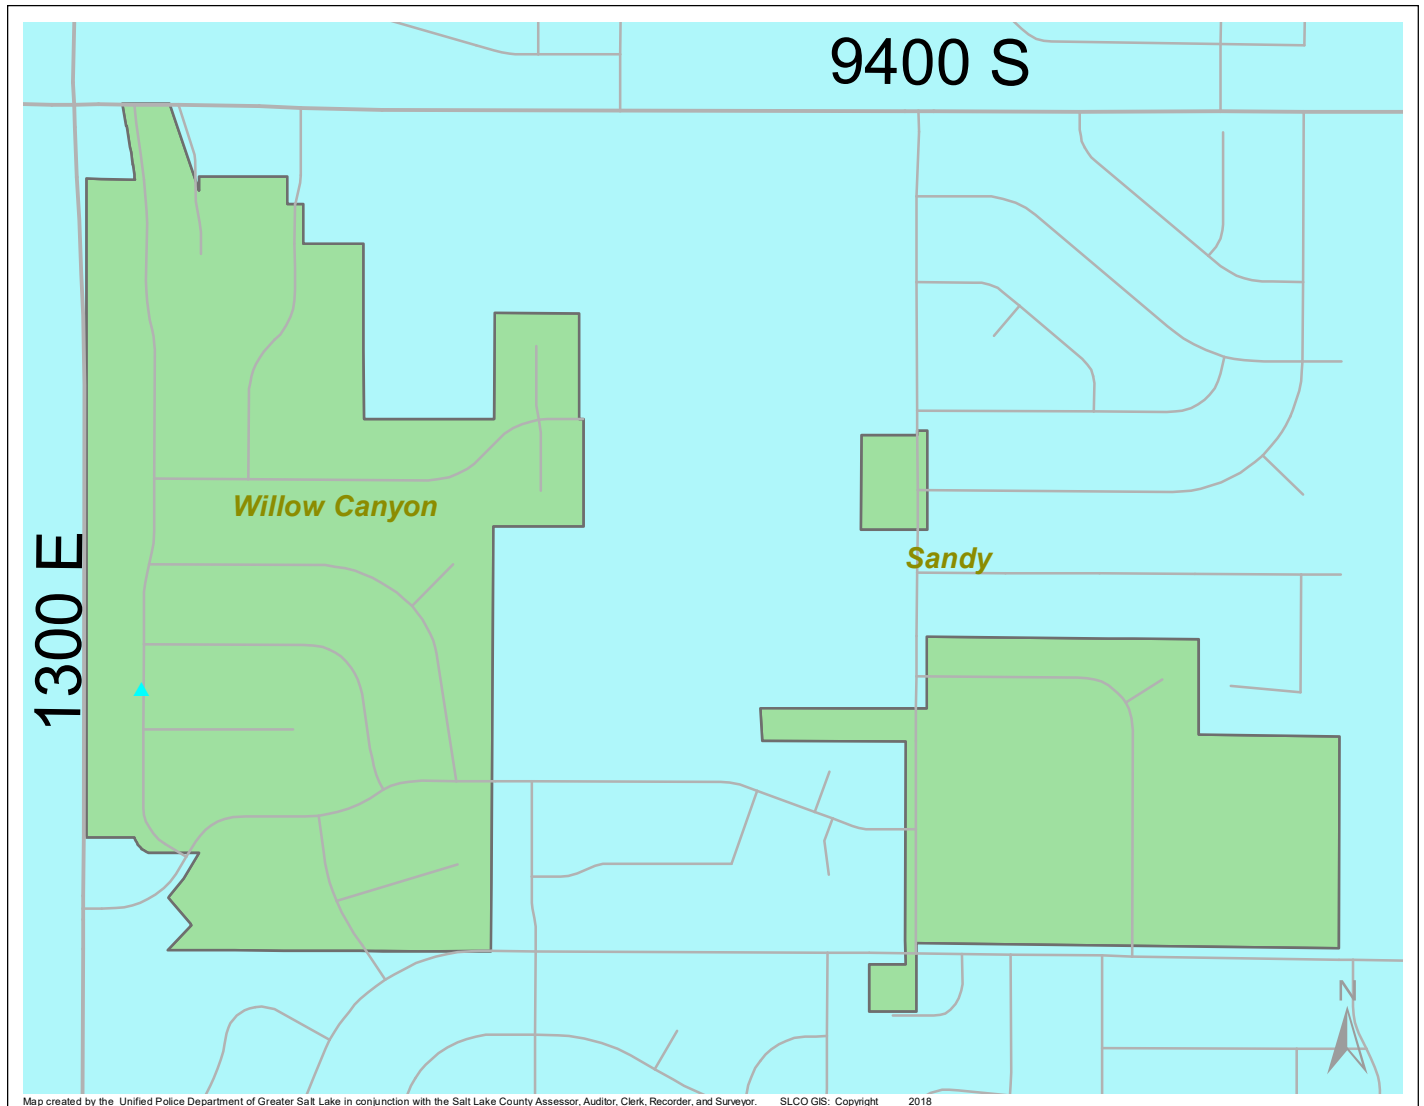

Case Report: Willow Canyon

2018

Sep

**UNIFIED
POLICE**
GREATER SALT LAKE

Total Number of Calls: 17
Total Number of Cases: 6
Total Number of Offenses: 6

SUMMARY OF GROUP A CRIMES	
Arson: 0	Domestic Violence: 0
Assaults: 0	Drive-By Shootings: 0
--Aggravated: 0	Drug Offenses: 0
--Simple: 0	Gang-related: 0
Auto Thefts: 0	Graffiti: 0
Burglary: 0	Hate Crimes: Unavailable
--Business: 0	Juvenile-related: Unavailable
--Residential: 0	Sex Crimes: 1
Homicide: 0	Suspicious Circumstances: 0
Sexual Assault: 0	Vandalism: 0
Robbery: 0	Weapon Violation: 0
Theft/Larceny: 0	Weapon/Force Involved: 0
Vehicle Burglary: 0	1 (Gun): 0
	2 (Knife): 0
	3 (Force Involved): 0
	5 (Unknown): 0
	6 (Rifle/Shotgun): 0

1. **LEGEND:**
2. Arson
   - Assault-Aggravated or Simple
   - Auto Theft
   - Burglary-Business or Residential
   - Domestic Violence
   - Drive-By Shooting
   - Drug-related Offense
   - Graffiti
   - Homicide
   - Sexual Assault
   - Robbery
   - Sex Offense
   - Suspicious Circumstance
   - Theft/Larceny
   - Vandalism
   - Vehicle Burglary
   - Weapon Violation

10/4/2018