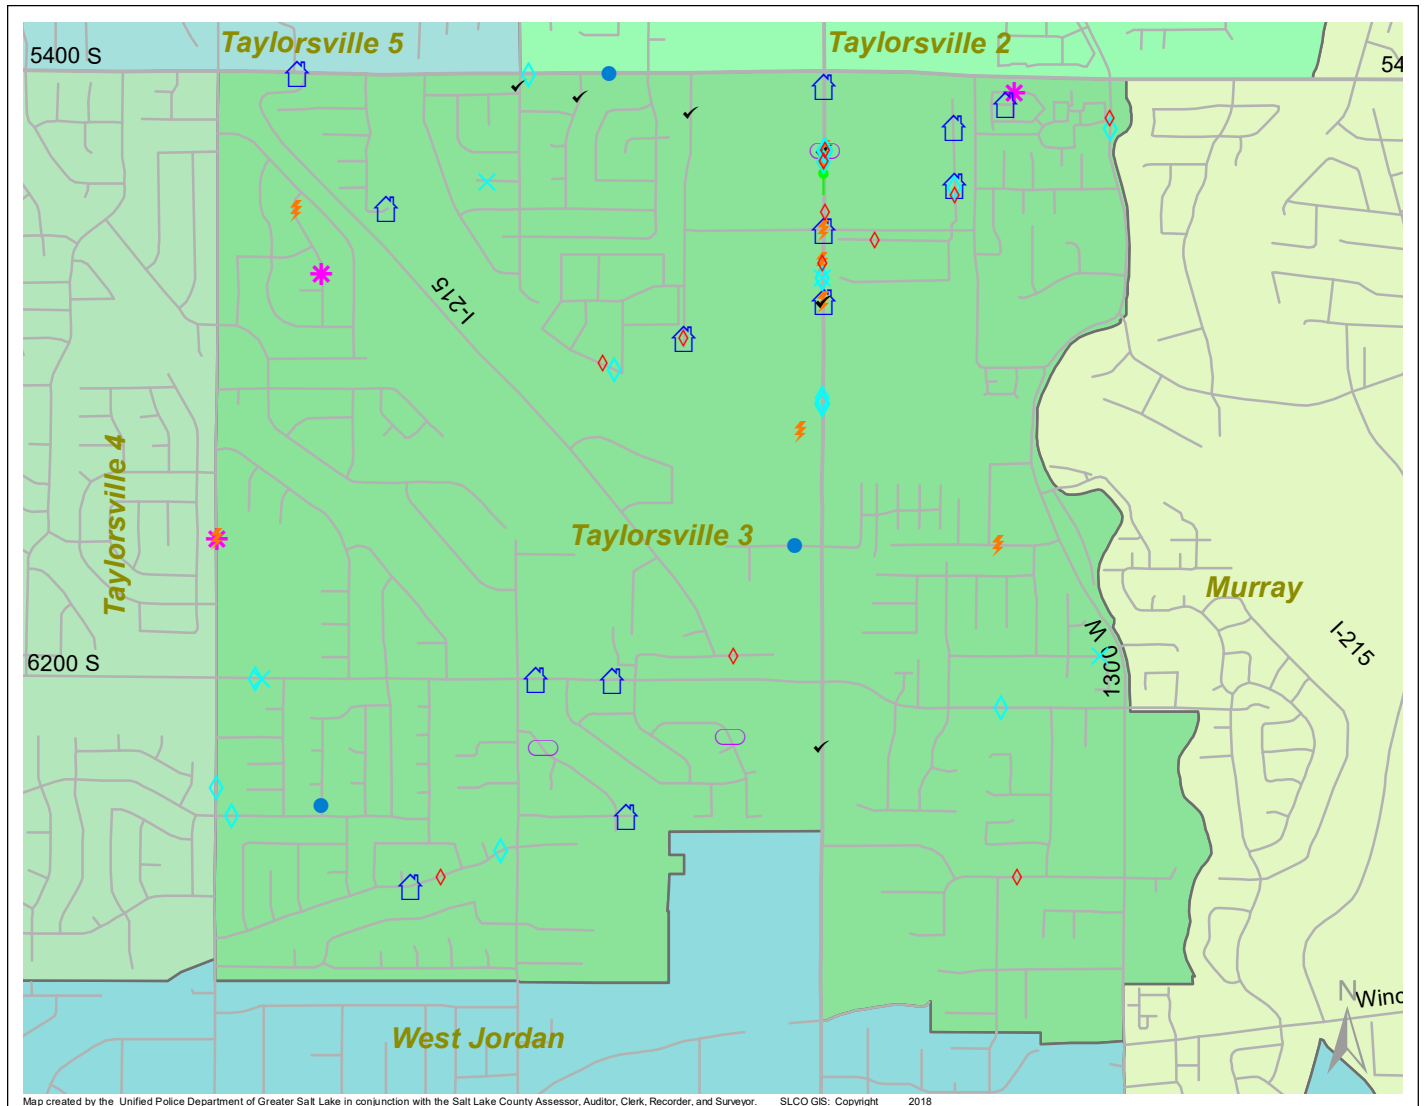

Case Report: Taylorsville 3

2018

Sep

UNIFIED POLICE
GREATER SALT LAKE

Total Number of Calls: 689
Total Number of Cases: 251
Total Number of Offenses: 281

SUMMARY OF GROUP A CRIMES	
Arson: 0	Domestic Violence: 13
Assaults: 3	Drive-By Shootings: 0
--Aggravated: 0	Drug Offenses: 17
--Simple: 3	Gang-related: 0
Auto Thefts: 3	Graffiti: 1
Burglary: 3	Hate Crimes: Unavailable
--Business: 1	Juvenile-related: Unavailable
--Residential: 2	Sex Crimes: 0
Homicide: 0	Suspicious Circumstances: 8
Sexual Assault: 0	Vandalism: 5
Robbery: 1	Weapon Violation: 0
Theft/Larceny: 62	Weapon/Force Involved: 5
Vehicle Burglary: 12	1 (Gun): 0
	2 (Knife): 1
	3 (Force Involved): 4
	5 (Unknown): 0
	6 (Rifle/Shotgun): 0

1. **LEGEND:**
2. Arson
   - Assault-Aggravated or Simple
   - Auto Theft
   - Burglary-Business or Residential
   - Domestic Violence
   - Drive-By Shooting
   - Drug-related Offense
   - Graffiti
   - Homicide
   - Sexual Assault
   - Robbery
   - Sex Offense
   - Suspicious Circumstance
   - Theft/Larceny
   - Vandalism
   - Vehicle Burglary
   - Weapon Violation