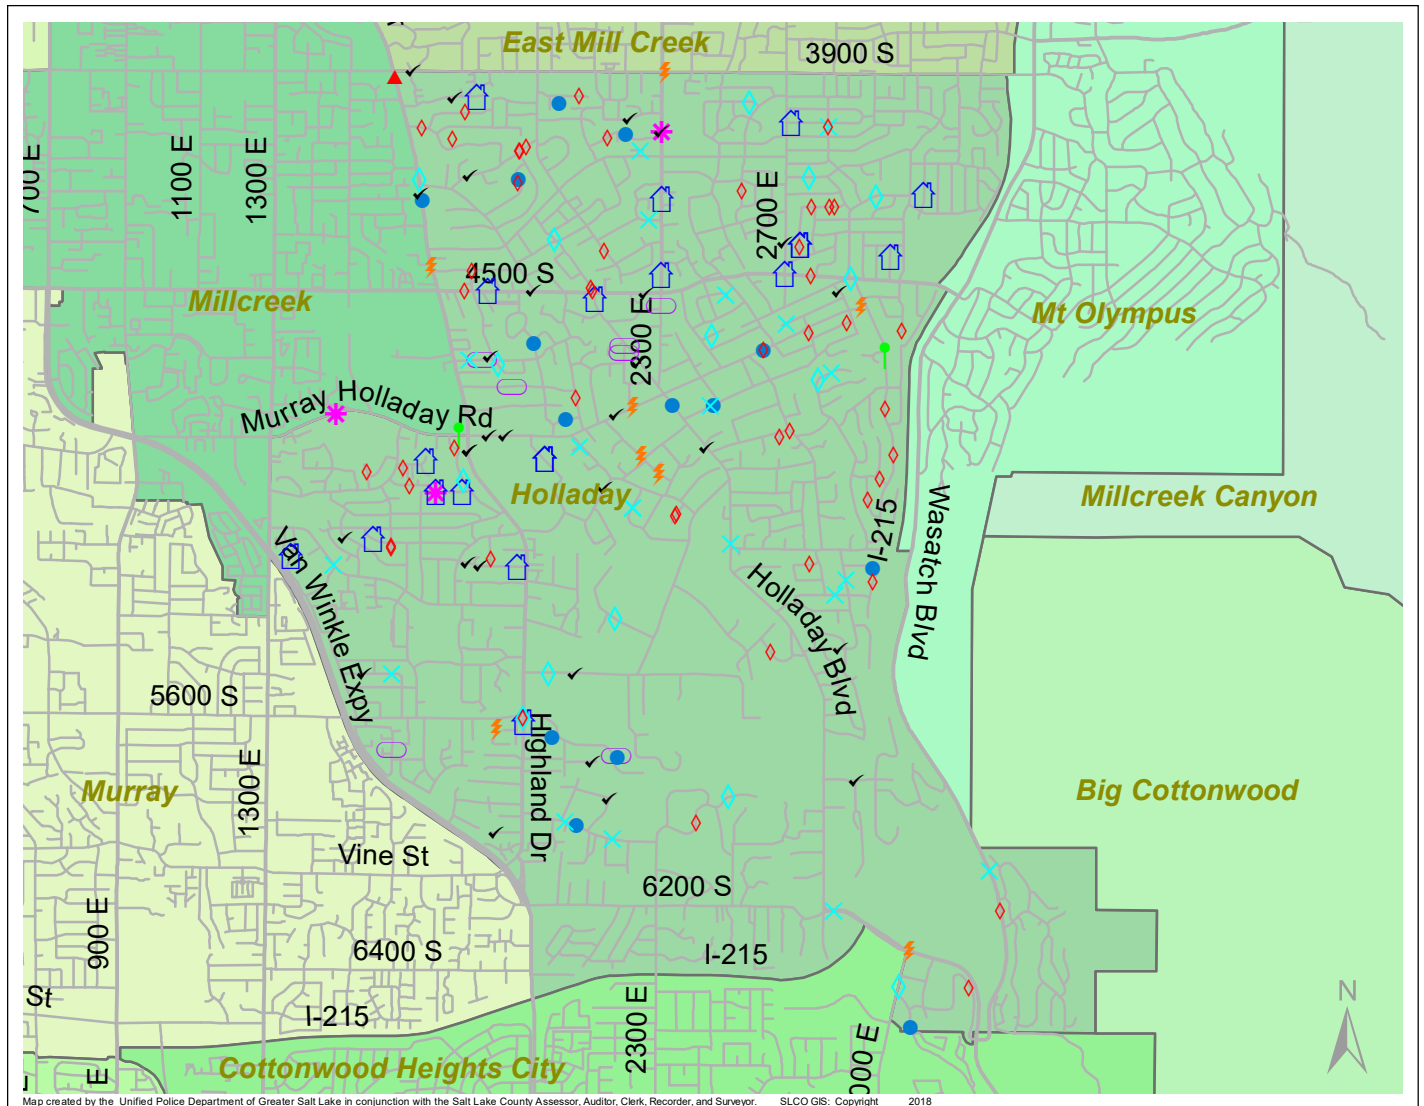

Case Report: Holladay

2018

Oct

UNIFIED POLICE
GREATER SALT LAKE

Total Number of Calls: 987
Total Number of Cases: 343
Total Number of Offenses: 372

SUMMARY OF GROUP A CRIMES	
Arson: 0	Domestic Violence: 20
Assaults: 4	Drive-By Shootings: 0
--Aggravated: 1	Drug Offenses: 10
--Simple: 3	Gang-related: 0
Auto Thefts: 8	Graffiti: 0
Burglary: 14	Hate Crimes: Unavailable
--Business: 4	Juvenile-related: Unavailable
--Residential: 10	Sex Crimes: 0
Homicide: 0	Suspicious Circumstances: 29
Sexual Assault: 1	Vandalism: 28
Robbery: 2	Weapon Violation: 0
Theft/Larceny: 15	Weapon/Force Involved: 11
Vehicle Burglary: 48	1 (Gun): 1
	2 (Knife): 0
	3 (Force Involved): 3
	5 (Unknown): 1
	6 (Rifle/Shotgun): 0

1. **LEGEND:**
2. Arson
   - Assault-Aggravated or Simple
   - Auto Theft
   - Burglary-Business or Residential
   - Domestic Violence
   - Drive-By Shooting
   - Drug-related Offense
   - Graffiti
   - Homicide
   - Sexual Assault
   - Robbery
   - Sex Offense
   - Suspicious Circumstance
   - Theft/Larceny
   - Vandalism
   - Vehicle Burglary
   - Weapon Violation