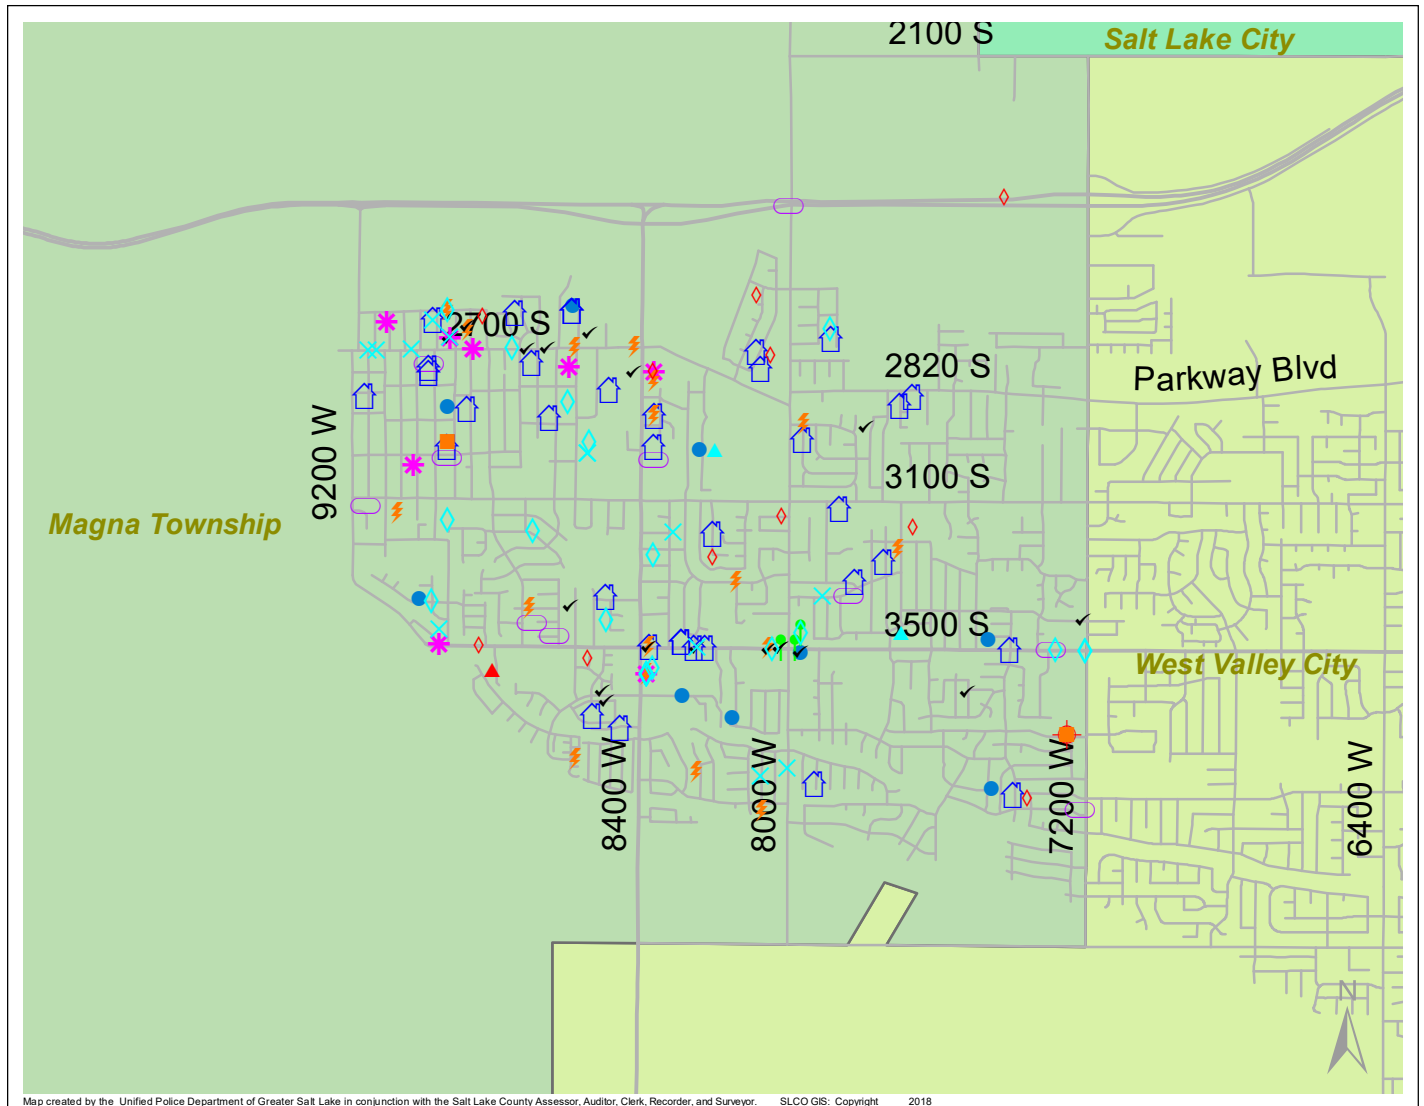

Case Report: Magna Township

2018

Jul

UNIFIED POLICE
GREATER SALT LAKE

Total Number of Calls: 1608
Total Number of Cases: 380
Total Number of Offenses: 441

- Arson
- Assault-Aggravated or Simple
- Auto Theft
- Burglary-Business or Residential
- Domestic Violence
- Drive-By Shooting
- Drug-related Offense
- Graffiti
- Homicide
- Sexual Assault
- Robbery
- Sex Offense
- Suspicious Circumstance
- Theft/Larceny
- Vandalism
- Vehicle Burglary
- Weapon Violation

LEGEND:

SUMMARY OF GROUP A CRIMES	
Arson: 0	Domestic Violence: 41
Assaults: 9	Drive-By Shootings: 1
--Aggravated: 1	Drug Offenses: 25
--Simple: 8	Gang-related: 7
Auto Thefts: 14	Graffiti: 1
Burglary: 9	Hate Crimes: Unavailable
--Business: 3	Juvenile-related: Unavailable
--Residential: 6	Sex Crimes: 2
Homicide: 0	Suspicious Circumstances: 18
Sexual Assault: 1	Vandalism: 14
Robbery: 3	Weapon Violation: 3
Theft/Larceny: 22	Weapon/Force Involved: 28
Vehicle Burglary: 11	1 (Gun): 3
	2 (Knife): 5
	3 (Force Involved): 10
	5 (Unknown): 0
	6 (Rifle/Shotgun): 1