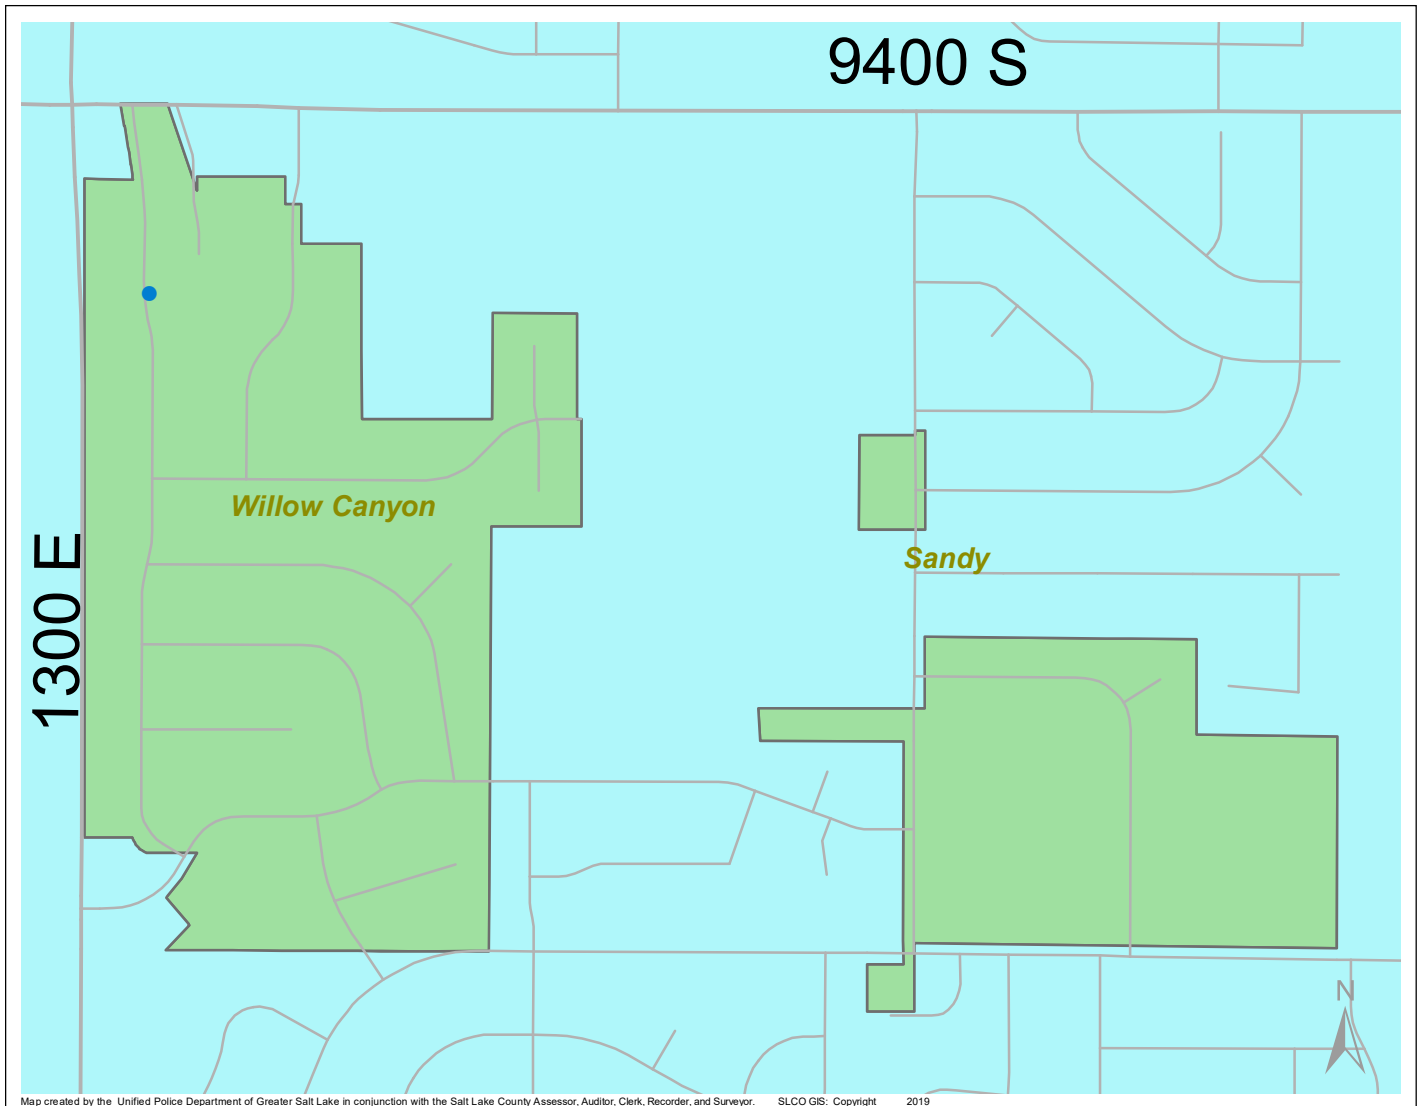

Case Report: Willow Canyon

2018

Dec

**UNIFIED
POLICE**
GREATER SALT LAKE

Total Number of Calls: 4
Total Number of Cases: 1
Total Number of Offenses: 1

SUMMARY OF GROUP A CRIMES	
Arson: 0	Domestic Violence: 0
Assaults: 0	Drive-By Shootings: 0
--Aggravated: 0	Drug Offenses: 0
--Simple: 0	Gang-related: 0
Auto Thefts: 0	Graffiti: 0
Burglary: 1	Hate Crimes: Unavailable
--Business: 0	Juvenile-related: Unavailable
--Residential: 1	Sex Crimes: 0
Homicide: 0	Suspicious Circumstances: 0
Sexual Assault: 0	Vandalism: 0
Robbery: 0	Weapon Violation: 0
Theft/Larceny: 0	Weapon/Force Involved: 0
Vehicle Burglary: 0	1 (Gun): 0
	2 (Knife): 0
	3 (Force Involved): 0
	5 (Unknown): 0
	6 (Rifle/Shotgun): 0

1. **LEGEND:**
2. Arson
   - Assault-Aggravated or Simple
   - Auto Theft
   - Burglary-Business or Residential
   - Domestic Violence
   - Drive-By Shooting
   - Drug-related Offense
   - Graffiti
   - Homicide
   - Sexual Assault
   - Robbery
   - Sex Offense
   - Suspicious Circumstance
   - Theft/Larceny
   - Vandalism
   - Vehicle Burglary
   - Weapon Violation