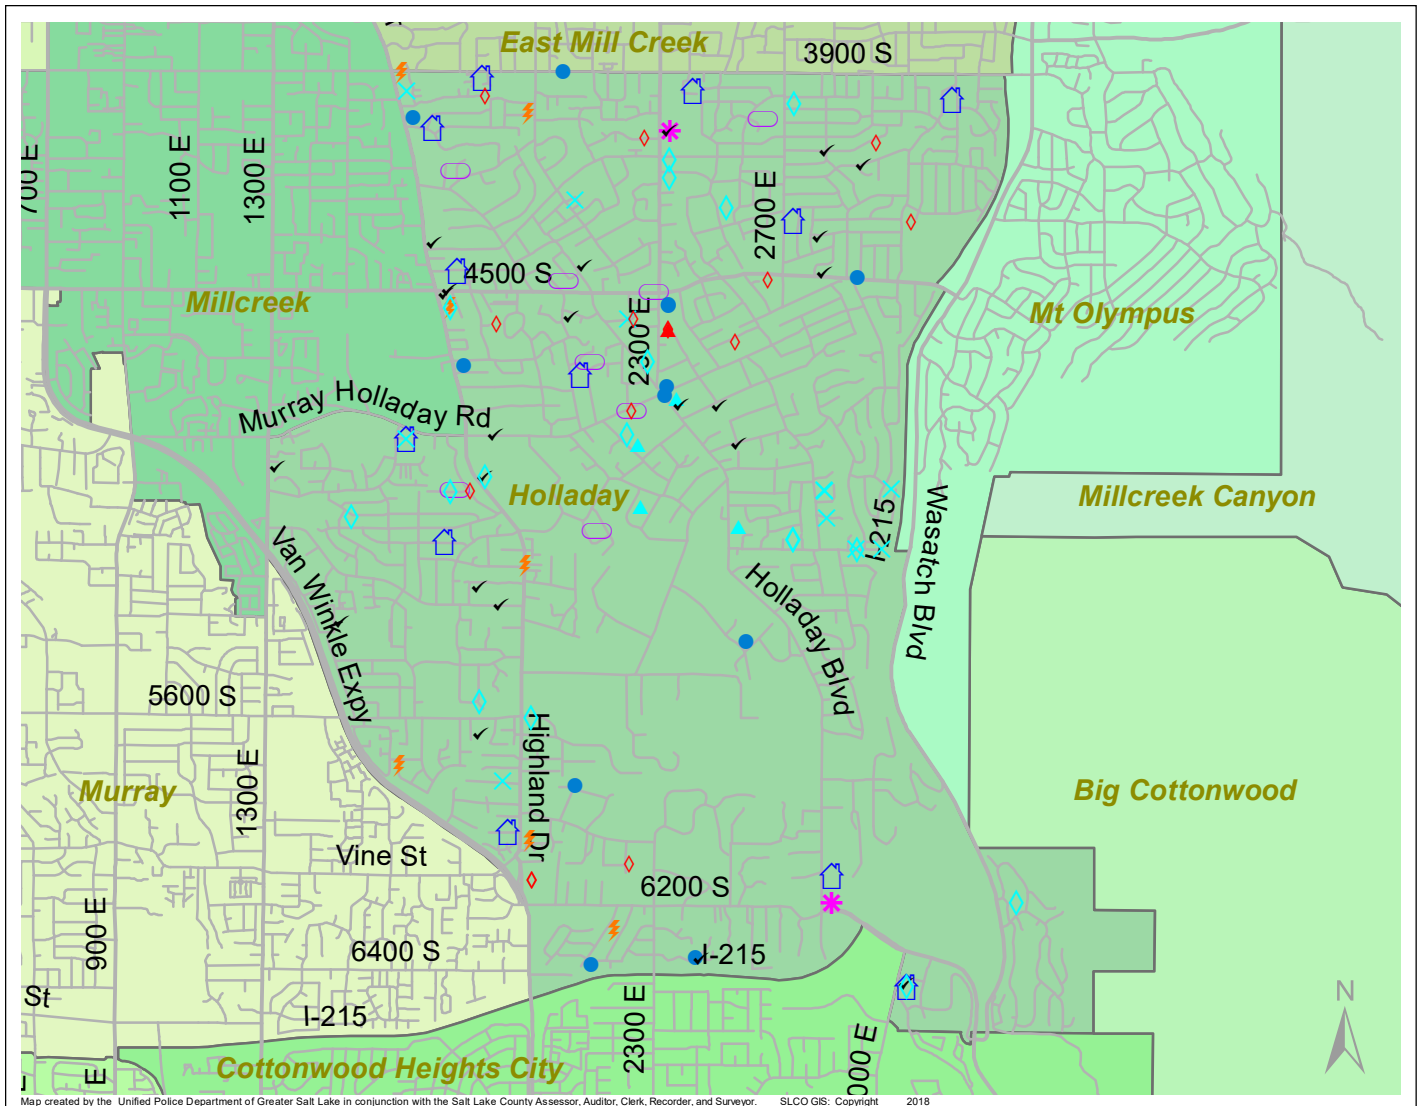

Case Report: Holladay

2018

Apr

UNIFIED POLICE
GREATER SALT LAKE

Total Number of Calls: 1084
Total Number of Cases: 292
Total Number of Offenses: 335

SUMMARY OF GROUP A CRIMES	
Arson: 0	Domestic Violence: 15
Assaults: 2	Drive-By Shootings: 0
--Aggravated: 1	Drug Offenses: 12
--Simple: 1	Gang-related: 0
Auto Thefts: 9	Graffiti: 1
Burglary: 12	Hate Crimes: Unavailable
--Business: 5	Juvenile-related: Unavailable
--Residential: 7	Sex Crimes: 5
Homicide: 0	Suspicious Circumstances: 23
Sexual Assault: 1	Vandalism: 19
Robbery: 0	Weapon Violation: 0
Theft/Larceny: 17	Weapon/Force Involved: 8
Vehicle Burglary: 15	1 (Gun): 0
	2 (Knife): 0
	3 (Force Involved): 2
	5 (Unknown): 0
	6 (Rifle/Shotgun): 0

1. **LEGEND:**
2. Arson
   - Assault-Aggravated or Simple
   - Auto Theft
   - Burglary-Business or Residential
   - Domestic Violence
   - Drive-By Shooting
   - Drug-related Offense
   - Graffiti
   - Homicide
   - Sexual Assault
   - Robbery
   - Sex Offense
   - Suspicious Circumstance
   - Theft/Larceny
   - Vandalism
   - Vehicle Burglary
   - Weapon Violation