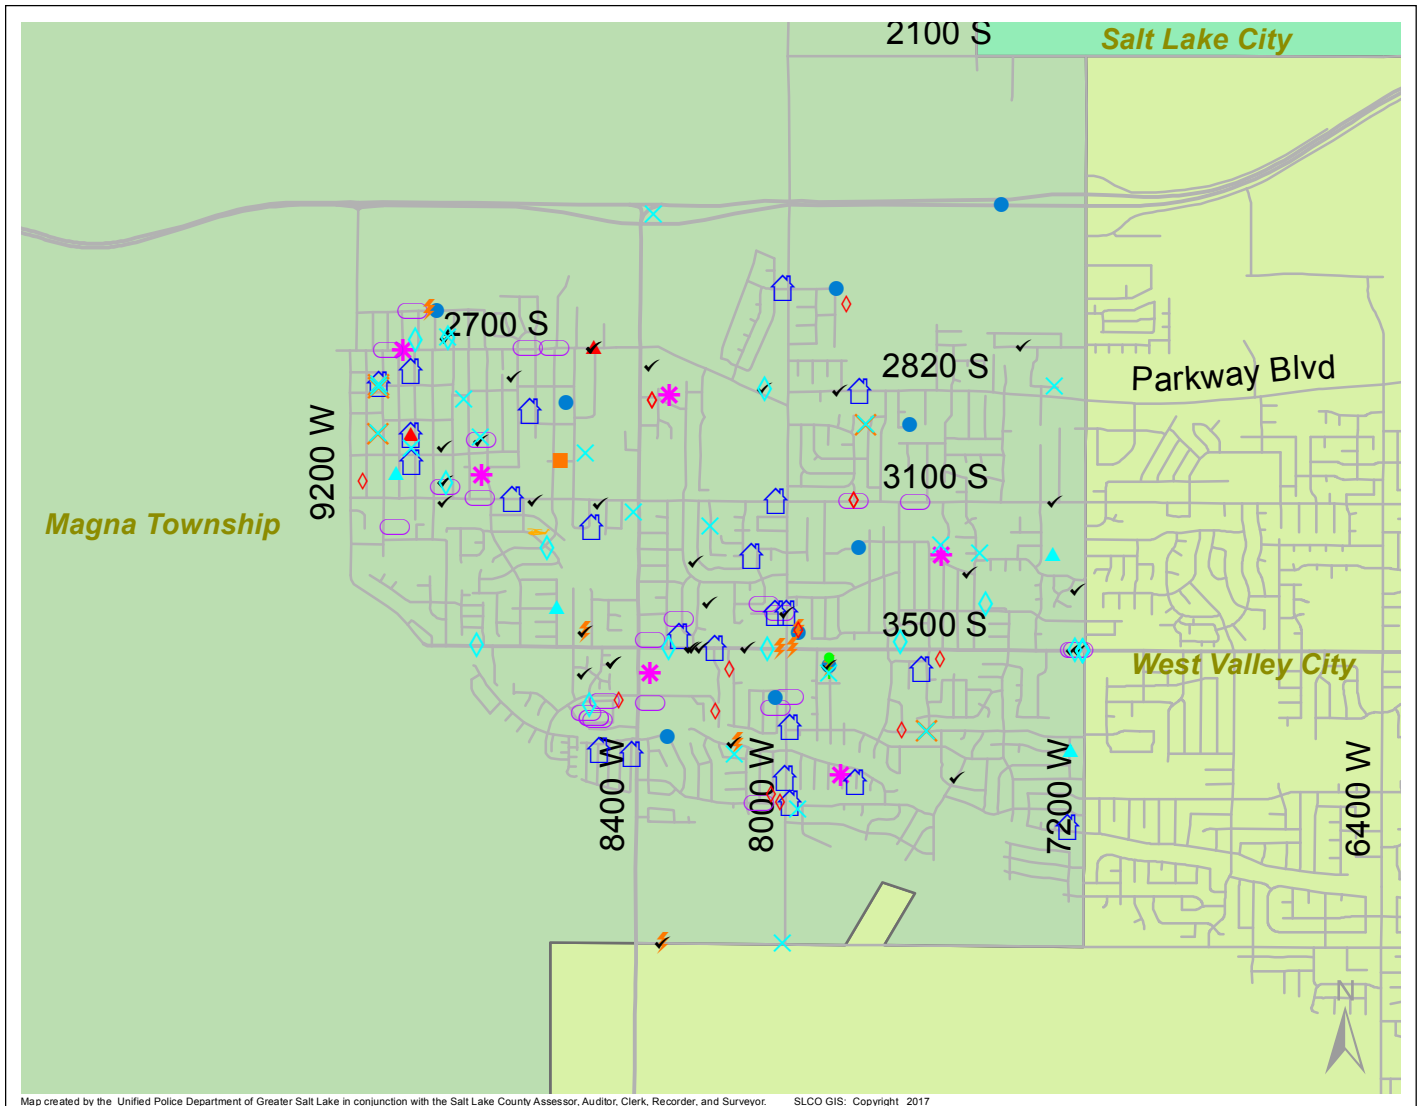

Case Report: Magna Township

2017

Mar

Total Number of Calls: 1308
Total Number of Cases: 376
Total Number of Offenses: 437

SUMMARY OF GROUP A CRIMES	
Arson: 1	Domestic Violence: 27
Assaults: 6	Drive-By Shootings: 0
--Aggravated: 1	Drug Offenses: 17
--Simple: 5	Gang-related: 7
Auto Thefts: 29	Graffiti: 6
Burglary: 12	Hate Crimes: Unavailable
--Business: 5	Juvenile-related: Unavailable
--Residential: 7	Sex Crimes: 4
Homicide: 0	Suspicious Circumstances: 36
Sexual Assault: 2	Vandalism: 22
Robbery: 1	Weapon Violation: 1
Theft/Larceny: 15	Weapon/Force Involved: 18
Vehicle Burglary: 14	1 (Gun): 1
	2 (Knife): 1
	3 (Force Involved): 11
	5 (Unknown): 0
	6 (Rifle/Shotgun): 0

1. **LEGEND:**
2. Arson
   - Assault-Aggravated or Simple
   - Auto Theft
   - Burglary-Business or Residential
   - Domestic Violence
   - Drive-By Shooting
   - Drug-related Offense
   - Graffiti
   - Homicide
   - Sexual Assault
   - Robbery
   - Sex Offense
   - Suspicious Circumstance
   - Theft/Larceny
   - Vandalism
   - Vehicle Burglary
   - Weapon Violation