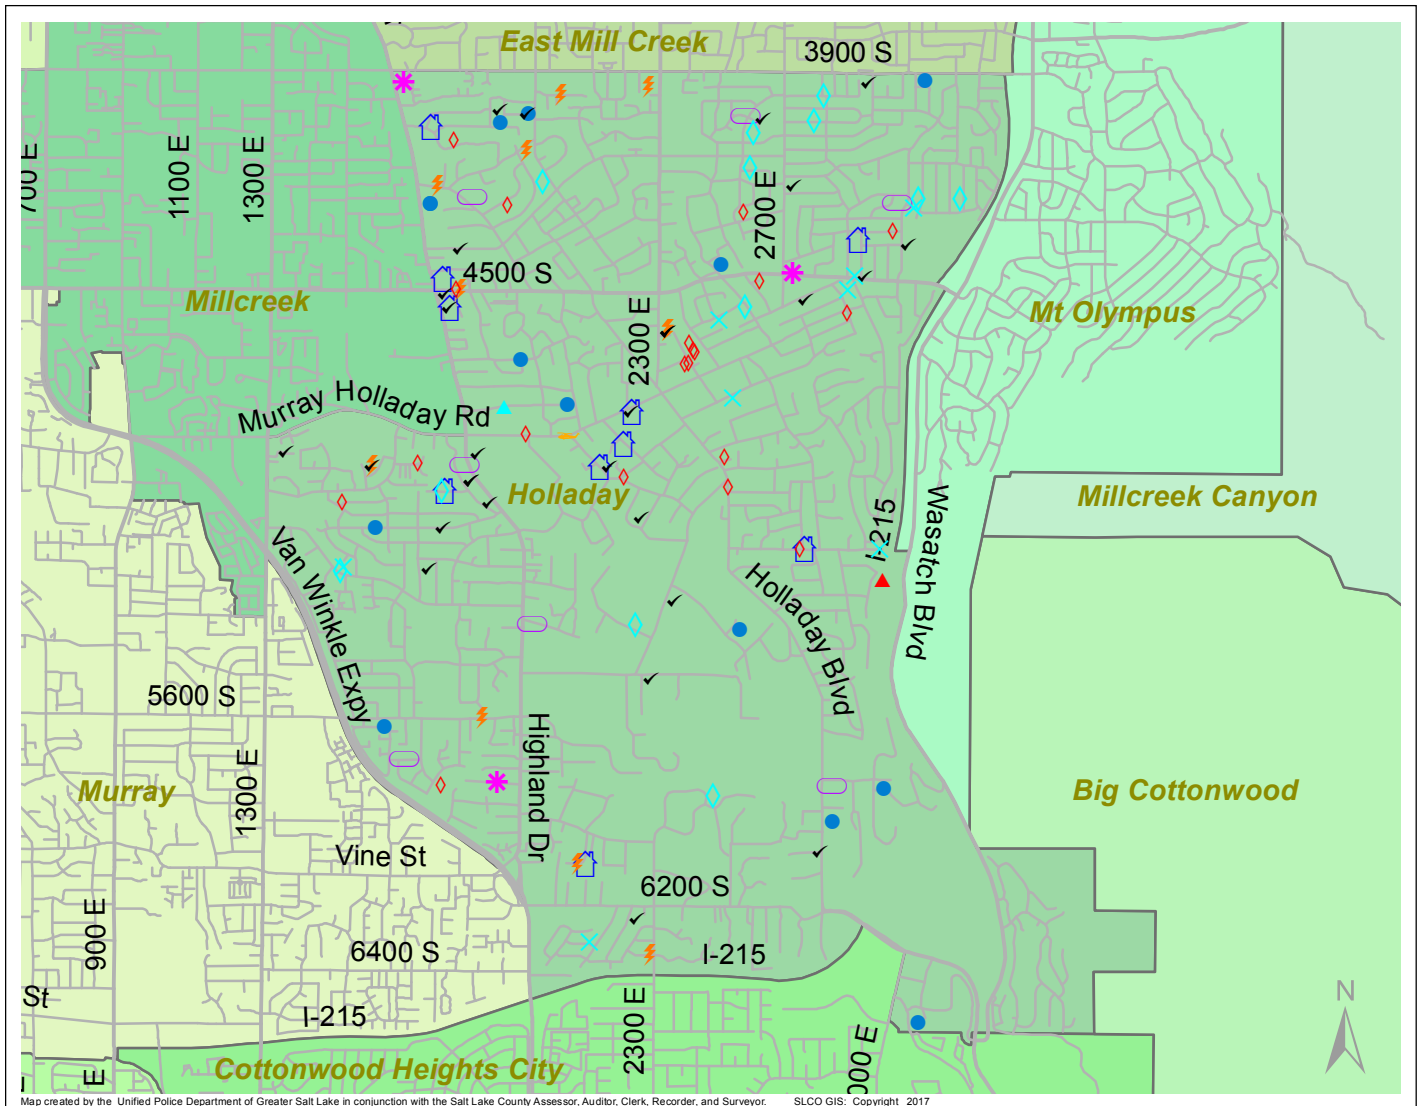

Case Report: Holladay

2017

Jul

UNIFIED POLICE
GREATER SALT LAKE

Total Number of Calls: 1152
Total Number of Cases: 327
Total Number of Offenses: 346

SUMMARY OF GROUP A CRIMES	
Arson: 1	Domestic Violence: 10
Assaults: 3	Drive-By Shootings: 0
--Aggravated: 1	Drug Offenses: 12
--Simple: 2	Gang-related: 0
Auto Thefts: 7	Graffiti: 0
Burglary: 14	Hate Crimes: Unavailable
--Business: 2	Juvenile-related: Unavailable
--Residential: 11	Sex Crimes: 1
Homicide: 0	Suspicious Circumstances: 29
Sexual Assault: 1	Vandalism: 9
Robbery: 0	Weapon Violation: 0
Theft/Larceny: 12	Weapon/Force Involved: 6
Vehicle Burglary: 20	1 (Gun): 0
	2 (Knife): 0
	3 (Force Involved): 3
	5 (Unknown): 0
	6 (Rifle/Shotgun): 0

1. **LEGEND:**
2. Arson
   - Assault-Aggravated or Simple
   - Auto Theft
   - Burglary-Business or Residential
   - Domestic Violence
   - Drive-By Shooting
   - Drug-related Offense
   - Graffiti
   - Homicide
   - Sexual Assault
   - Robbery
   - Sex Offense
   - Suspicious Circumstance
   - Theft/Larceny
   - Vandalism
   - Vehicle Burglary
   - Weapon Violation