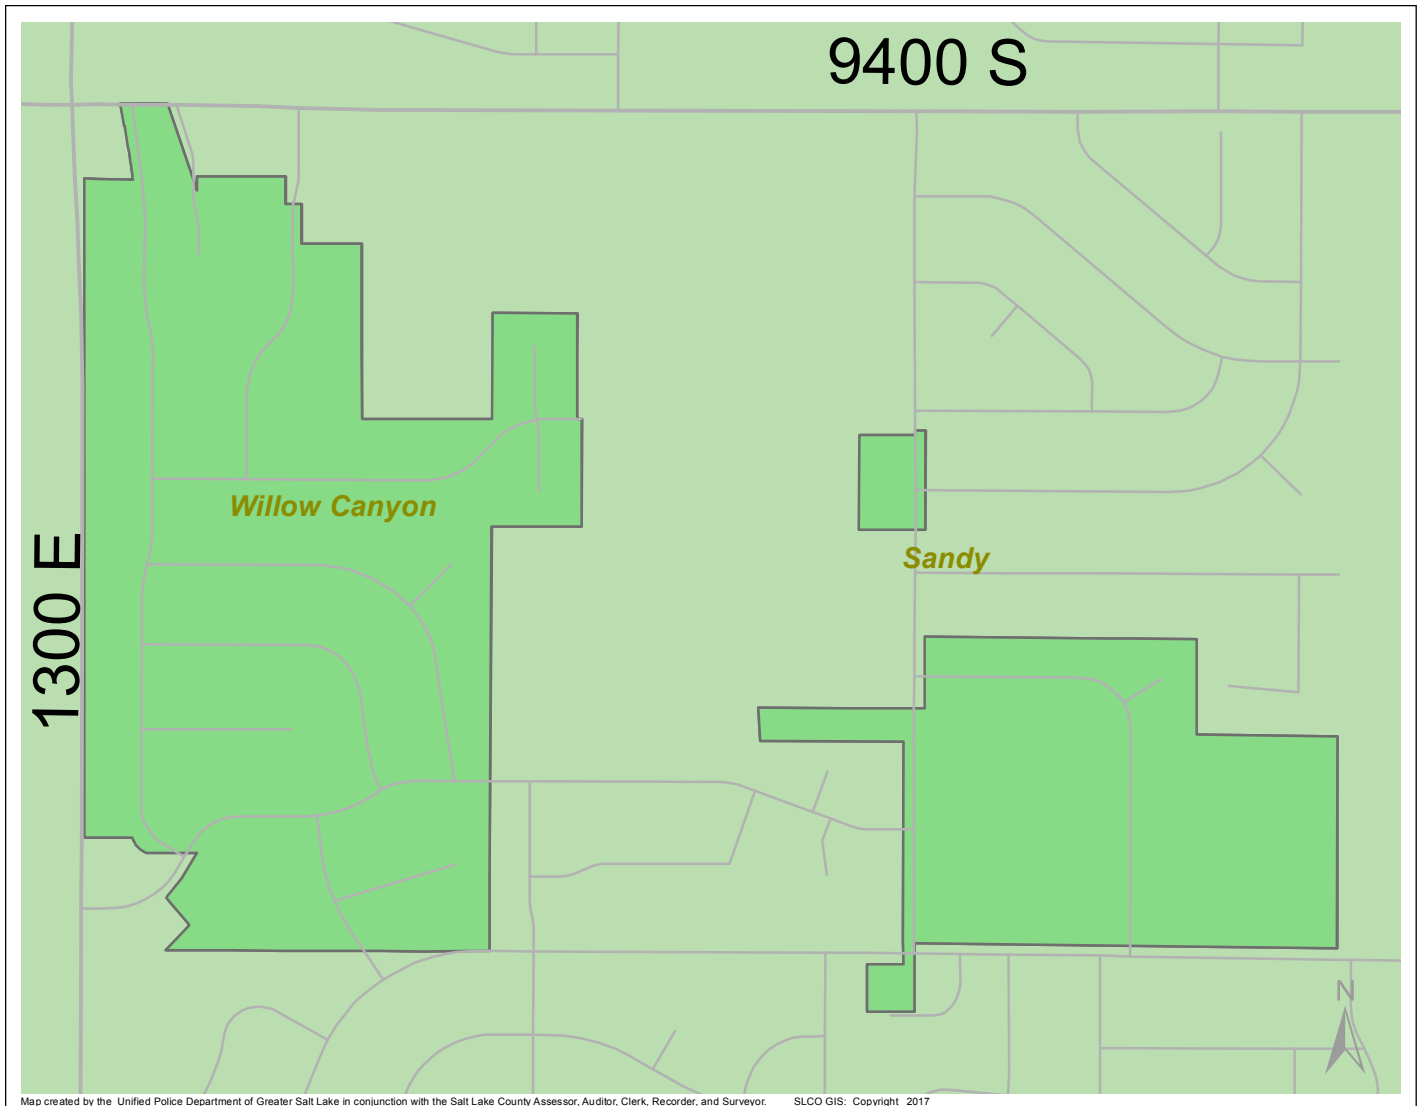

Case Report: Willow Canyon

2017

Jan

UNIFIED POLICE
GREATER SALT LAKE

Total Number of Calls: 2
Total Number of Cases: 1
Total Number of Offenses: 1

SUMMARY OF GROUP A CRIMES	
Arson: 0	Domestic Violence: 0
Assaults: 0	Drive-By Shootings: 0
--Aggravated: 0	Drug Offenses: 0
--Simple: 0	Gang-related: 0
Auto Thefts: 0	Graffiti: 0
Burglary: 0	Hate Crimes: Unavailable
--Business: 0	Juvenile-related: Unavailable
--Residential: 0	Sex Crimes: 0
Homicide: 0	Suspicious Circumstances: 0
Sexual Assault: 0	Vandalism: 0
Robbery: 0	Weapon Violation: 0
Theft/Larceny: 0	Weapon/Force Involved: 0
Vehicle Burglary: 0	1 (Gun): 0
	2 (Knife): 0
	3 (Force Involved): 0
	5 (Unknown): 0
	6 (Rifle/Shotgun): 0

1. **LEGEND:**
2. Arson
   - Assault-Aggravated or Simple
   - Auto Theft
   - Burglary-Business or Residential
   - Domestic Violence
   - Drive-By Shooting
   - Drug-related Offense
   - Graffiti
   - Homicide
   - Sexual Assault
   - Robbery
   - Sex Offense
   - Suspicious Circumstance
   - Theft/Larceny
   - Vandalism
   - Vehicle Burglary
   - Weapon Violation