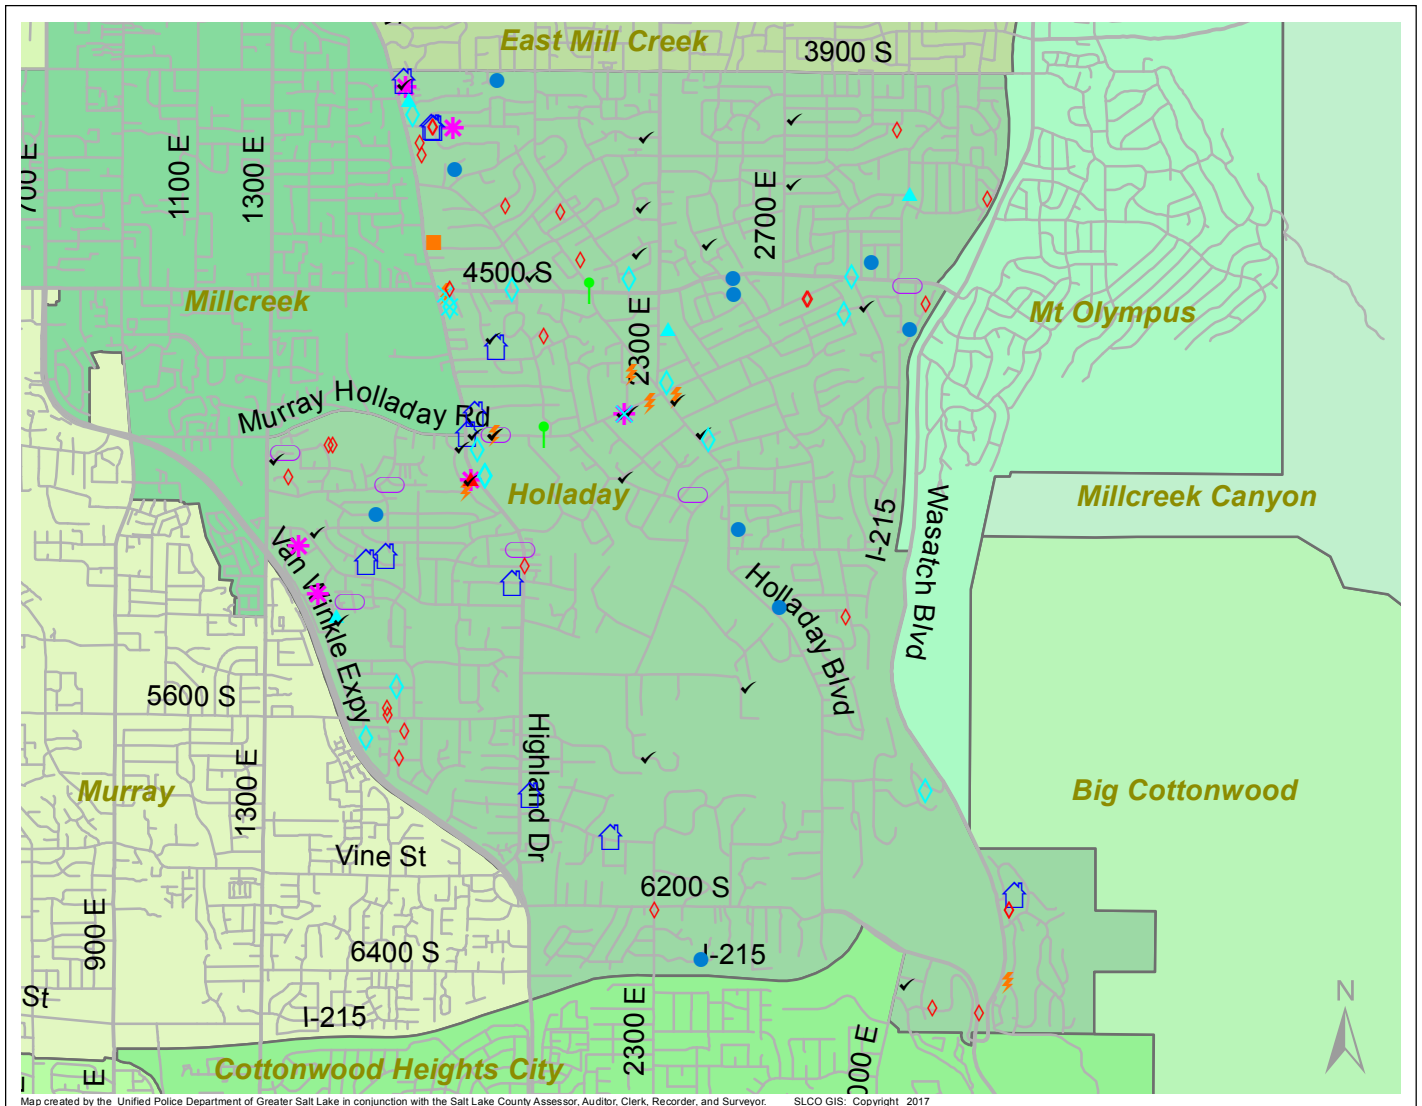

Case Report: Holladay

2017

Feb

UNIFIED POLICE
GREATER SALT LAKE

Total Number of Calls: 942
Total Number of Cases: 278
Total Number of Offenses: 316

SUMMARY OF GROUP A CRIMES	
Arson: 0	Domestic Violence: 15
Assaults: 6	Drive-By Shootings: 0
--Aggravated: 1	Drug Offenses: 9
--Simple: 5	Gang-related: 0
Auto Thefts: 12	Graffiti: 0
Burglary: 10	Hate Crimes: Unavailable
--Business: 1	Juvenile-related: Unavailable
--Residential: 9	Sex Crimes: 4
Homicide: 0	Suspicious Circumstances: 28
Sexual Assault: 2	Vandalism: 3
Robbery: 2	Weapon Violation: 1
Theft/Larceny: 16	Weapon/Force Involved: 16
Vehicle Burglary: 29	1 (Gun): 1
	2 (Knife): 0
	3 (Force Involved): 6
	5 (Unknown): 0
	6 (Rifle/Shotgun): 0

1. **LEGEND:**
2. Arson
   - Assault-Aggravated or Simple
   - Auto Theft
   - Burglary-Business or Residential
   - Domestic Violence
   - Drive-By Shooting
   - Drug-related Offense
   - Graffiti
   - Homicide
   - Sexual Assault
   - Robbery
   - Sex Offense
   - Suspicious Circumstance
   - Theft/Larceny
   - Vandalism
   - Vehicle Burglary
   - Weapon Violation