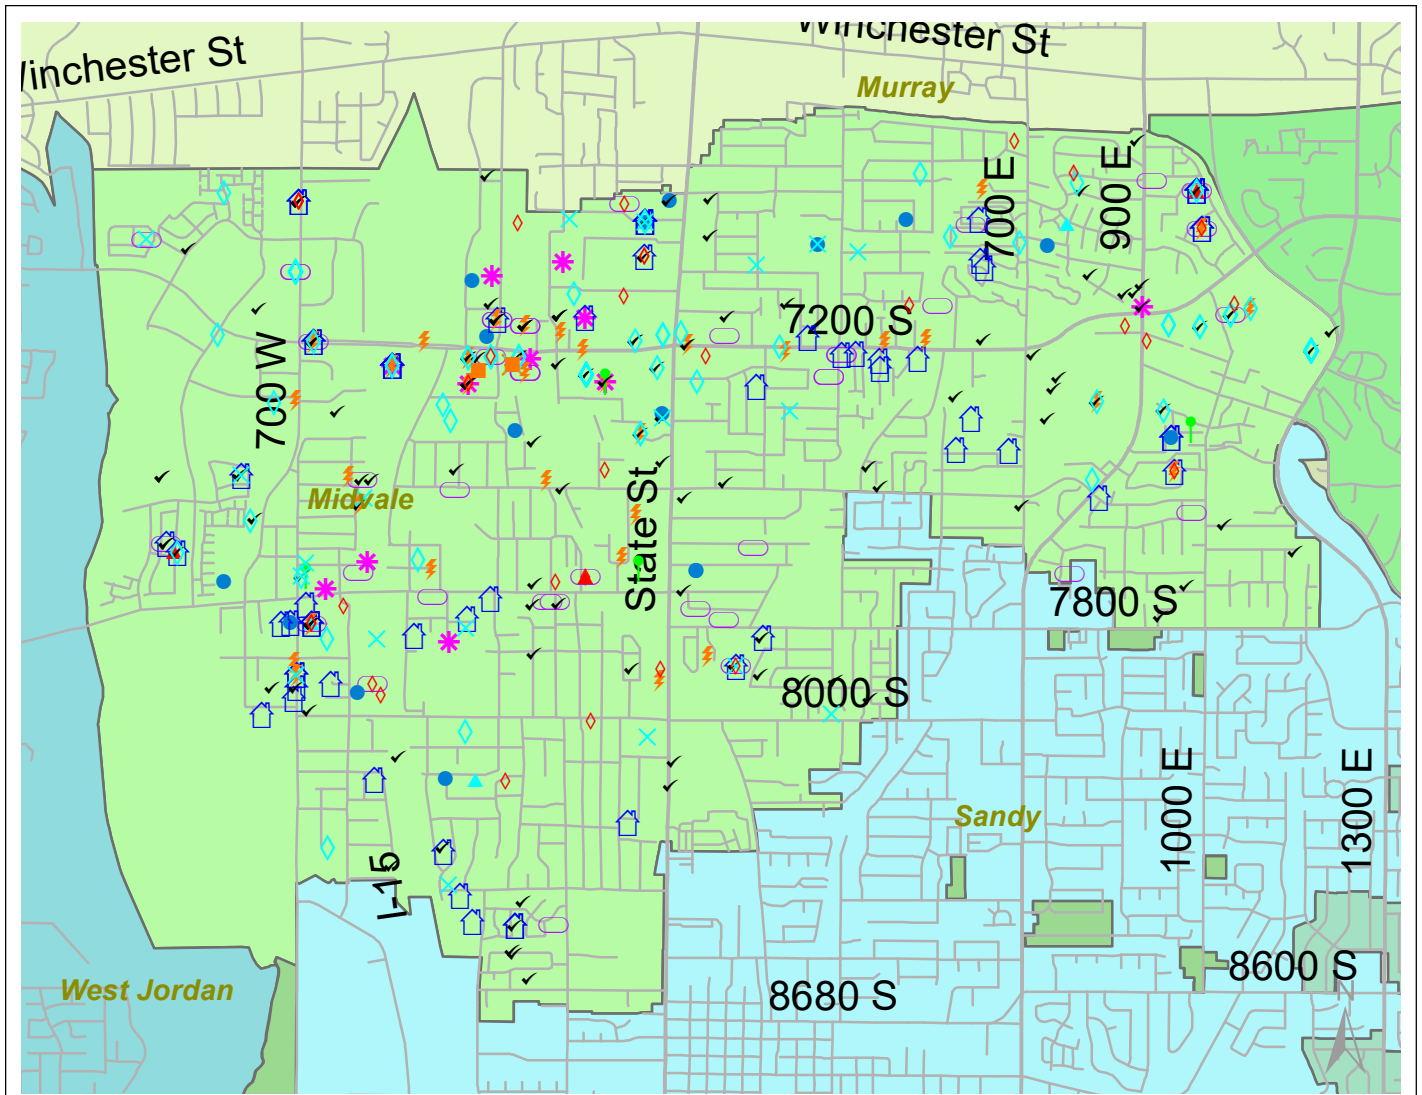

Case Report: Midvale

2017

Dec

Total Number of Calls: 2482
Total Number of Cases: 1103
Total Number of Offenses: 1297

SUMMARY OF GROUP A CRIMES	
Arson: 0	Domestic Violence: 69
Assaults: 13	Drive-By Shootings: 0
--Aggravated: 0	Drug Offenses: 68
--Simple: 13	Gang-related: 4
Auto Thefts: 48	Graffiti: 2
Burglary: 17	Hate Crimes: Unavailable
--Business: 6	Juvenile-related: Unavailable
--Residential: 11	Sex Crimes: 3
Homicide: 0	Suspicious Circumstances: 128
Sexual Assault: 3	Vandalism: 26
Robbery: 5	Weapon Violation: 6
Theft/Larceny: 91	Weapon/Force Involved: 29
Vehicle Burglary: 33	1 (Gun): 5
	2 (Knife): 4
	3 (Force Involved): 11
	5 (Unknown): 0
	6 (Rifle/Shotgun): 0

1. **LEGEND:**
2. Arson
   - Assault-Aggravated or Simple
   - Auto Theft
   - Burglary-Business or Residential
   - Domestic Violence
   - Drive-By Shooting
   - Drug-related Offense
   - Graffiti
   - Homicide
   - Sexual Assault
   - Robbery
   - Sex Offense
   - Suspicious Circumstance
   - Theft/Larceny
   - Vandalism
   - Vehicle Burglary
   - Weapon Violation