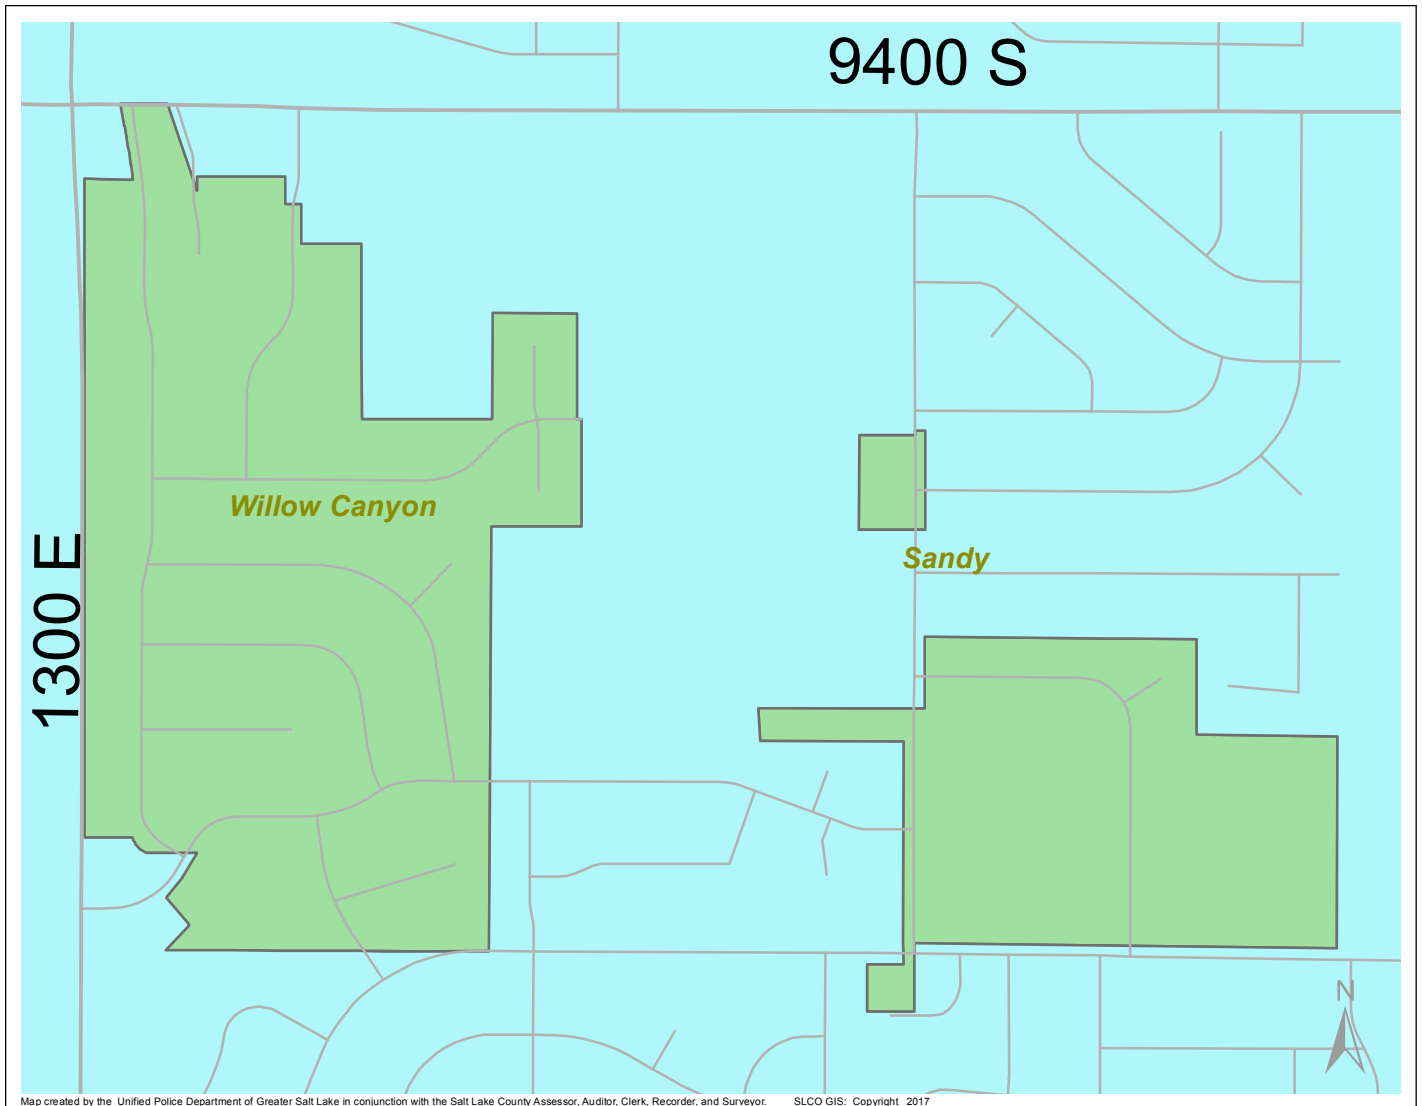

Case Report: Willow Canyon

2017

Aug

**UNIFIED
POLICE**
GREATER SALT LAKE

Total Number of Calls: 197
Total Number of Cases: 1
Total Number of Offenses: 1

SUMMARY OF GROUP A CRIMES	
Arson: 0	Domestic Violence: 0
Assaults: 0	Drive-By Shootings: 0
--Aggravated: 0	Drug Offenses: 0
--Simple: 0	Gang-related: 0
Auto Thefts: 0	Graffiti: 0
Burglary: 0	Hate Crimes: Unavailable
--Business: 0	Juvenile-related: Unavailable
--Residential: 0	Sex Crimes: 0
Homicide: 0	Suspicious Circumstances: 0
Sexual Assault: 0	Vandalism: 0
Robbery: 0	Weapon Violation: 0
Theft/Larceny: 0	Weapon/Force Involved: 0
Vehicle Burglary: 0	1 (Gun): 0
	2 (Knife): 0
	3 (Force Involved): 0
	5 (Unknown): 0
	6 (Rifle/Shotgun): 0

1. **LEGEND:**
2. Arson
   - Assault-Aggravated or Simple
   - Auto Theft
   - Burglary-Business or Residential
   - Domestic Violence
   - Drive-By Shooting
   - Drug-related Offense
   - Graffiti
   - Homicide
   - Sexual Assault
   - Robbery
   - Sex Offense
   - Suspicious Circumstance
   - Theft/Larceny
   - Vandalism
   - Vehicle Burglary
   - Weapon Violation

9/11/2017