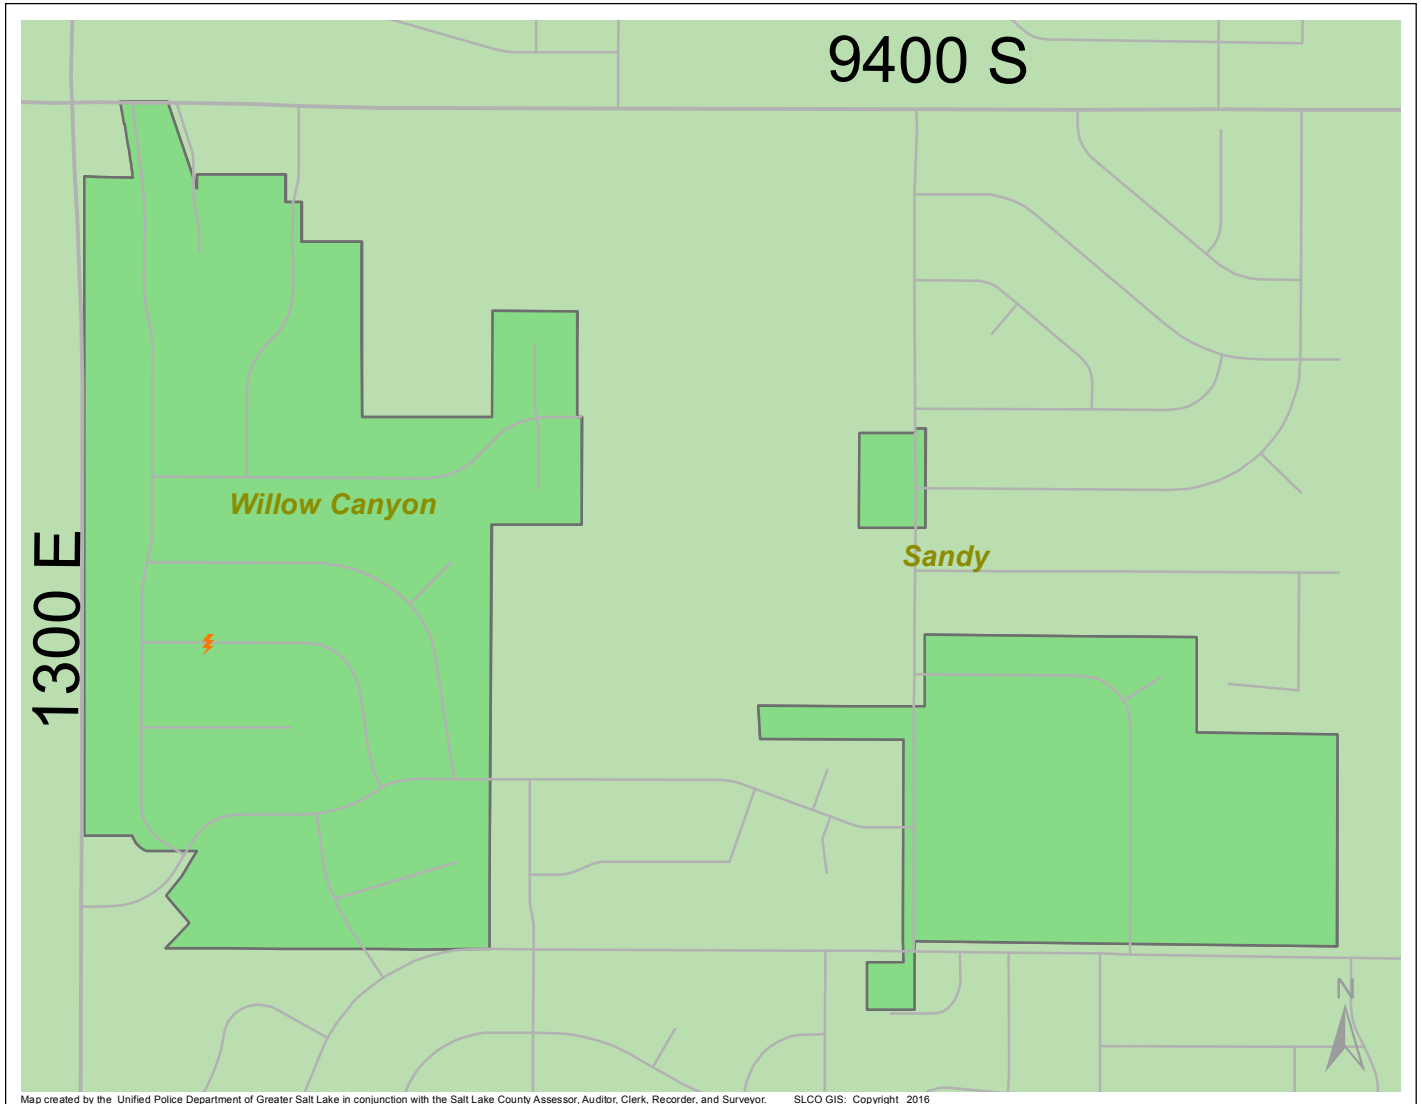

Case Report: Willow Canyon

2016

Oct

**UNIFIED
POLICE**
GREATER SALT LAKE

Total Number of Calls: 10
Total Number of Cases: 4
Total Number of Offenses: 6

SUMMARY OF GROUP A CRIMES	
Arson: 0	Domestic Violence: 0
Assaults: 0	Drive-By Shootings: 0
--Aggravated: 0	Drug Offenses: 2
--Simple: 0	Gang-related: 0
Auto Thefts: 0	Graffiti: 0
Burglary: 0	Hate Crimes: Unavailable
--Business: 0	Juvenile-related: Unavailable
--Residential: 0	Sex Crimes: 0
Homicide: 0	Suspicious Circumstances: 0
Sexual Assault: 0	Vandalism: 0
Robbery: 0	Weapon Violation: 0
Theft/Larceny: 0	Weapon/Force Involved: 0
Vehicle Burglary: 0	1 (Gun): 0
	2 (Knife): 0
	3 (Force Involved): 0
	5 (Unknown): 0
	6 (Rifle/Shotgun): 0

1. **LEGEND:**
2. Arson
   - Assault-Aggravated or Simple
   - Auto Theft
   - Burglary-Business or Residential
   - Domestic Violence
   - Drive-By Shooting
   - Drug-related Offense
   - Graffiti
   - Homicide
   - Sexual Assault
   - Robbery
   - Sex Offense
   - Suspicious Circumstance
   - Theft/Larceny
   - Vandalism
   - Vehicle Burglary
   - Weapon Violation

11/1/2016