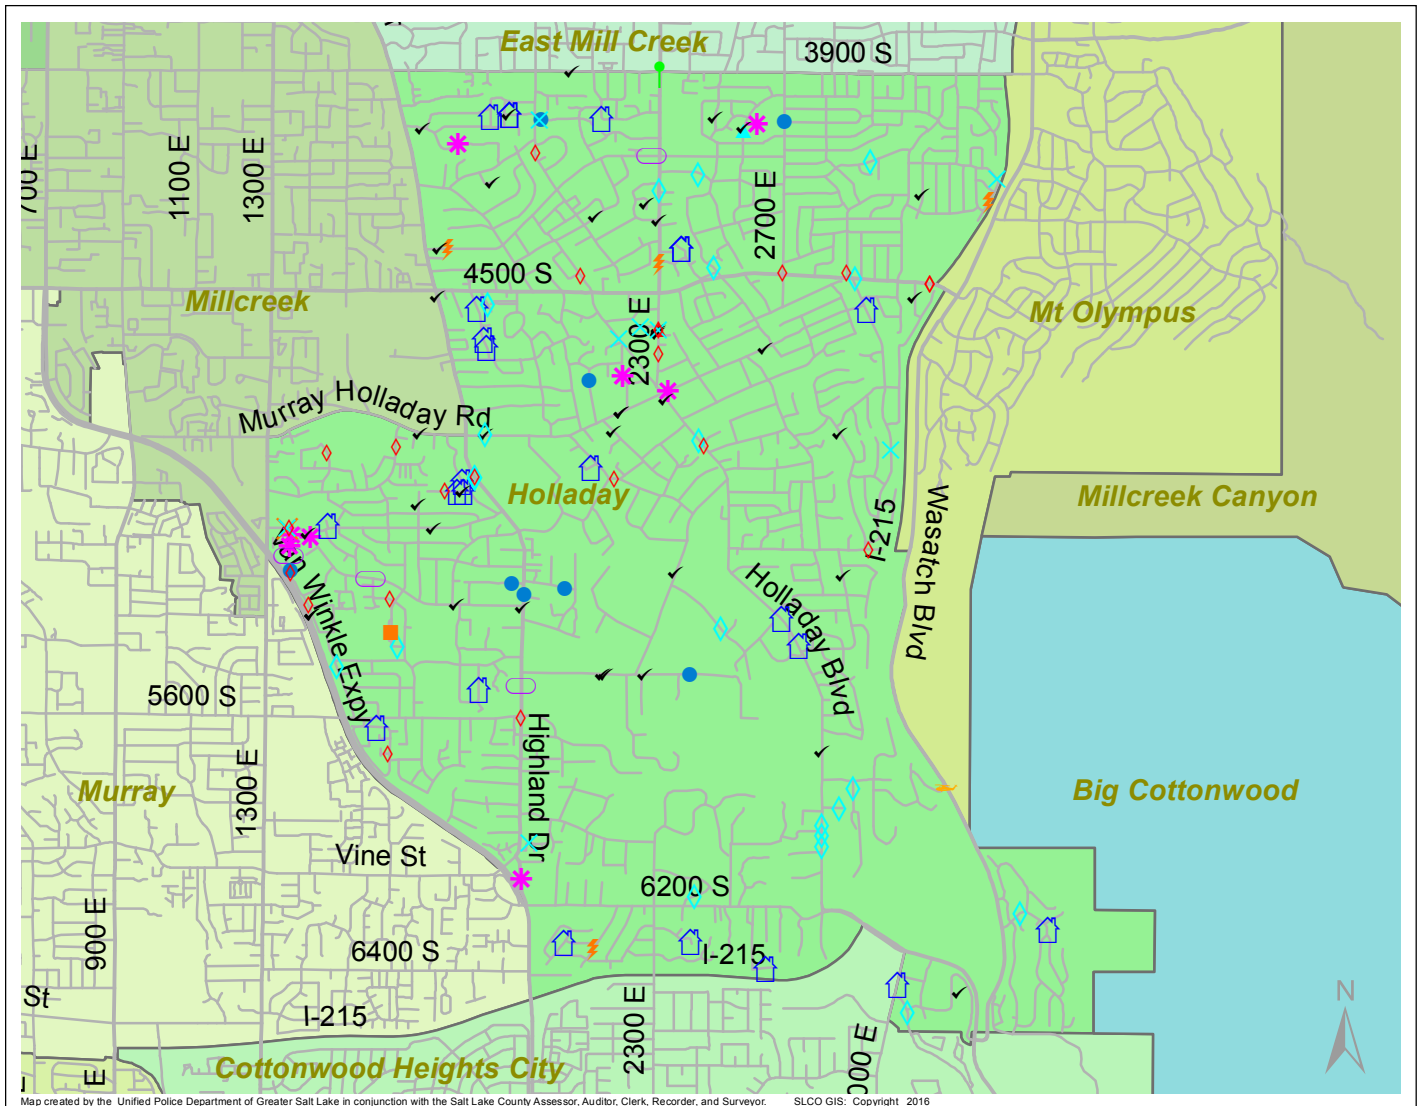

Case Report: Holladay

2016

Oct

UNIFIED POLICE
GREATER SALT LAKE

Total Number of Calls: 1036
Total Number of Cases: 296
Total Number of Offenses: 341

SUMMARY OF GROUP A CRIMES	
Arson: 1	Domestic Violence: 31
Assaults: 8	Drive-By Shootings: 0
--Aggravated: 3	Drug Offenses: 12
--Simple: 5	Gang-related: 1
Auto Thefts: 6	Graffiti: 2
Burglary: 8	Hate Crimes: Unavailable
--Business: 2	Juvenile-related: Unavailable
--Residential: 6	Sex Crimes: 1
Homicide: 1	Suspicious Circumstances: 41
Sexual Assault: 1	Vandalism: 12
Robbery: 1	Weapon Violation: 1
Theft/Larceny: 22	Weapon/Force Involved: 13
Vehicle Burglary: 21	1 (Gun): 1
	2 (Knife): 0
	3 (Force Involved): 5
	5 (Unknown): 0
	6 (Rifle/Shotgun): 0

1. **LEGEND:**
2. Arson
   - Assault-Aggravated or Simple
   - Auto Theft
   - Burglary-Business or Residential
   - Domestic Violence
   - Drive-By Shooting
   - Drug-related Offense
   - Graffiti
   - Homicide
   - Sexual Assault
   - Robbery
   - Sex Offense
   - Suspicious Circumstance
   - Theft/Larceny
   - Vandalism
   - Vehicle Burglary
   - Weapon Violation