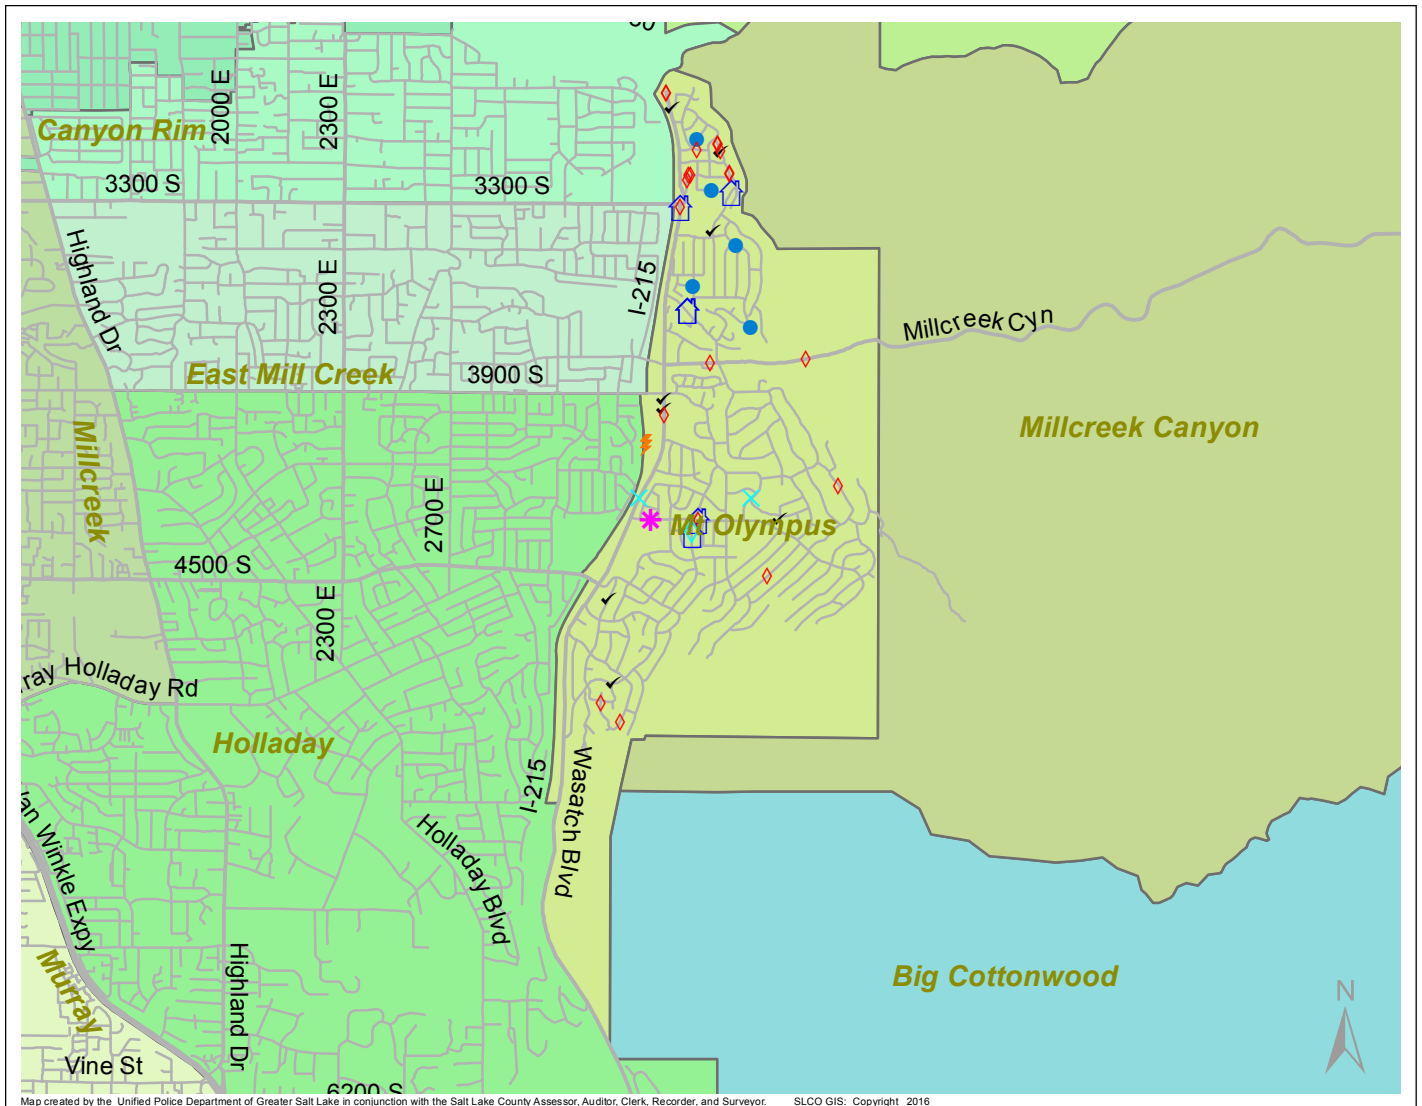

Case Report: Mt Olympus

2016

Mar

**UNIFIED
POLICE**
GREATER SALT LAKE

Total Number of Calls: 255
Total Number of Cases: 106
Total Number of Offenses: 116

SUMMARY OF GROUP A CRIMES	
Arson: 0	Domestic Violence: 6
Assaults: 1	Drive-By Shootings: 0
--Aggravated: 0	Drug Offenses: 4
--Simple: 1	Gang-related: 1
Auto Thefts: 2	Graffiti: 0
Burglary: 7	Hate Crimes: Unavailable
--Business: 2	Juvenile-related: Unavailable
--Residential: 5	Sex Crimes: 0
Homicide: 0	Suspicious Circumstances: 8
Sexual Assault: 0	Vandalism: 3
Robbery: 0	Weapon Violation: 0
Theft/Larceny: 1	Weapon/Force Involved: 5
Vehicle Burglary: 20	1 (Gun): 0
	2 (Knife): 0
	3 (Force Involved): 0
	5 (Unknown): 0
	6 (Rifle/Shotgun): 0

1. **LEGEND:**
2. Arson
   - Assault-Aggravated or Simple
   - Auto Theft
   - Burglary-Business or Residential
   - Domestic Violence
   - Drive-By Shooting
   - Drug-related Offense
   - Graffiti
   - Homicide
   - Sexual Assault
   - Robbery
   - Sex Offense
   - Suspicious Circumstance
   - Theft/Larceny
   - Vandalism
   - Vehicle Burglary
   - Weapon Violation