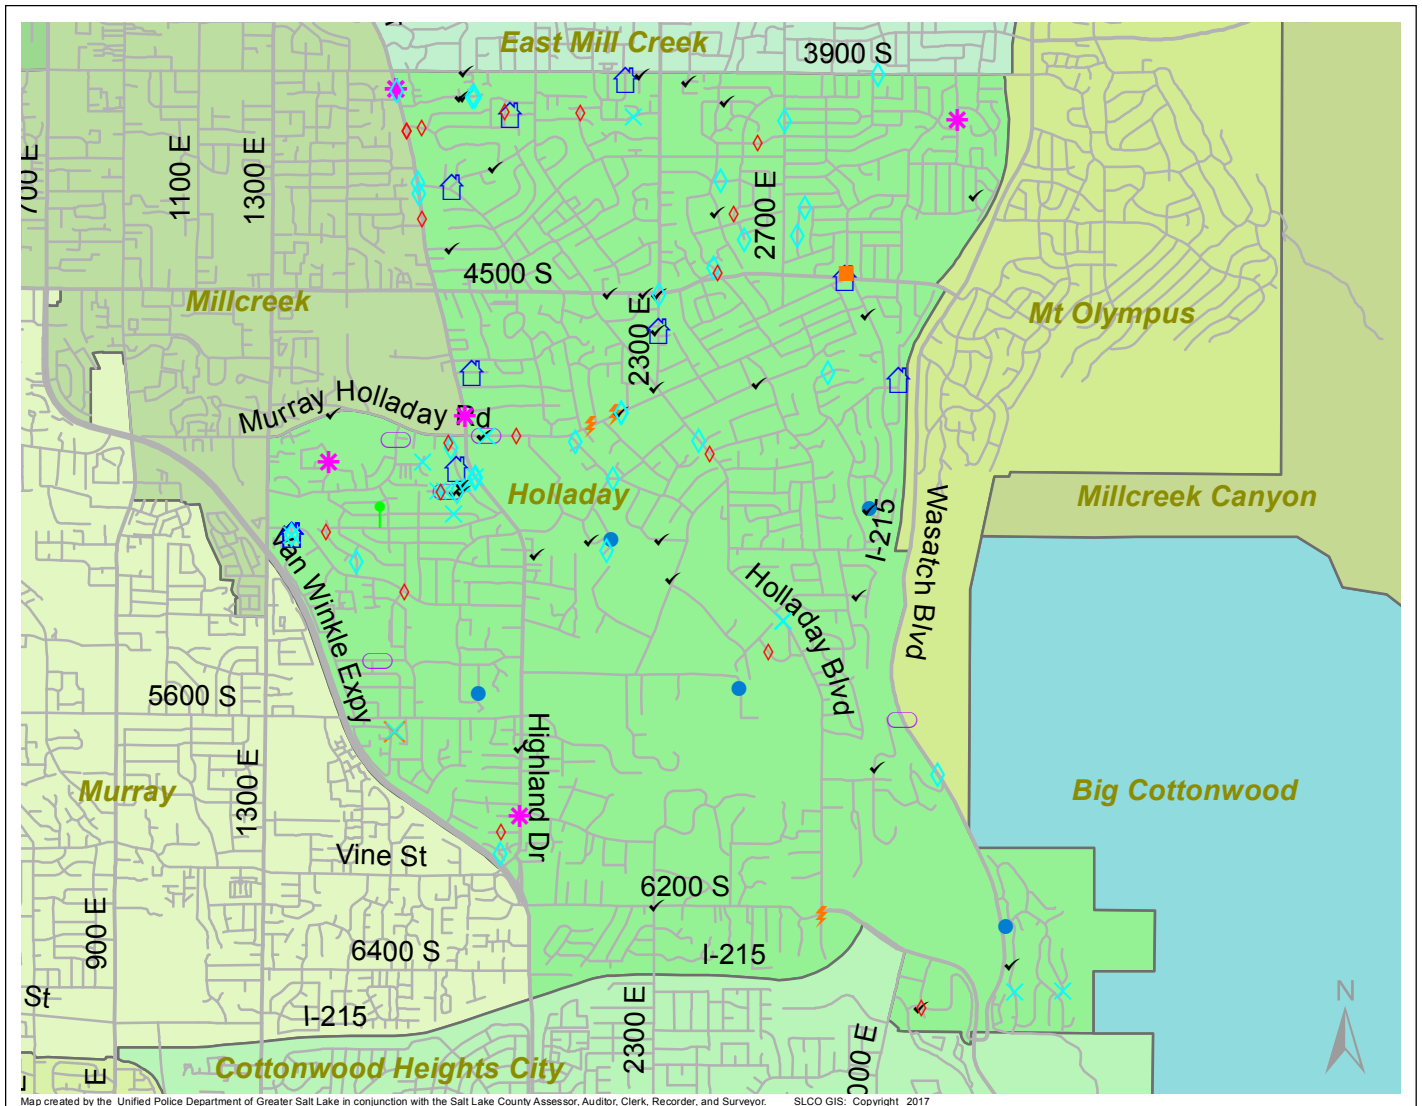

Case Report: Holladay

2016

Dec

UNIFIED POLICE
GREATER SALT LAKE

Total Number of Calls: 1004
Total Number of Cases: 326
Total Number of Offenses: 369

SUMMARY OF GROUP A CRIMES	
Arson: 0	Domestic Violence: 16
Assaults: 7	Drive-By Shootings: 0
--Aggravated: 0	Drug Offenses: 10
--Simple: 7	Gang-related: 3
Auto Thefts: 6	Graffiti: 1
Burglary: 5	Hate Crimes: Unavailable
--Business: 1	Juvenile-related: Unavailable
--Residential: 4	Sex Crimes: 1
Homicide: 0	Suspicious Circumstances: 38
Sexual Assault: 0	Vandalism: 15
Robbery: 1	Weapon Violation: 1
Theft/Larceny: 33	Weapon/Force Involved: 10
Vehicle Burglary: 19	1 (Gun): 0
	2 (Knife): 2
	3 (Force Involved): 5
	5 (Unknown): 0
	6 (Rifle/Shotgun): 0

1. **LEGEND:**
2. Arson
   - Assault-Aggravated or Simple
   - Auto Theft
   - Burglary-Business or Residential
   - Domestic Violence
   - Drive-By Shooting
   - Drug-related Offense
   - Graffiti
   - Homicide
   - Sexual Assault
   - Robbery
   - Sex Offense
   - Suspicious Circumstance
   - Theft/Larceny
   - Vandalism
   - Vehicle Burglary
   - Weapon Violation