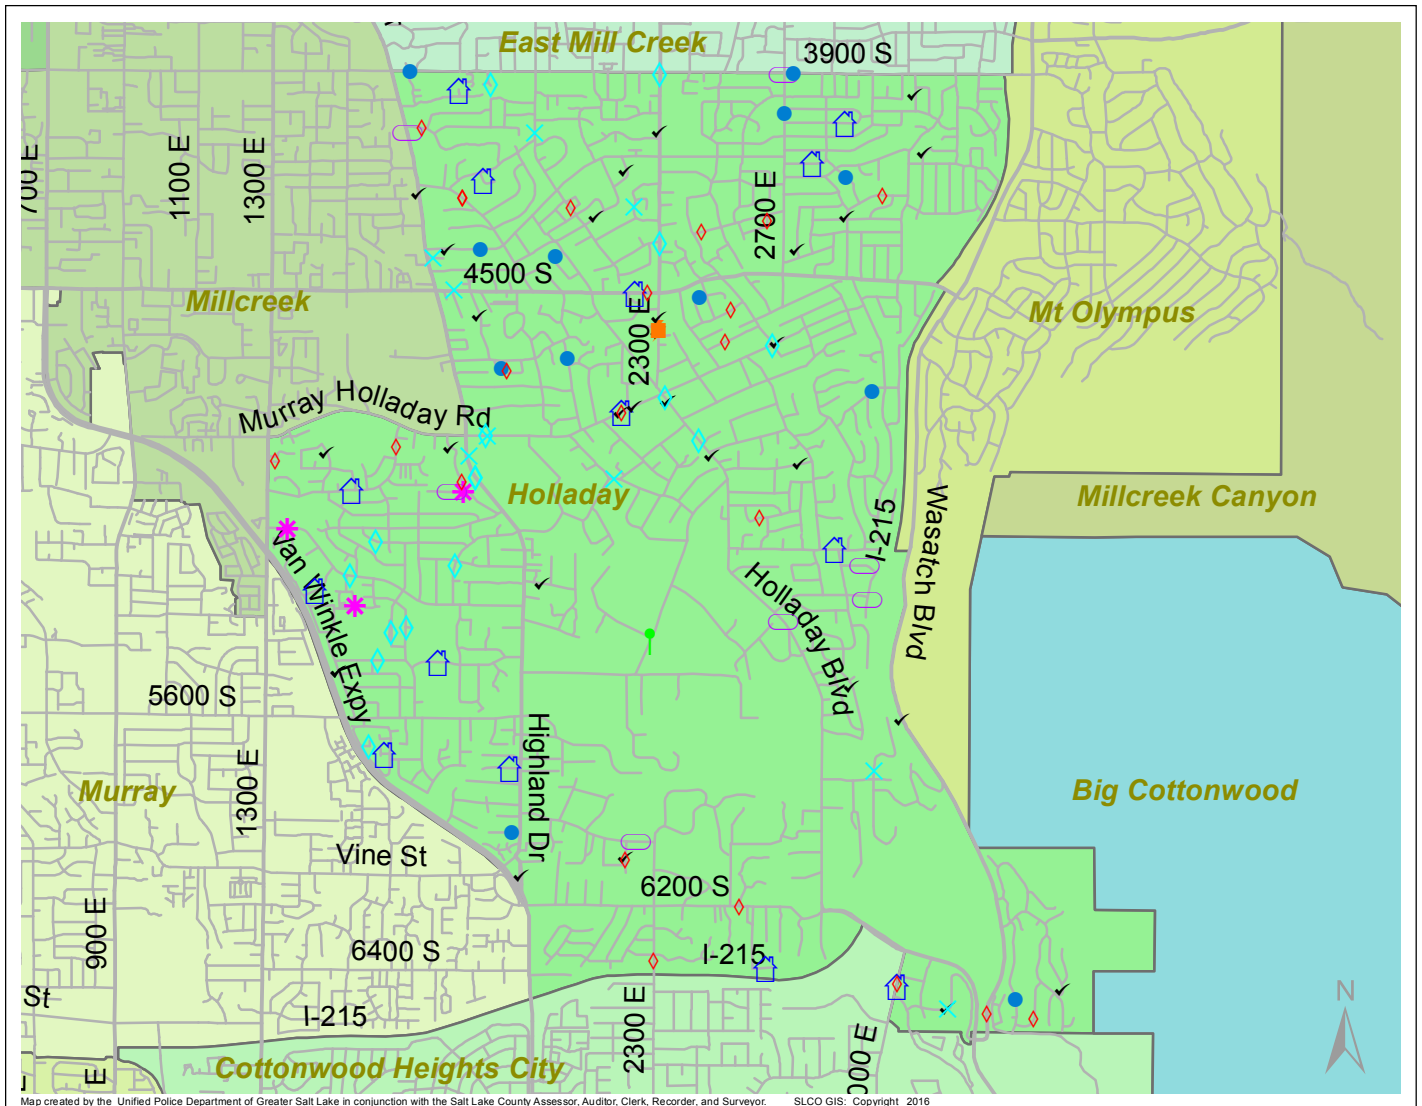

Case Report: Holladay

2016

Aug

UNIFIED POLICE
GREATER SALT LAKE

Total Number of Calls: 1127
Total Number of Cases: 321
Total Number of Offenses: 353

SUMMARY OF GROUP A CRIMES	
Arson: 0	Domestic Violence: 15
Assaults: 4	Drive-By Shootings: 0
--Aggravated: 0	Drug Offenses: 2
--Simple: 4	Gang-related: 0
Auto Thefts: 9	Graffiti: 1
Burglary: 13	Hate Crimes: Unavailable
--Business: 3	Juvenile-related: Unavailable
--Residential: 10	Sex Crimes: 0
Homicide: 0	Suspicious Circumstances: 32
Sexual Assault: 0	Vandalism: 11
Robbery: 1	Weapon Violation: 2
Theft/Larceny: 16	Weapon/Force Involved: 10
Vehicle Burglary: 24	1 (Gun): 1
	2 (Knife): 0
	3 (Force Involved): 3
	5 (Unknown): 0
	6 (Rifle/Shotgun): 0

1. **LEGEND:**
2. Arson
   - Assault-Aggravated or Simple
   - Auto Theft
   - Burglary-Business or Residential
   - Domestic Violence
   - Drive-By Shooting
   - Drug-related Offense
   - Graffiti
   - Homicide
   - Sexual Assault
   - Robbery
   - Sex Offense
   - Suspicious Circumstance
   - Theft/Larceny
   - Vandalism
   - Vehicle Burglary
   - Weapon Violation