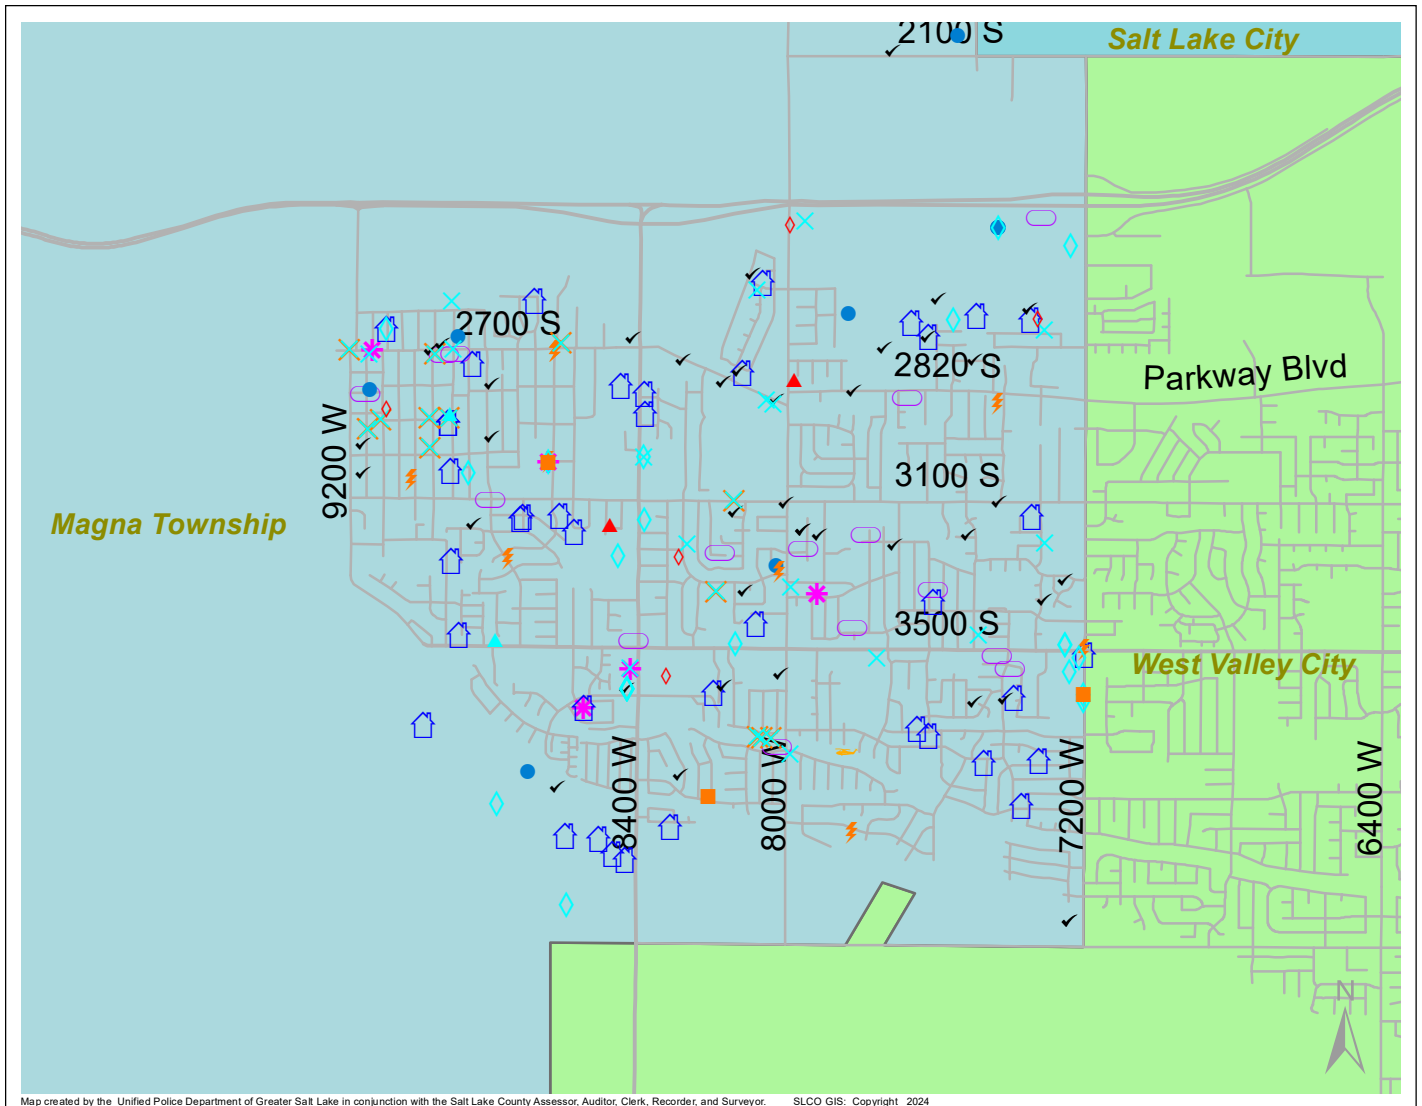

Case Report: Magna Township

2024

Jan

Total Number of Calls: 1336
Total Number of Cases: 577
Total Number of Offenses: 657

SUMMARY OF GROUP A CRIMES	
Arson: 1	Domestic Violence: 44
Assaults: 6	Drive-By Shootings: 0
--Aggravated: 1	Drug Offenses: 14
--Simple: 5	Gang-related: 4
Auto Thefts: 16	Graffiti: 13
Burglary: 10	Hate Crimes: Unavailable
--Business: 5	Juvenile-related: Unavailable
--Residential: 1	Sex Crimes: 2
Homicide: 0	Suspicious Circumstances: 40
Sexual Assault: 2	Vandalism: 32
Robbery: 0	Weapon Violation: 3
Theft/Larceny: 24	Weapon/Force Involved: 20
Vehicle Burglary: 6	1 (Gun): 1
	2 (Knife): 1
	3 (Force Involved): 11
	5 (Unknown): 0
	6 (Rifle/Shotgun): 0

1. **LEGEND:**
2. Arson
   - Assault-Aggravated or Simple
   - Auto Theft
   - Burglary-Business or Residential
   - Domestic Violence
   - Drive-By Shooting
   - Drug-related Offense
   - Graffiti
   - Homicide
   - Sexual Assault
   - Robbery
   - Sex Offense
   - Suspicious Circumstance
   - Theft/Larceny
   - Vandalism
   - Vehicle Burglary
   - Weapon Violation