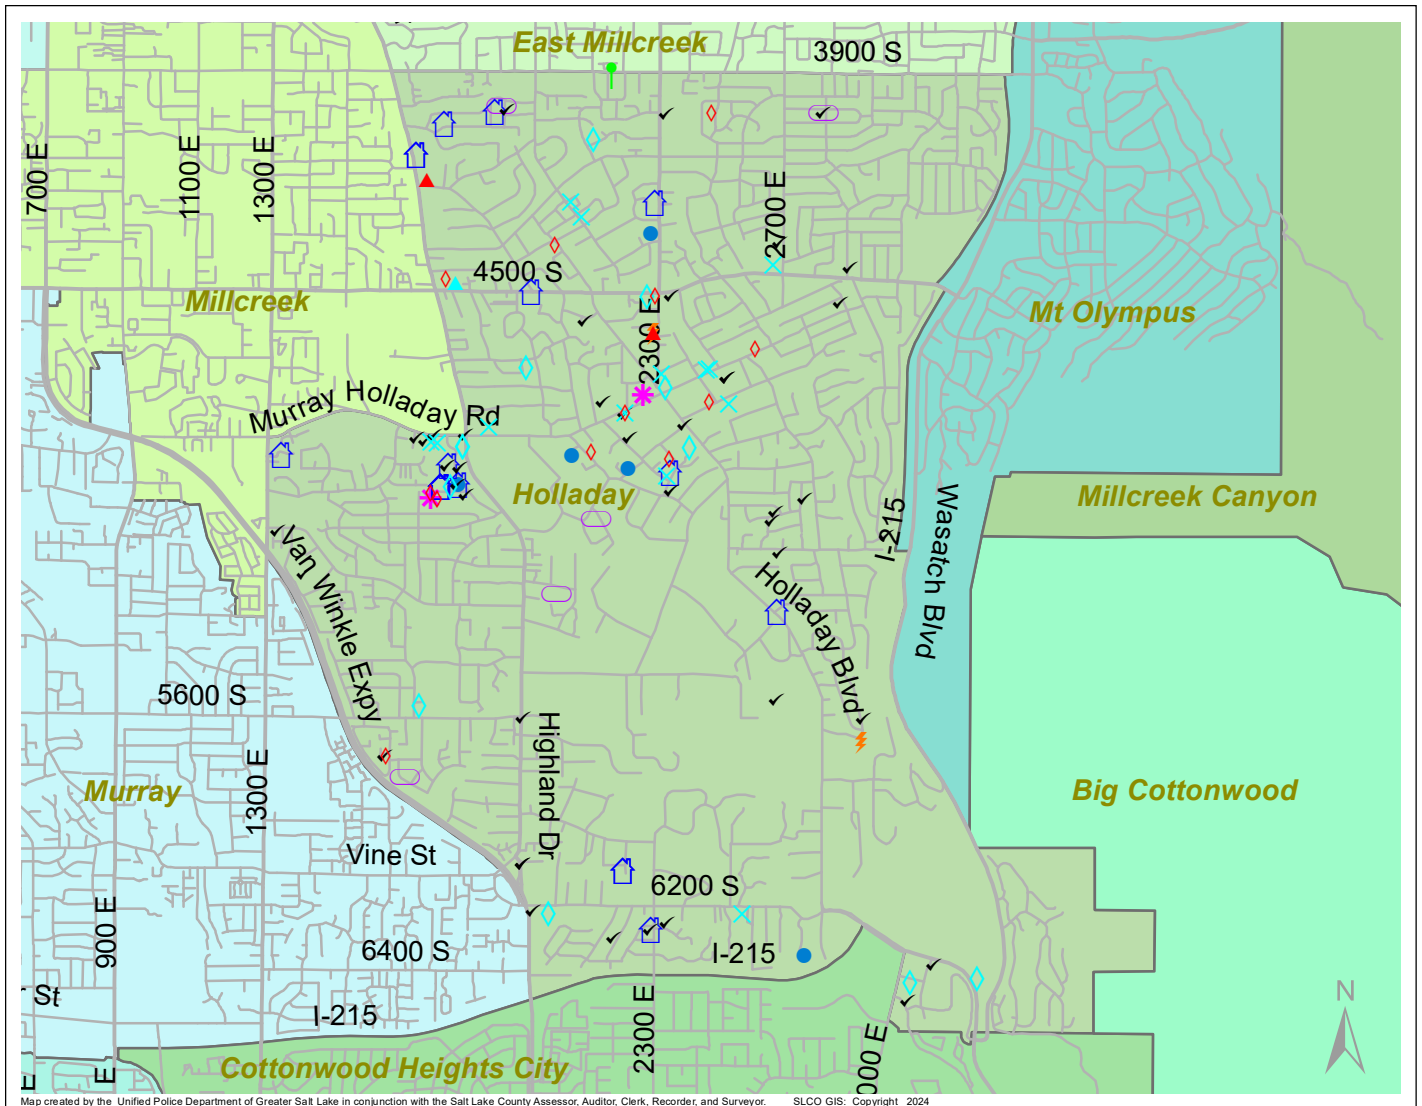

Case Report: Holladay

2024

Jan

**UNIFIED
POLICE**
GREATER SALT LAKE

Total Number of Calls: 781
Total Number of Cases: 300
Total Number of Offenses: 335

SUMMARY OF GROUP A CRIMES	
Arson: 0	Domestic Violence: 21
Assaults: 2	Drive-By Shootings: 0
--Aggravated: 1	Drug Offenses: 4
--Simple: 1	Gang-related: 0
Auto Thefts: 5	Graffiti: 0
Burglary: 5	Hate Crimes: Unavailable
--Business: 0	Juvenile-related: Unavailable
--Residential: 5	Sex Crimes: 2
Homicide: 0	Suspicious Circumstances: 43
Sexual Assault: 2	Vandalism: 13
Robbery: 2	Weapon Violation: 0
Theft/Larceny: 13	Weapon/Force Involved: 9
Vehicle Burglary: 12	1 (Gun): 0
	2 (Knife): 1
	3 (Force Involved): 4
	5 (Unknown): 2
	6 (Rifle/Shotgun): 1

1. **LEGEND:**
2. Arson
   - Assault-Aggravated or Simple
   - Auto Theft
   - Burglary-Business or Residential
   - Domestic Violence
   - Drive-By Shooting
   - Drug-related Offense
   - Graffiti
   - Homicide
   - Sexual Assault
   - Robbery
   - Sex Offense
   - Suspicious Circumstance
   - Theft/Larceny
   - Vandalism
   - Vehicle Burglary
   - Weapon Violation