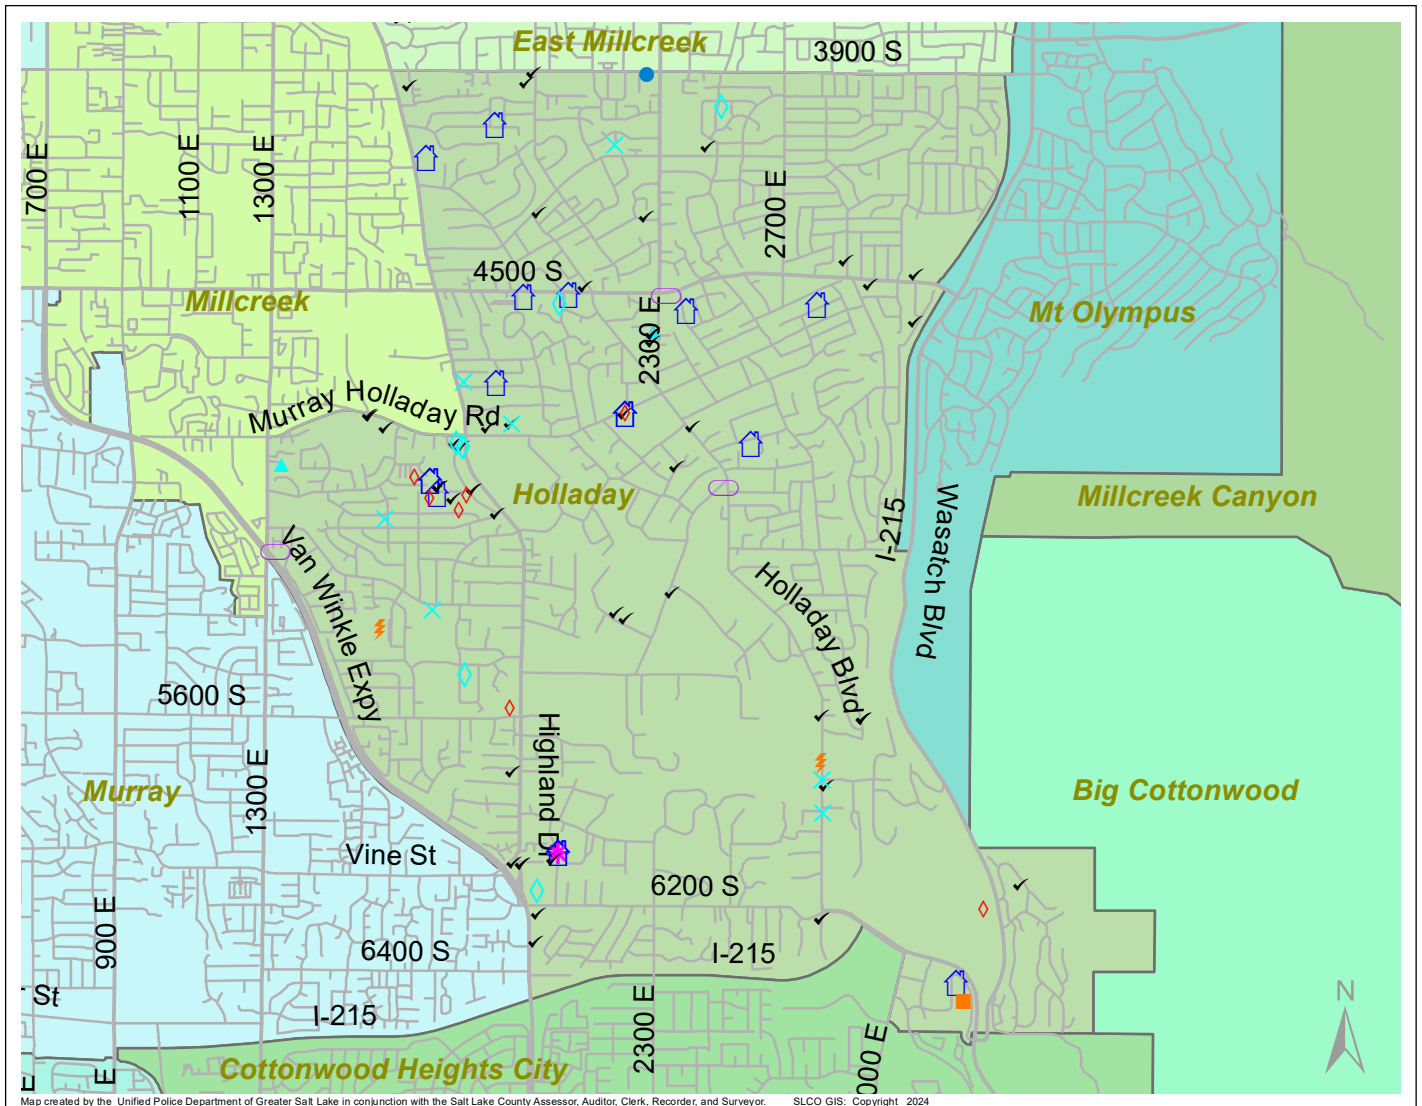

Case Report: Holladay

2024

Feb

**UNIFIED
POLICE**
GREATER SALT LAKE

Total Number of Calls: 811
Total Number of Cases: 255
Total Number of Offenses: 297

SUMMARY OF GROUP A CRIMES	
Arson: 0	Domestic Violence: 22
Assaults: 1	Drive-By Shootings: 0
--Aggravated: 1	Drug Offenses: 2
--Simple: 0	Gang-related: 1
Auto Thefts: 4	Graffiti: 0
Burglary: 1	Hate Crimes: Unavailable
--Business: 1	Juvenile-related: Unavailable
--Residential: 0	Sex Crimes: 2
Homicide: 0	Suspicious Circumstances: 48
Sexual Assault: 1	Vandalism: 8
Robbery: 0	Weapon Violation: 1
Theft/Larceny: 7	Weapon/Force Involved: 10
Vehicle Burglary: 8	1 (Gun): 0
	2 (Knife): 1
	3 (Force Involved): 5
	5 (Unknown): 0
	6 (Rifle/Shotgun): 0

1. **LEGEND:**
2. Arson
   - Assault-Aggravated or Simple
   - Auto Theft
   - Burglary-Business or Residential
   - Domestic Violence
   - Drive-By Shooting
   - Drug-related Offense
   - Graffiti
   - Homicide
   - Sexual Assault
   - Robbery
   - Sex Offense
   - Suspicious Circumstance
   - Theft/Larceny
   - Vandalism
   - Vehicle Burglary
   - Weapon Violation