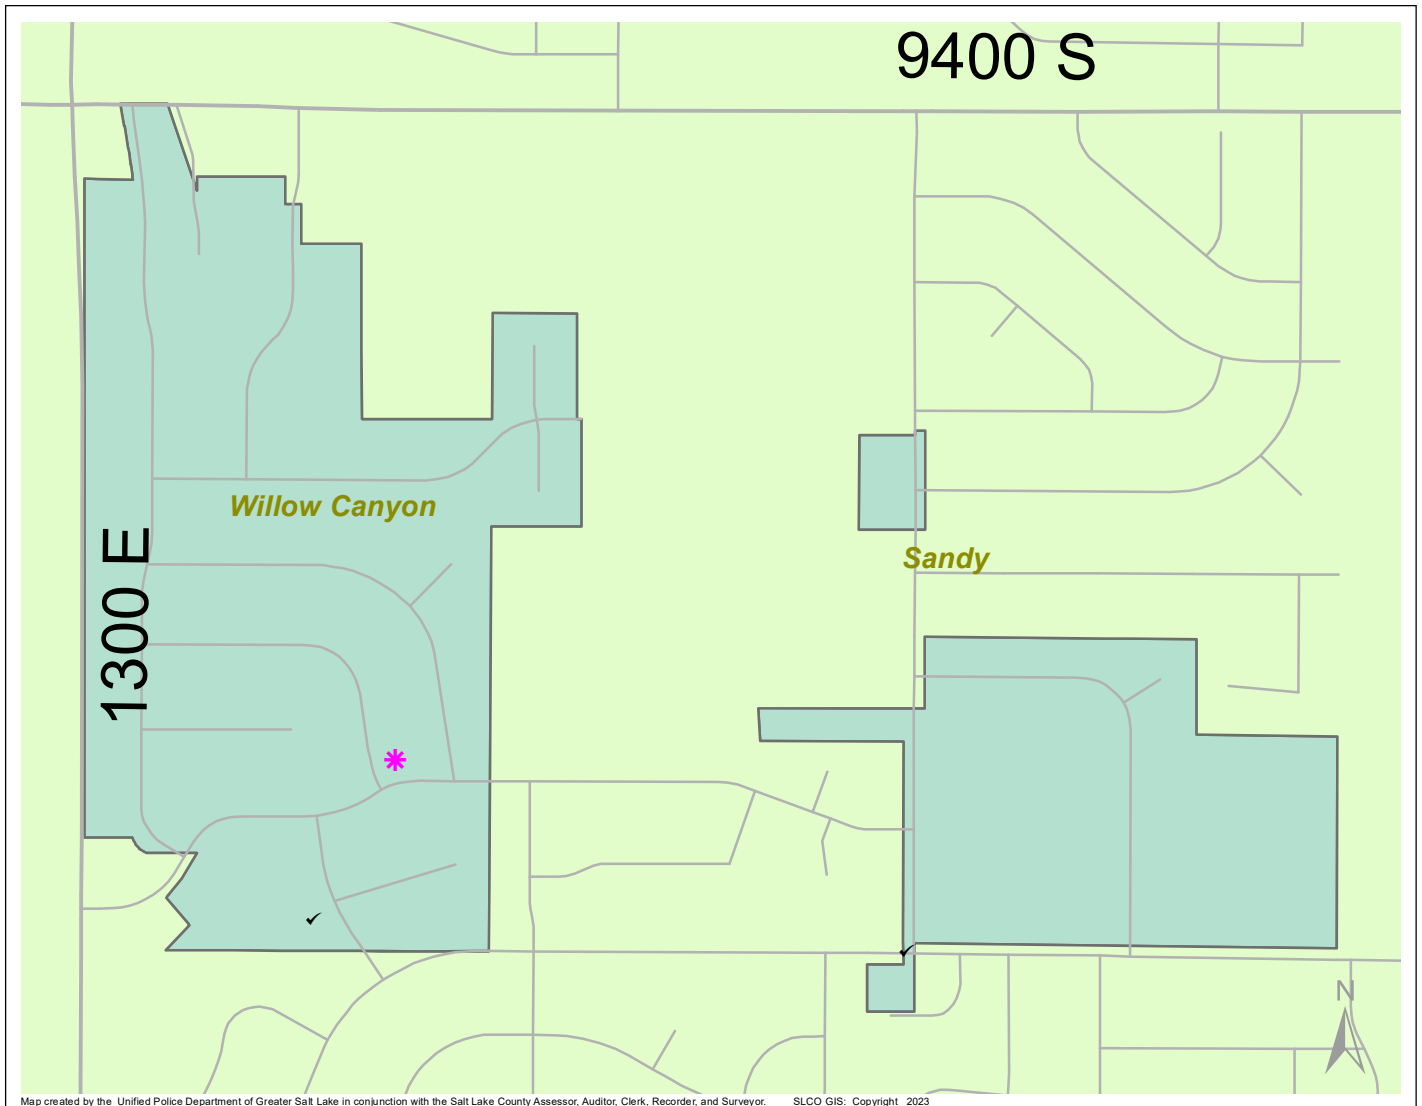

Case Report: Willow Canyon

2023

Sep

**UNIFIED
POLICE**
GREATER SALT LAKE

Total Number of Calls: 4
Total Number of Cases: 3
Total Number of Offenses: 3

SUMMARY OF GROUP A CRIMES	
Arson: 0	Domestic Violence: 0
Assaults: 1	Drive-By Shootings: 0
--Aggravated: 0	Drug Offenses: 0
--Simple: 1	Gang-related: 0
Auto Thefts: 0	Graffiti: 0
Burglary: 0	Hate Crimes: Unavailable
--Business: 0	Juvenile-related: Unavailable
--Residential: 0	Sex Crimes: 0
Homicide: 0	Suspicious Circumstances: 2
Sexual Assault: 0	Vandalism: 0
Robbery: 0	Weapon Violation: 0
Theft/Larceny: 0	Weapon/Force Involved: 1
Vehicle Burglary: 0	1 (Gun): 0
	2 (Knife): 0
	3 (Force Involved): 1
	5 (Unknown): 0
	6 (Rifle/Shotgun): 0

1. **LEGEND:**
2. Arson
   - Assault-Aggravated or Simple
   - Auto Theft
   - Burglary-Business or Residential
   - Domestic Violence
   - Drive-By Shooting
   - Drug-related Offense
   - Graffiti
   - Homicide
   - Sexual Assault
   - Robbery
   - Sex Offense
   - Suspicious Circumstance
   - Theft/Larceny
   - Vandalism
   - Vehicle Burglary
   - Weapon Violation

10/11/2023