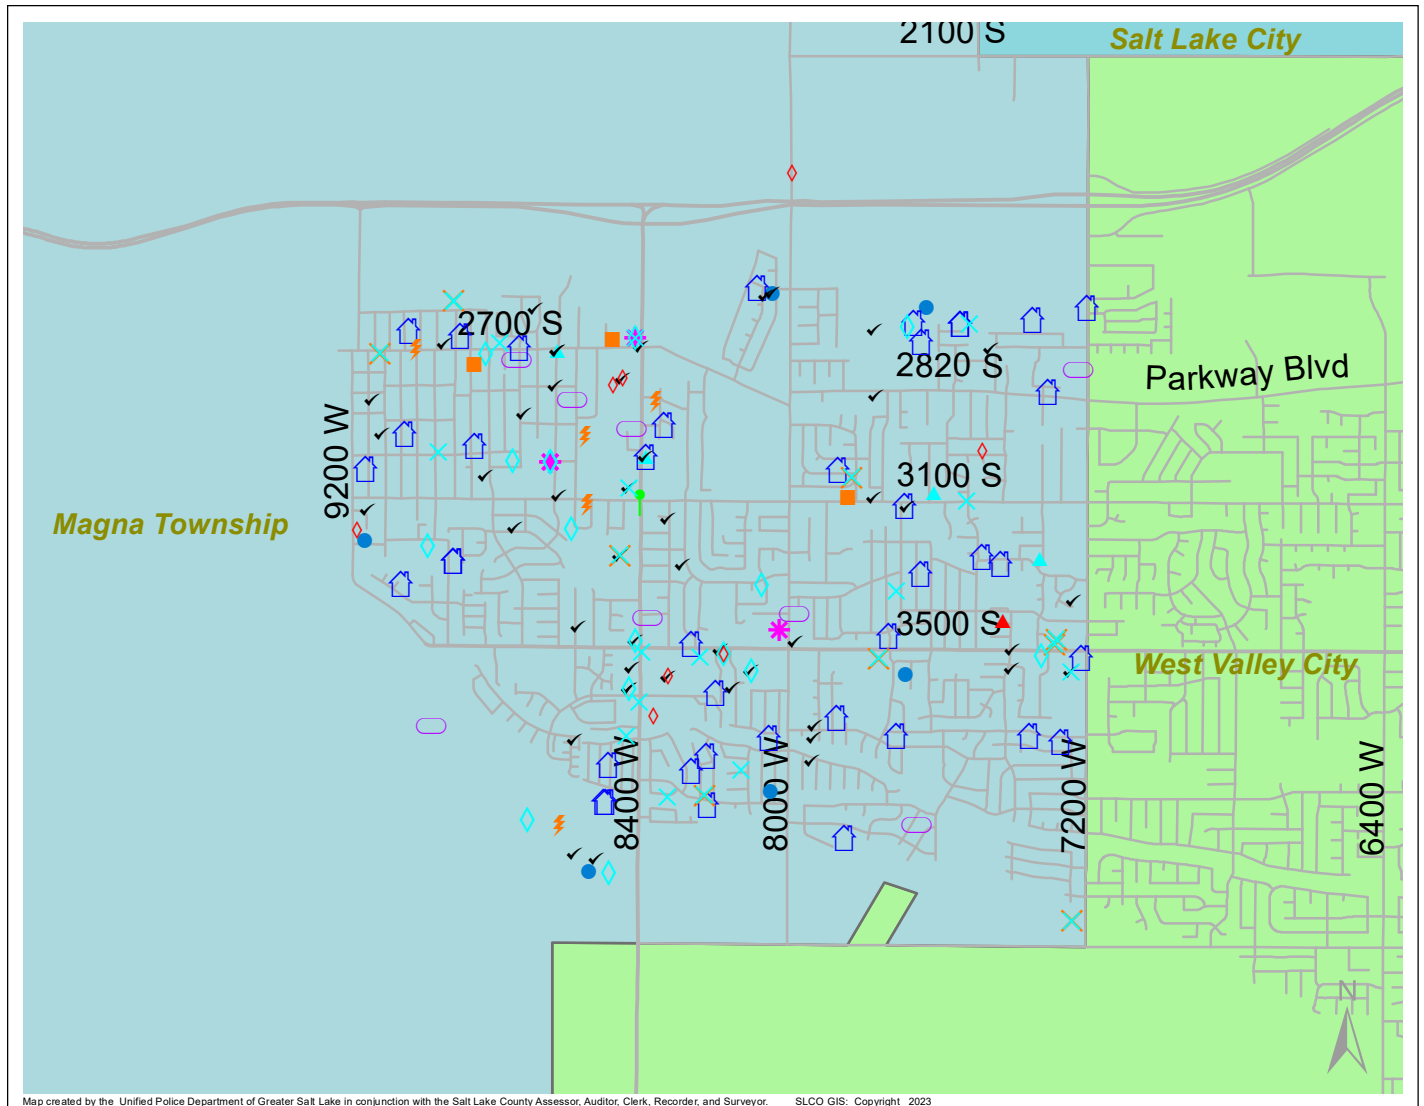

Case Report: Magna Township

2023

Sep

Total Number of Calls: 1707
Total Number of Cases: 547
Total Number of Offenses: 632

SUMMARY OF GROUP A CRIMES	
Arson: 0	Domestic Violence: 43
Assaults: 6	Drive-By Shootings: 0
--Aggravated: 0	Drug Offenses: 11
--Simple: 6	Gang-related: 7
Auto Thefts: 11	Graffiti: 9
Burglary: 6	Hate Crimes: Unavailable
--Business: 2	Juvenile-related: Unavailable
--Residential: 3	Sex Crimes: 5
Homicide: 0	Suspicious Circumstances: 47
Sexual Assault: 1	Vandalism: 27
Robbery: 1	Weapon Violation: 3
Theft/Larceny: 17	Weapon/Force Involved: 16
Vehicle Burglary: 9	1 (Gun): 0
	2 (Knife): 0
	3 (Force Involved): 9
	5 (Unknown): 1
	6 (Rifle/Shotgun): 0

1. **LEGEND:**
2. Arson
   - Assault-Aggravated or Simple
   - Auto Theft
   - Burglary-Business or Residential
   - Domestic Violence
   - Drive-By Shooting
   - Drug-related Offense
   - Graffiti
   - Homicide
   - Sexual Assault
   - Robbery
   - Sex Offense
   - Suspicious Circumstance
   - Theft/Larceny
   - Vandalism
   - Vehicle Burglary
   - Weapon Violation