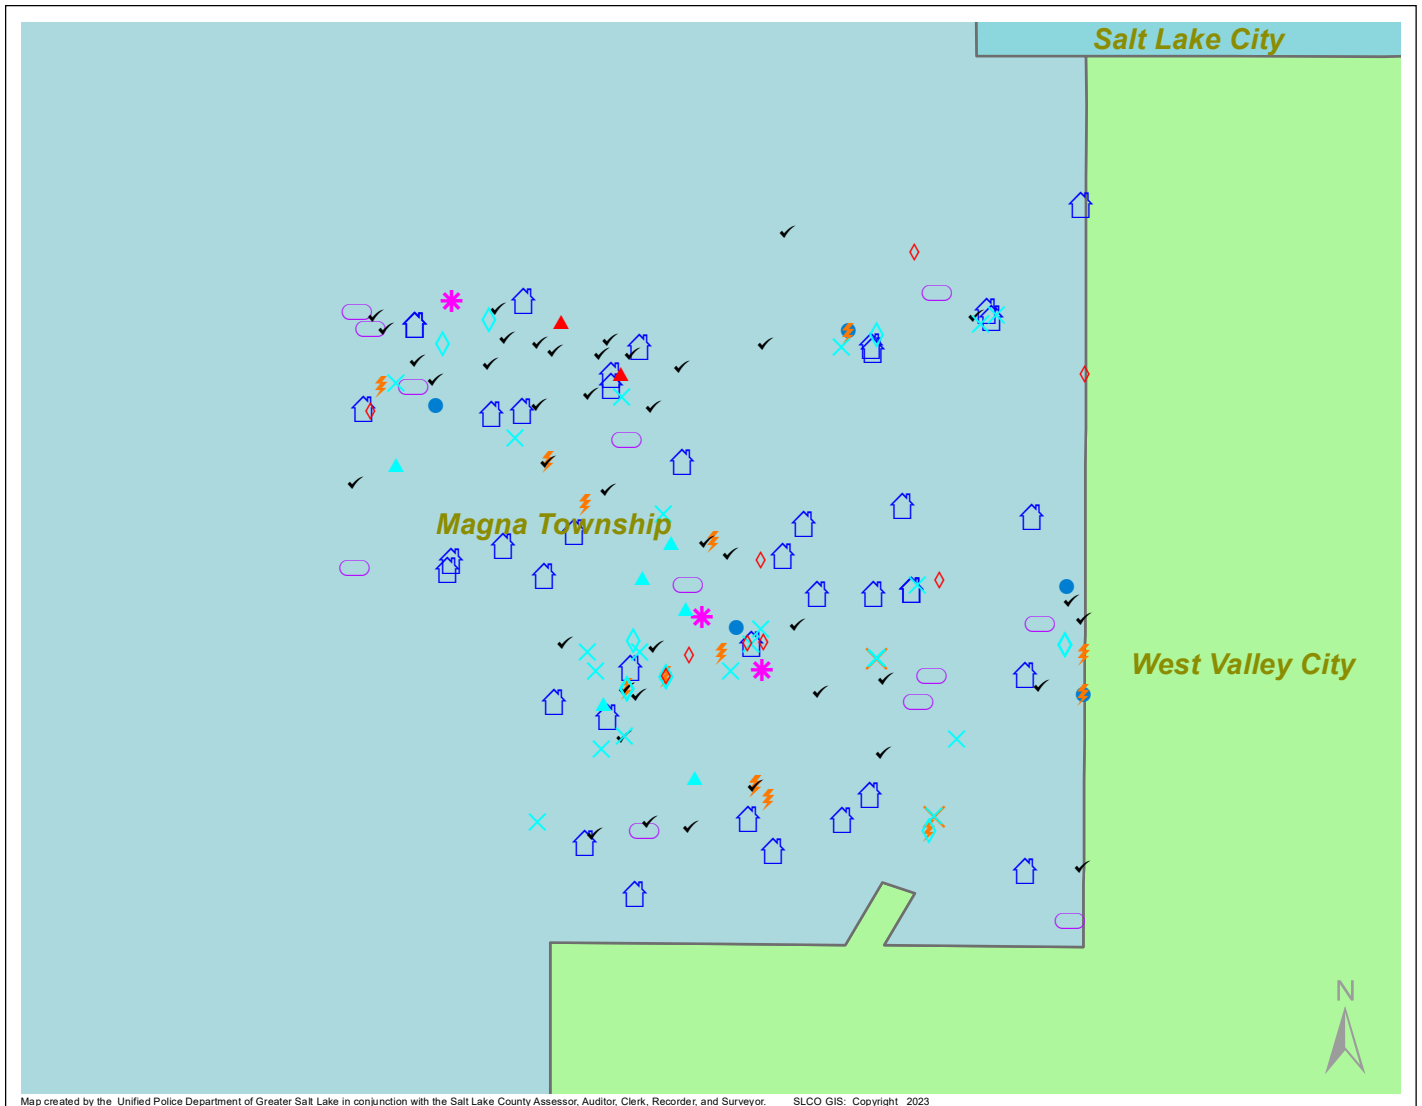

Case Report: Magna Township

2023

Oct

**UNIFIED
POLICE**
GREATER SALT LAKE

Total Number of Calls: 1545
Total Number of Cases: 527
Total Number of Offenses: 578

SUMMARY OF GROUP A CRIMES	
Arson: 0	Domestic Violence: 43
Assaults: 3	Drive-By Shootings: 0
--Aggravated: 0	Drug Offenses: 16
--Simple: 3	Gang-related: 4
Auto Thefts: 12	Graffiti: 2
Burglary: 5	Hate Crimes: Unavailable
--Business: 1	Juvenile-related: Unavailable
--Residential: 4	Sex Crimes: 7
Homicide: 0	Suspicious Circumstances: 42
Sexual Assault: 2	Vandalism: 26
Robbery: 0	Weapon Violation: 1
Theft/Larceny: 12	Weapon/Force Involved: 19
Vehicle Burglary: 9	1 (Gun): 0
	2 (Knife): 2
	3 (Force Involved): 7
	5 (Unknown): 0
	6 (Rifle/Shotgun): 0

1. **LEGEND:**
2. Arson
   - Assault-Aggravated or Simple
   - Auto Theft
   - Burglary-Business or Residential
   - Domestic Violence
   - Drive-By Shooting
   - Drug-related Offense
   - Graffiti
   - Homicide
   - Sexual Assault
   - Robbery
   - Sex Offense
   - Suspicious Circumstance
   - Theft/Larceny
   - Vandalism
   - Vehicle Burglary
   - Weapon Violation