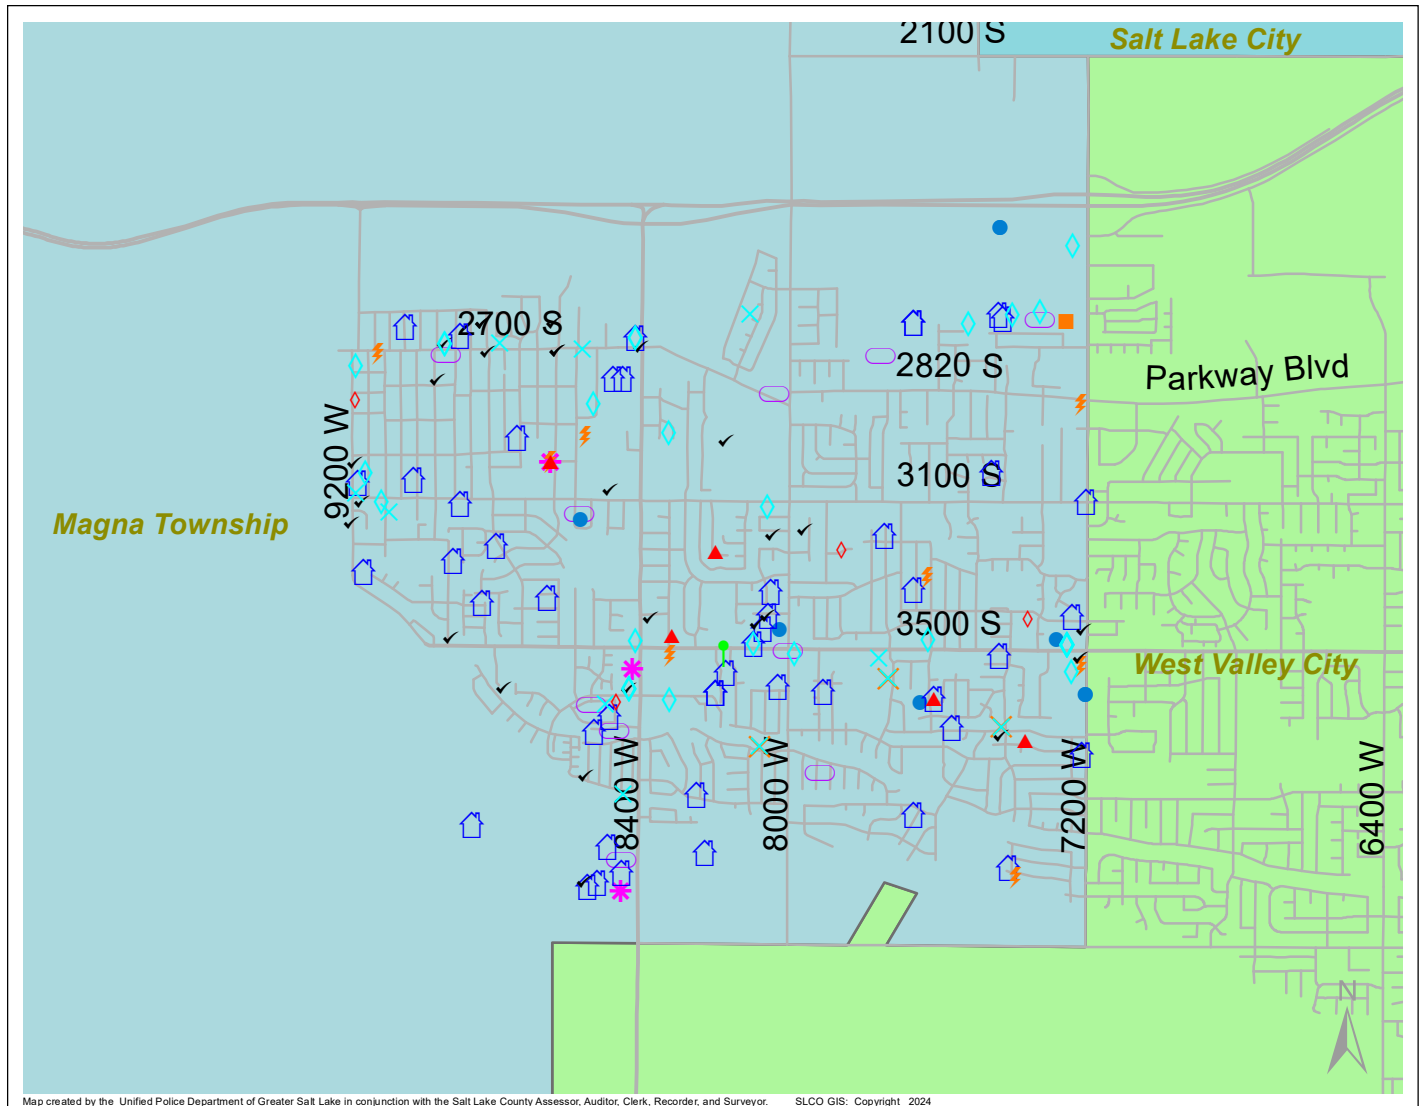

Case Report: Magna Township

2023

Dec

Total Number of Calls: 1259
Total Number of Cases: 439
Total Number of Offenses: 486

SUMMARY OF GROUP A CRIMES	
Arson: 0	Domestic Violence: 52
Assaults: 4	Drive-By Shootings: 1
--Aggravated: 1	Drug Offenses: 10
--Simple: 3	Gang-related: 2
Auto Thefts: 12	Graffiti: 3
Burglary: 9	Hate Crimes: Unavailable
--Business: 6	Juvenile-related: Unavailable
--Residential: 1	Sex Crimes: 0
Homicide: 0	Suspicious Circumstances: 29
Sexual Assault: 5	Vandalism: 11
Robbery: 1	Weapon Violation: 2
Theft/Larceny: 28	Weapon/Force Involved: 26
Vehicle Burglary: 4	1 (Gun): 0
	2 (Knife): 2
	3 (Force Involved): 10
	5 (Unknown): 1
	6 (Rifle/Shotgun): 0

1. **LEGEND:**
2. Arson
   - Assault-Aggravated or Simple
   - Auto Theft
   - Burglary-Business or Residential
   - Domestic Violence
   - Drive-By Shooting
   - Drug-related Offense
   - Graffiti
   - Homicide
   - Sexual Assault
   - Robbery
   - Sex Offense
   - Suspicious Circumstance
   - Theft/Larceny
   - Vandalism
   - Vehicle Burglary
   - Weapon Violation