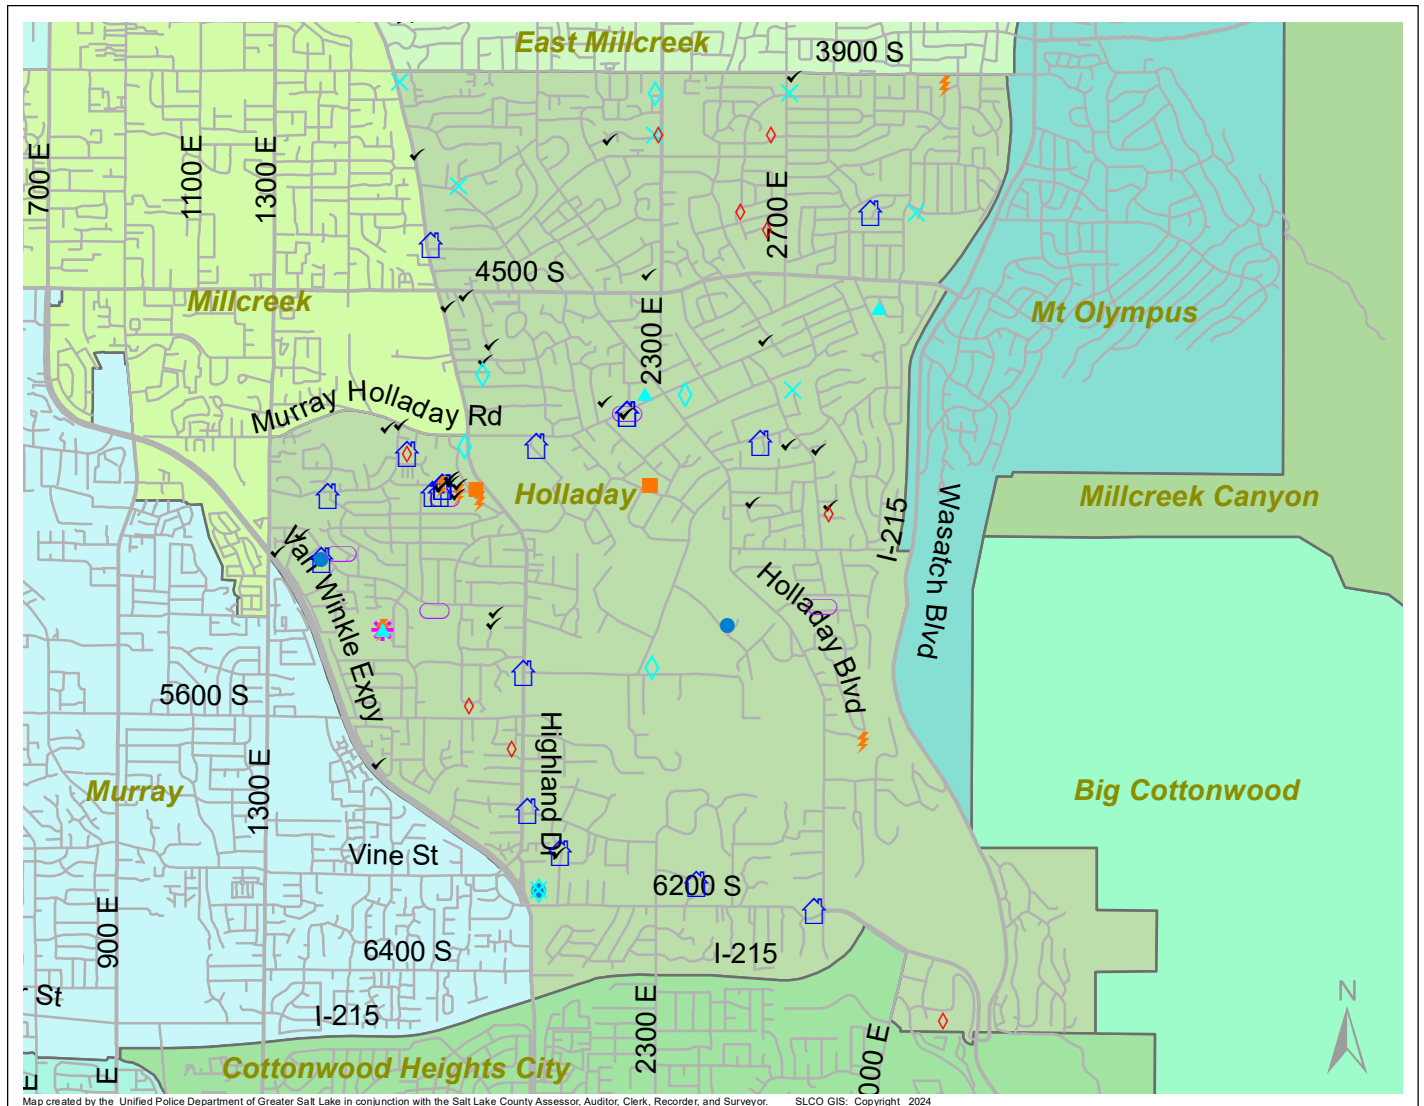

Case Report: Holladay

2023

Dec

**UNIFIED
POLICE**
GREATER SALT LAKE

Total Number of Calls: 748
Total Number of Cases: 288
Total Number of Offenses: 320

SUMMARY OF GROUP A CRIMES	
Arson: 0	Domestic Violence: 21
Assaults: 2	Drive-By Shootings: 0
--Aggravated: 0	Drug Offenses: 12
--Simple: 2	Gang-related: 2
Auto Thefts: 5	Graffiti: 0
Burglary: 3	Hate Crimes: Unavailable
--Business: 1	Juvenile-related: Unavailable
--Residential: 1	Sex Crimes: 4
Homicide: 0	Suspicious Circumstances: 32
Sexual Assault: 0	Vandalism: 7
Robbery: 0	Weapon Violation: 5
Theft/Larceny: 6	Weapon/Force Involved: 8
Vehicle Burglary: 9	1 (Gun): 1
	2 (Knife): 1
	3 (Force Involved): 1
	5 (Unknown): 0
	6 (Rifle/Shotgun): 0

1. **LEGEND:**
2. Arson
   - Assault-Aggravated or Simple
   - Auto Theft
   - Burglary-Business or Residential
   - Domestic Violence
   - Drive-By Shooting
   - Drug-related Offense
   - Graffiti
   - Homicide
   - Sexual Assault
   - Robbery
   - Sex Offense
   - Suspicious Circumstance
   - Theft/Larceny
   - Vandalism
   - Vehicle Burglary
   - Weapon Violation