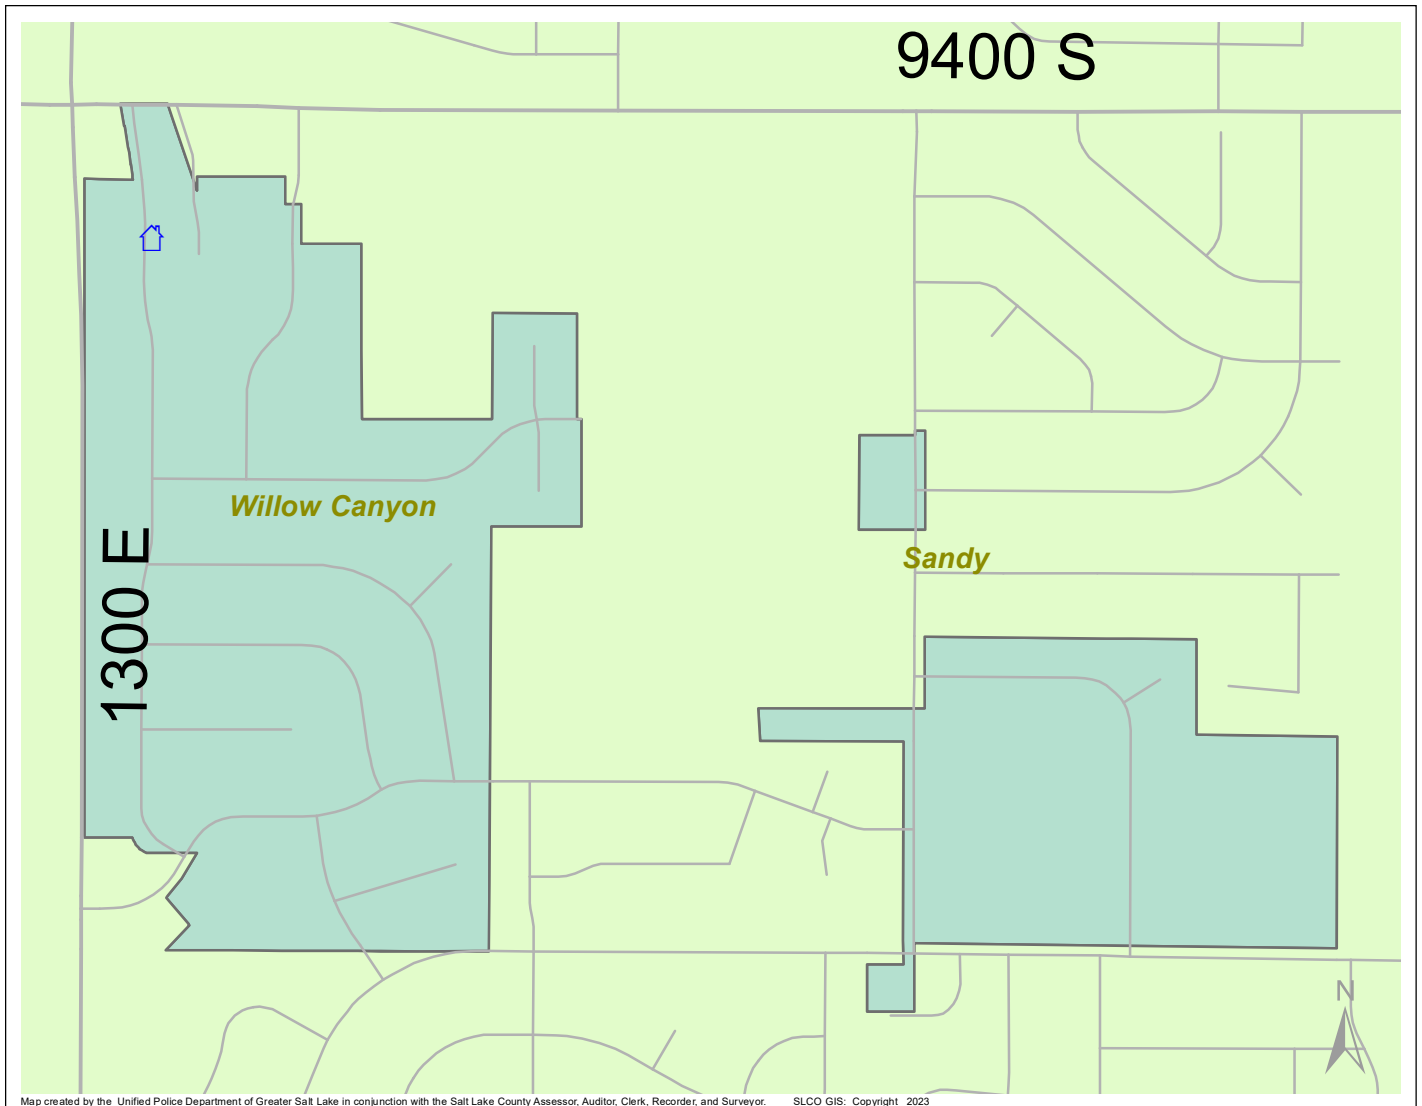

Case Report: Willow Canyon

2023

Aug

**UNIFIED
POLICE**
GREATER SALT LAKE

Total Number of Calls: 8
Total Number of Cases: 2
Total Number of Offenses: 2

SUMMARY OF GROUP A CRIMES	
Arson: 0	Domestic Violence: 1
Assaults: 0	Drive-By Shootings: 0
--Aggravated: 0	Drug Offenses: 0
--Simple: 0	Gang-related: 0
Auto Thefts: 0	Graffiti: 0
Burglary: 0	Hate Crimes: Unavailable
--Business: 0	Juvenile-related: Unavailable
--Residential: 0	Sex Crimes: 0
Homicide: 0	Suspicious Circumstances: 0
Sexual Assault: 0	Vandalism: 0
Robbery: 0	Weapon Violation: 0
Theft/Larceny: 0	Weapon/Force Involved: 0
Vehicle Burglary: 0	1 (Gun): 0
	2 (Knife): 0
	3 (Force Involved): 0
	5 (Unknown): 0
	6 (Rifle/Shotgun): 0

1. **LEGEND:**
2. Arson
   - Assault-Aggravated or Simple
   - Auto Theft
   - Burglary-Business or Residential
   - Domestic Violence
   - Drive-By Shooting
   - Drug-related Offense
   - Graffiti
   - Homicide
   - Sexual Assault
   - Robbery
   - Sex Offense
   - Suspicious Circumstance
   - Theft/Larceny
   - Vandalism
   - Vehicle Burglary
   - Weapon Violation

9/5/2023