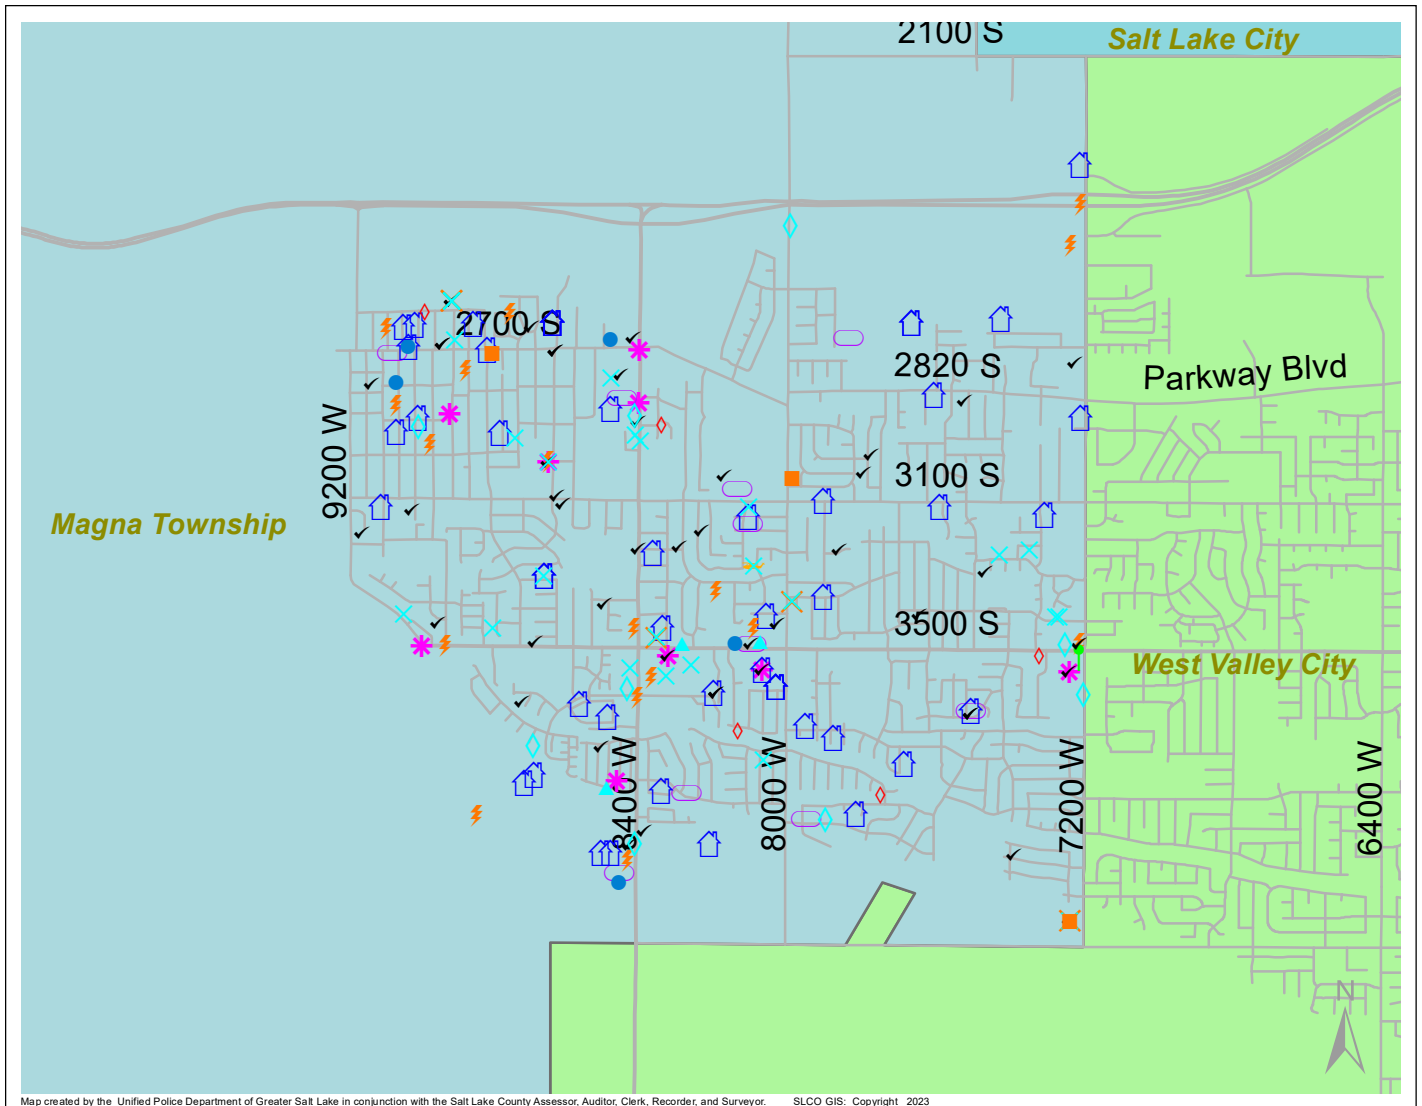

Case Report: Magna Township

2023

Aug

Total Number of Calls: 1749
Total Number of Cases: 603
Total Number of Offenses: 650

SUMMARY OF GROUP A CRIMES	
Arson: 1	Domestic Violence: 49
Assaults: 9	Drive-By Shootings: 0
--Aggravated: 3	Drug Offenses: 26
--Simple: 6	Gang-related: 12
Auto Thefts: 10	Graffiti: 5
Burglary: 5	Hate Crimes: Unavailable
--Business: 4	Juvenile-related: Unavailable
--Residential: 1	Sex Crimes: 4
Homicide: 0	Suspicious Circumstances: 47
Sexual Assault: 0	Vandalism: 26
Robbery: 1	Weapon Violation: 3
Theft/Larceny: 9	Weapon/Force Involved: 21
Vehicle Burglary: 5	1 (Gun): 4
	2 (Knife): 0
	3 (Force Involved): 11
	5 (Unknown): 0
	6 (Rifle/Shotgun): 0

1. **LEGEND:**
2. Arson
   - Assault-Aggravated or Simple
   - Auto Theft
   - Burglary-Business or Residential
   - Domestic Violence
   - Drive-By Shooting
   - Drug-related Offense
   - Graffiti
   - Homicide
   - Sexual Assault
   - Robbery
   - Sex Offense
   - Suspicious Circumstance
   - Theft/Larceny
   - Vandalism
   - Vehicle Burglary
   - Weapon Violation