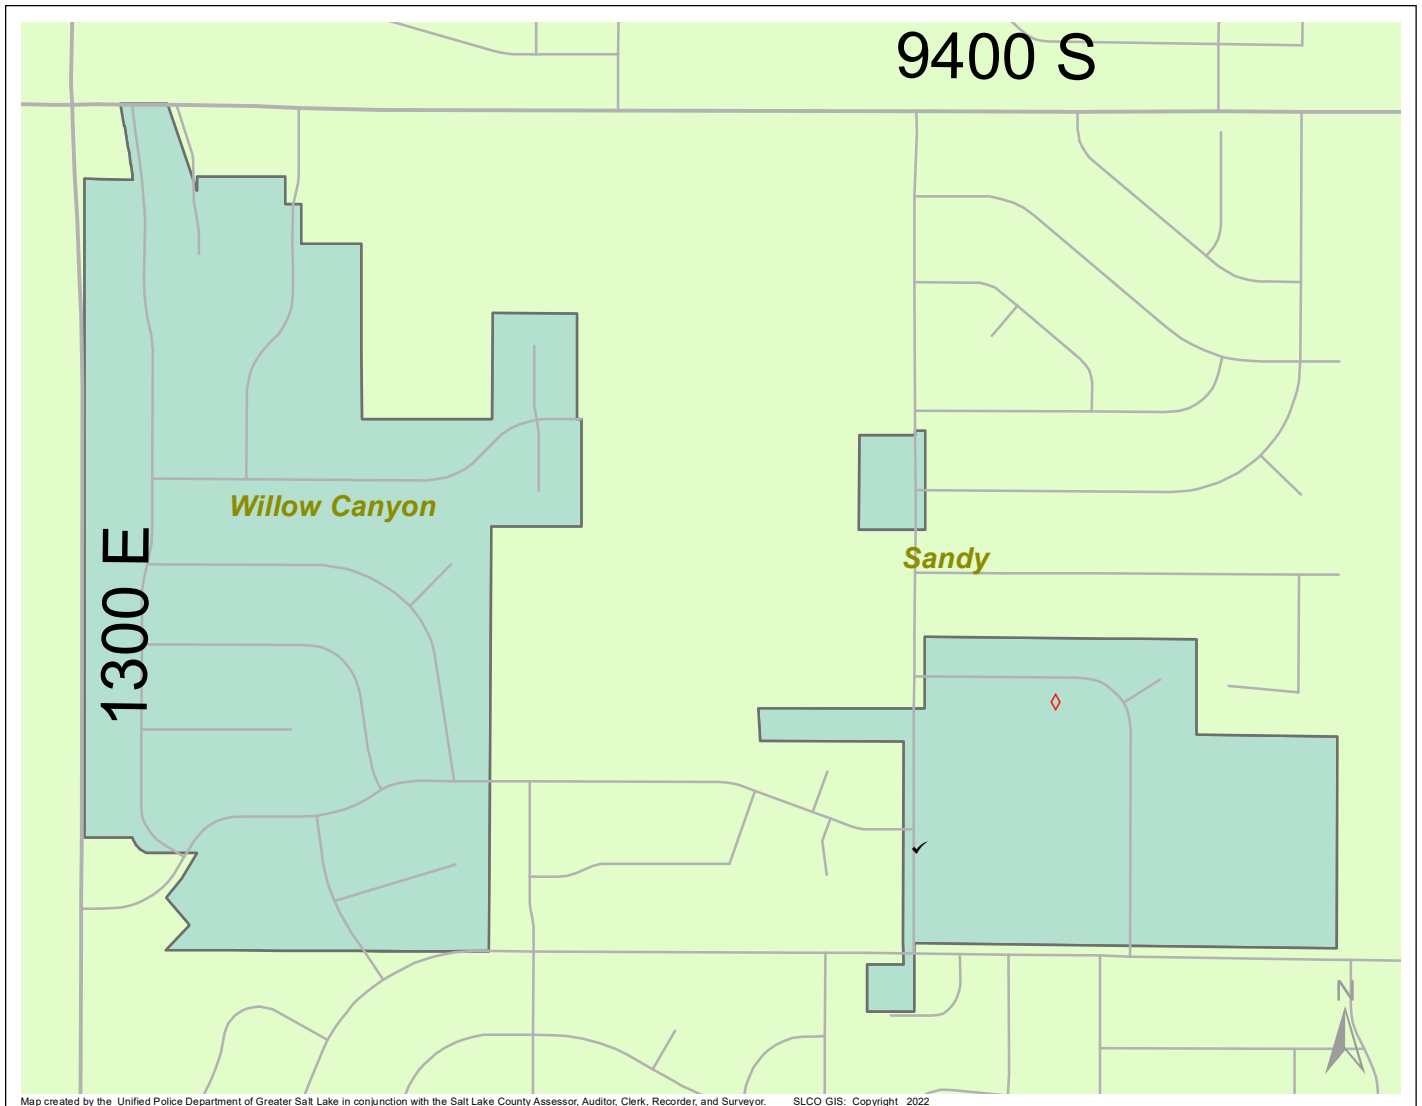

Case Report: Willow Canyon

2022

Oct

**UNIFIED
POLICE**
GREATER SALT LAKE

Total Number of Calls: 10
Total Number of Cases: 2
Total Number of Offenses: 2

SUMMARY OF GROUP A CRIMES	
Arson: 0	Domestic Violence: 0
Assaults: 0	Drive-By Shootings: 0
--Aggravated: 0	Drug Offenses: 0
--Simple: 0	Gang-related: 0
Auto Thefts: 0	Graffiti: 0
Burglary: 0	Hate Crimes: Unavailable
--Business: 0	Juvenile-related: Unavailable
--Residential: 0	Sex Crimes: 0
Homicide: 0	Suspicious Circumstances: 1
Sexual Assault: 0	Vandalism: 0
Robbery: 0	Weapon Violation: 0
Theft/Larceny: 0	Weapon/Force Involved: 0
Vehicle Burglary: 1	1 (Gun): 0
	2 (Knife): 0
	3 (Force Involved): 0
	5 (Unknown): 0
	6 (Rifle/Shotgun): 0

1. **LEGEND:**
2. Arson
   - Assault-Aggravated or Simple
   - Auto Theft
   - Burglary-Business or Residential
   - Domestic Violence
   - Drive-By Shooting
   - Drug-related Offense
   - Graffiti
   - Homicide
   - Sexual Assault
   - Robbery
   - Sex Offense
   - Suspicious Circumstance
   - Theft/Larceny
   - Vandalism
   - Vehicle Burglary
   - Weapon Violation

11/7/2022