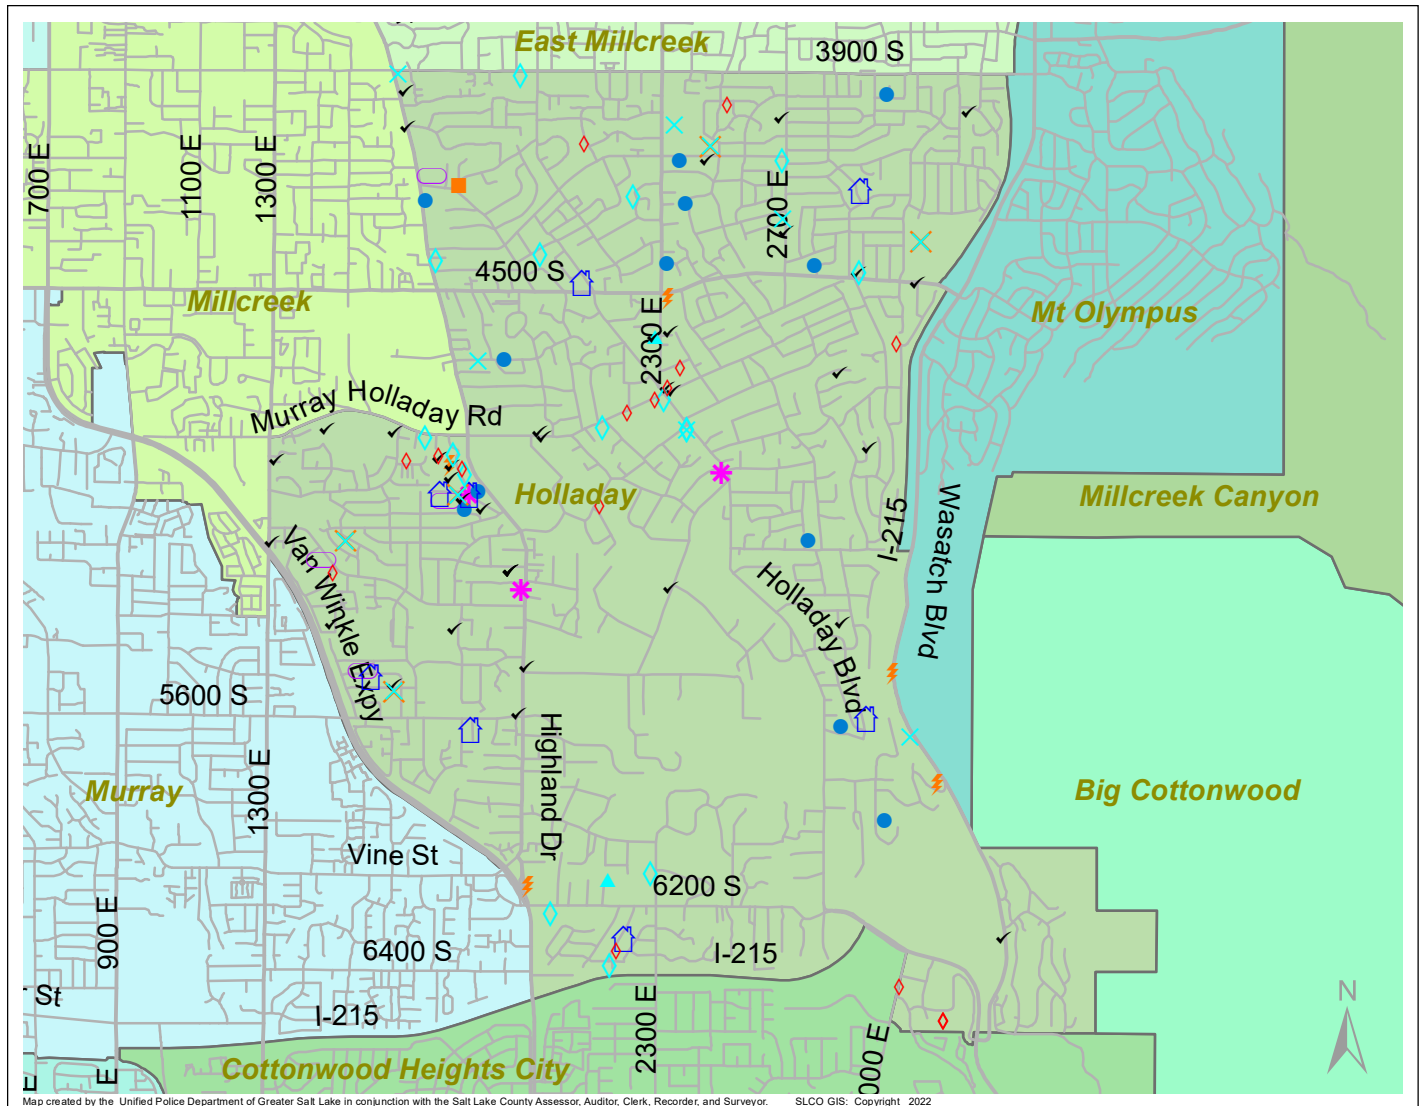

Case Report: Holladay

2022

Oct

**UNIFIED
POLICE**
GREATER SALT LAKE

Total Number of Calls: 996
Total Number of Cases: 309
Total Number of Offenses: 364

SUMMARY OF GROUP A CRIMES	
Arson: 0	Domestic Violence: 15
Assaults: 3	Drive-By Shootings: 0
--Aggravated: 0	Drug Offenses: 7
--Simple: 3	Gang-related: 1
Auto Thefts: 6	Graffiti: 6
Burglary: 12	Hate Crimes: Unavailable
--Business: 5	Juvenile-related: Unavailable
--Residential: 6	Sex Crimes: 2
Homicide: 0	Suspicious Circumstances: 39
Sexual Assault: 0	Vandalism: 12
Robbery: 0	Weapon Violation: 1
Theft/Larceny: 16	Weapon/Force Involved: 11
Vehicle Burglary: 17	1 (Gun): 1
	2 (Knife): 0
	3 (Force Involved): 5
	5 (Unknown): 0
	6 (Rifle/Shotgun): 0

1. **LEGEND:**
2. Arson
   - Assault-Aggravated or Simple
   - Auto Theft
   - Burglary-Business or Residential
   - Domestic Violence
   - Drive-By Shooting
   - Drug-related Offense
   - Graffiti
   - Homicide
   - Sexual Assault
   - Robbery
   - Sex Offense
   - Suspicious Circumstance
   - Theft/Larceny
   - Vandalism
   - Vehicle Burglary
   - Weapon Violation