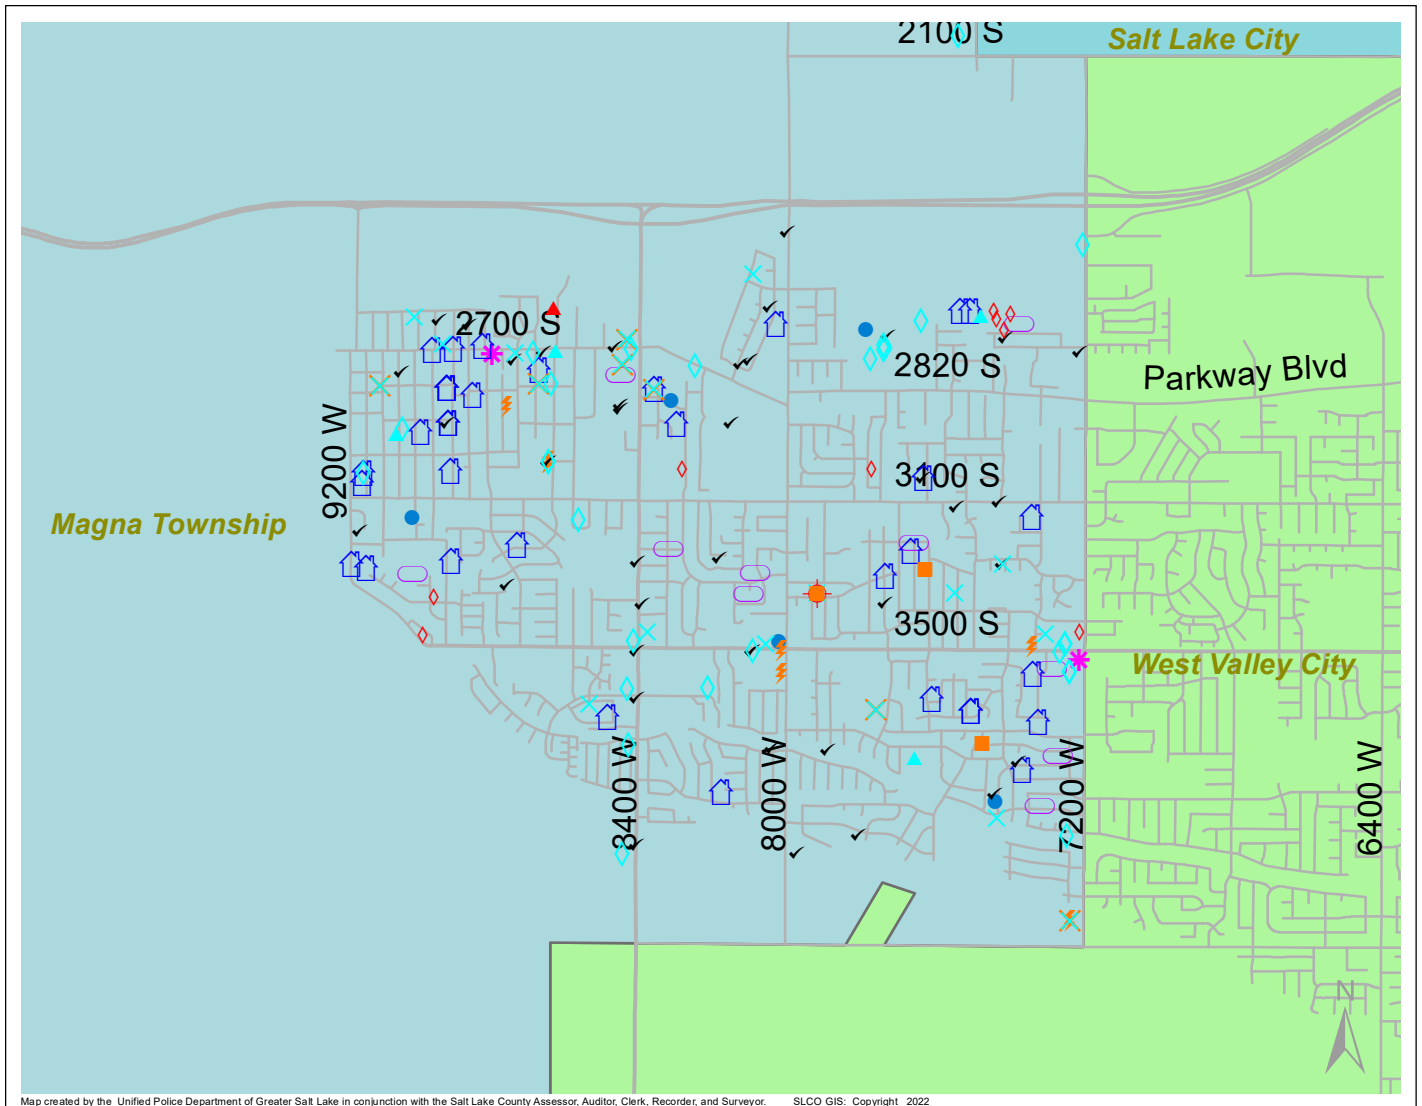

Case Report: Magna Township

2022

Nov

Total Number of Calls: 1478
Total Number of Cases: 497
Total Number of Offenses: 579

SUMMARY OF GROUP A CRIMES	
Arson: 0	Domestic Violence: 49
Assaults: 2	Drive-By Shootings: 1
--Aggravated: 1	Drug Offenses: 13
--Simple: 1	Gang-related: 6
Auto Thefts: 10	Graffiti: 11
Burglary: 5	Hate Crimes: Unavailable
--Business: 3	Juvenile-related: Unavailable
--Residential: 2	Sex Crimes: 4
Homicide: 0	Suspicious Circumstances: 42
Sexual Assault: 1	Vandalism: 25
Robbery: 0	Weapon Violation: 3
Theft/Larceny: 29	Weapon/Force Involved: 19
Vehicle Burglary: 11	1 (Gun): 2
	2 (Knife): 3
	3 (Force Involved): 12
	5 (Unknown): 0
	6 (Rifle/Shotgun): 0

1. **LEGEND:**
2. Arson
   - Assault-Aggravated or Simple
   - Auto Theft
   - Burglary-Business or Residential
   - Domestic Violence
   - Drive-By Shooting
   - Drug-related Offense
   - Graffiti
   - Homicide
   - Sexual Assault
   - Robbery
   - Sex Offense
   - Suspicious Circumstance
   - Theft/Larceny
   - Vandalism
   - Vehicle Burglary
   - Weapon Violation