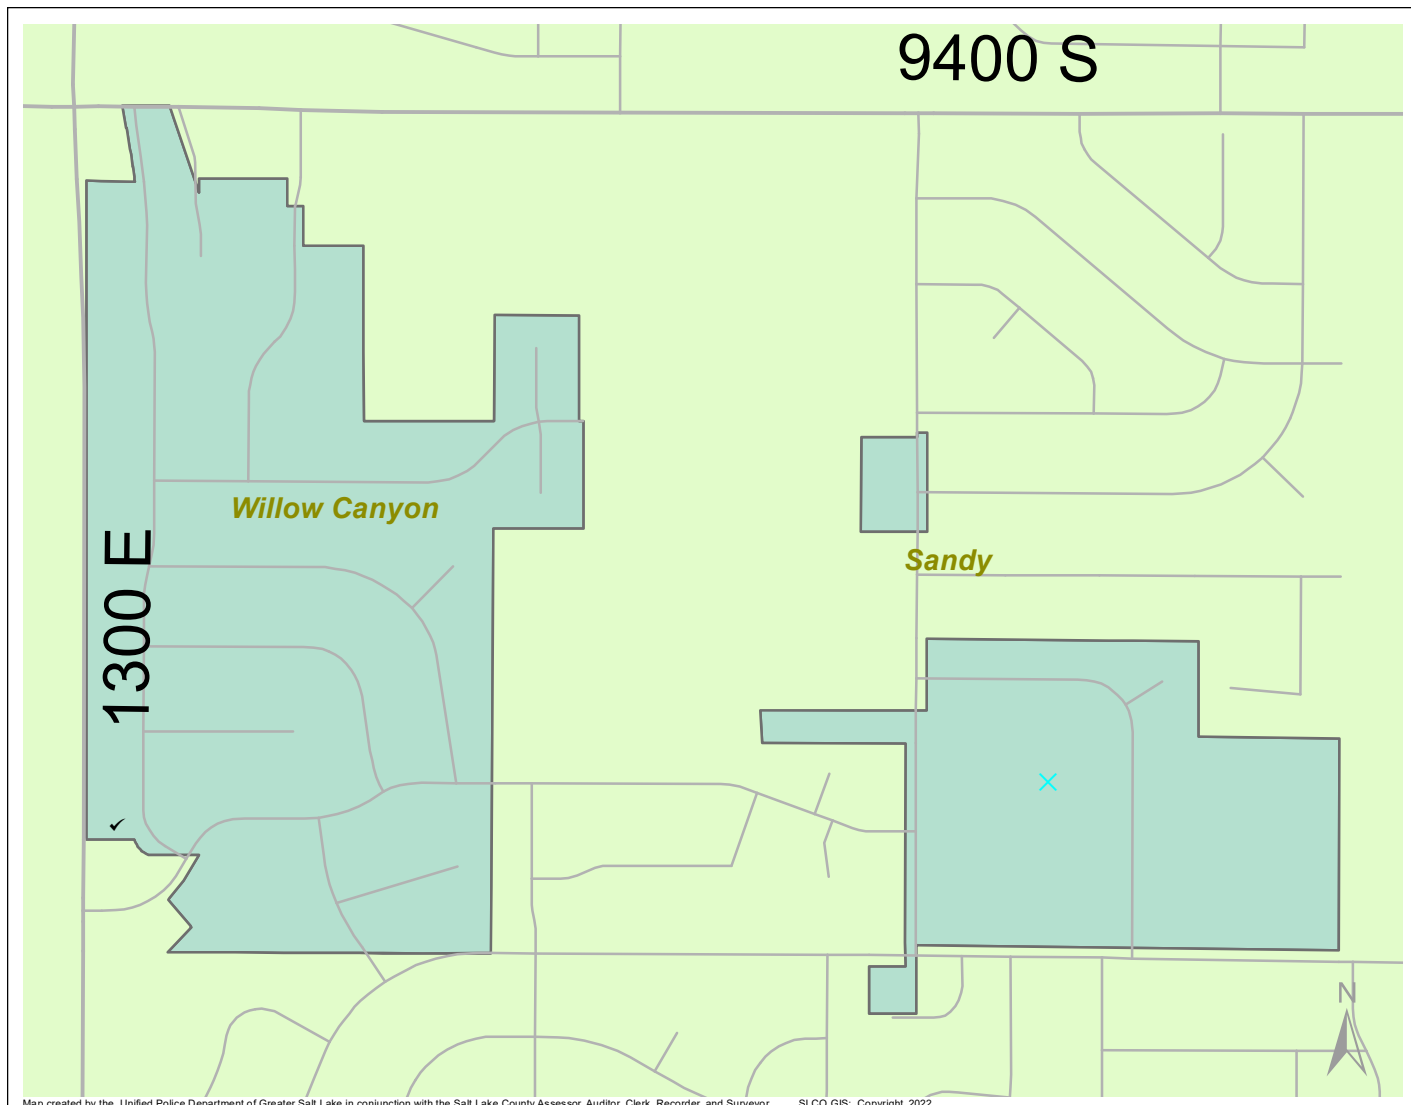

Case Report: Willow Canyon

2022

Jul

Total Number of Calls: 19
Total Number of Cases: 7
Total Number of Offenses: 7

SUMMARY OF GROUP A CRIMES	
Arson: 0	Domestic Violence: 0
Assaults: 0	Drive-By Shootings: 0
--Aggravated: 0	Drug Offenses: 0
--Simple: 0	Gang-related: 0
Auto Thefts: 0	Graffiti: 0
Burglary: 0	Hate Crimes: Unavailable
--Business: 0	Juvenile-related: Unavailable
--Residential: 0	Sex Crimes: 0
Homicide: 0	Suspicious Circumstances: 1
Sexual Assault: 0	Vandalism: 1
Robbery: 0	Weapon Violation: 0
Theft/Larceny: 0	Weapon/Force Involved: 0
Vehicle Burglary: 0	1 (Gun): 0
	2 (Knife): 0
	3 (Force Involved): 0
	5 (Unknown): 0
	6 (Rifle/Shotgun): 0

1. **LEGEND:**
2. Arson
   - Assault-Aggravated or Simple
   - Auto Theft
   - Burglary-Business or Residential
   - Domestic Violence
   - Drive-By Shooting
   - Drug-related Offense
   - Graffiti
   - Homicide
   - Sexual Assault
   - Robbery
   - Sex Offense
   - Suspicious Circumstance
   - Theft/Larceny
   - Vandalism
   - Vehicle Burglary
   - Weapon Violation

8/9/2022