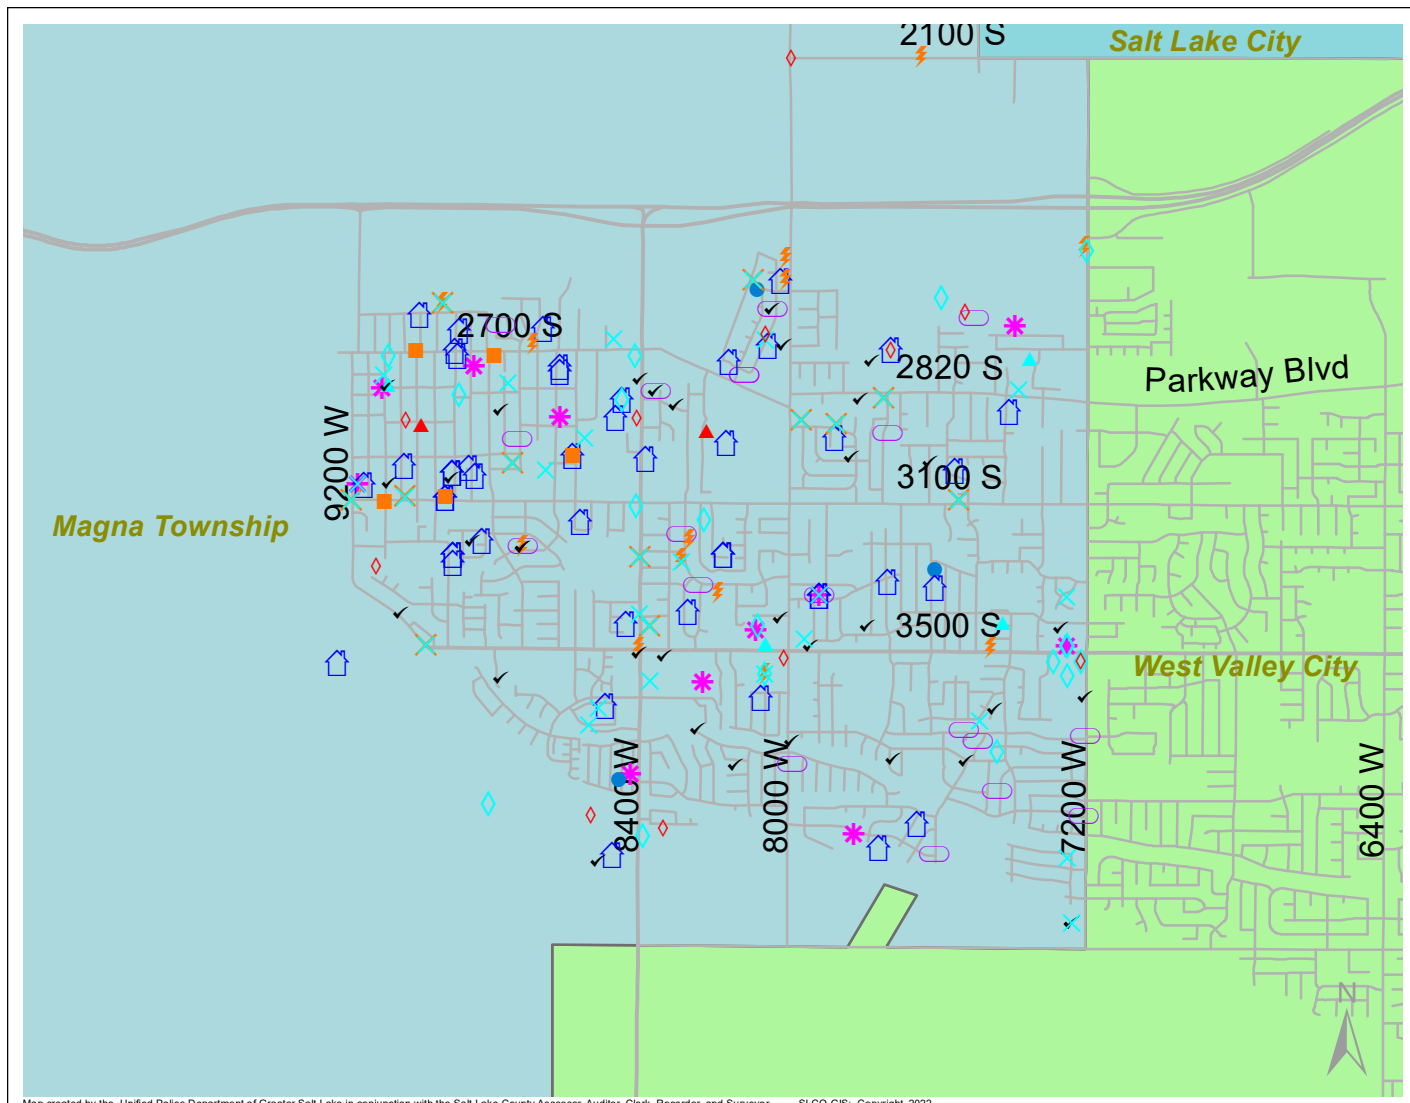

Case Report: Magna Township

2022

Jul

**UNIFIED
POLICE**
GREATER SALT LAKE

Total Number of Calls: 1717
Total Number of Cases: 568
Total Number of Offenses: 679

SUMMARY OF GROUP A CRIMES	
Arson: 0	Domestic Violence: 52
Assaults: 12	Drive-By Shootings: 0
--Aggravated: 2	Drug Offenses: 19
--Simple: 10	Gang-related: 5
Auto Thefts: 22	Graffiti: 14
Burglary: 3	Hate Crimes: Unavailable
--Business: 0	Juvenile-related: Unavailable
--Residential: 3	Sex Crimes: 4
Homicide: 0	Suspicious Circumstances: 36
Sexual Assault: 2	Vandalism: 38
Robbery: 0	Weapon Violation: 8
Theft/Larceny: 20	Weapon/Force Involved: 25
Vehicle Burglary: 11	1 (Gun): 2
	2 (Knife): 2
	3 (Force Involved): 14
	5 (Unknown): 0
	6 (Rifle/Shotgun): 0

1. **LEGEND:**
2. Arson
   - Assault-Aggravated or Simple
   - Auto Theft
   - Burglary-Business or Residential
   - Domestic Violence
   - Drive-By Shooting
   - Drug-related Offense
   - Graffiti
   - Homicide
   - Sexual Assault
   - Robbery
   - Sex Offense
   - Suspicious Circumstance
   - Theft/Larceny
   - Vandalism
   - Vehicle Burglary
   - Weapon Violation