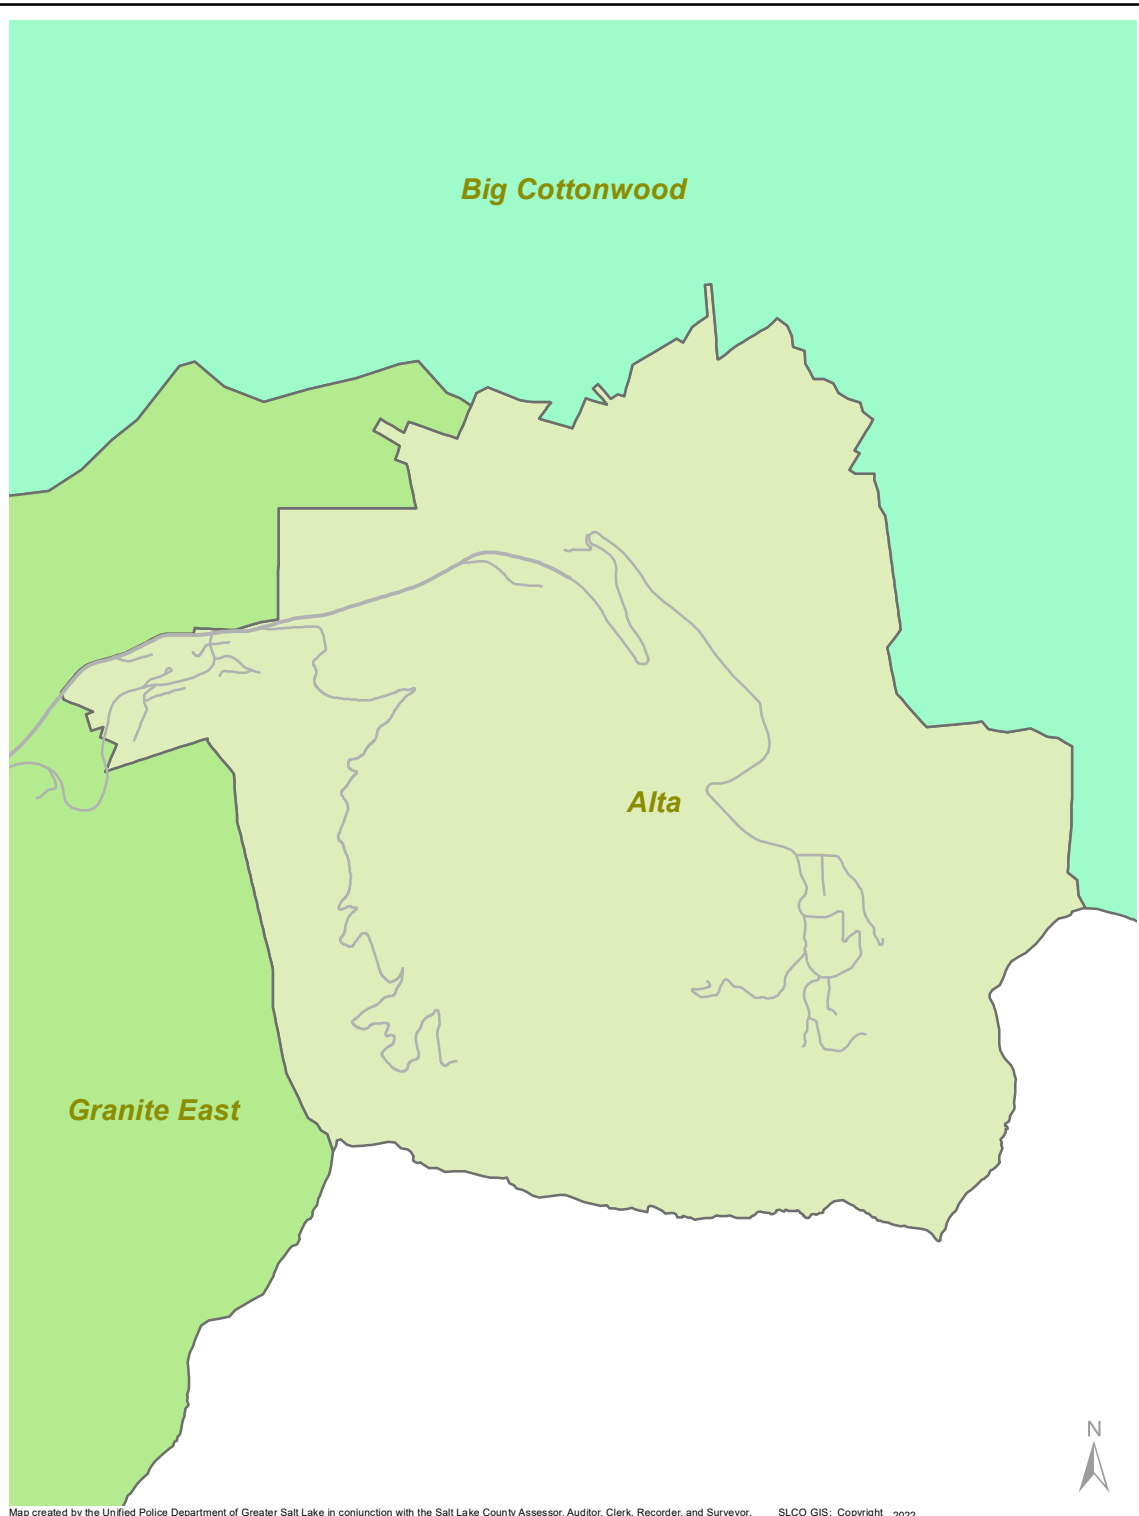

# Case Report: Alta

2022

Jan

Total Number of Calls: 60  
 Total Number of Cases: 2  
 Total Number of Offenses: 2

SUMMARY OF GROUP A CRIMES	
<b>Arson:</b> 0	<b>Domestic Violence:</b> 0
<b>Assaults:</b> 0	<b>Drive-By Shootings:</b> 0
--Aggravated: 0	<b>Drug Offenses:</b> 0
--Simple: 0	<b>Gang-related:</b> 0
<b>Auto Thefts:</b> 0	<b>Graffiti:</b> 0
<b>Burglary:</b> 0	<b>Hate Crimes:</b> Unavailable
--Business: 0	<b>Juvenile-related:</b> Unavailable
--Residential: 0	<b>Sex Crimes:</b> 0
<b>Homicide:</b> 0	<b>Suspicious Circumstances:</b> 0
<b>Sexual Assault:</b> 0	<b>Vandalism:</b> 0
<b>Robbery:</b> 0	<b>Weapon Violation:</b> 0
<b>Theft/Larceny:</b> 0	<b>Weapon/Force Involved:</b> 0
<b>Vehicle Burglary:</b> 0	1 (Gun): 0
	2 (Knife): 0
	3 (Force Involved): 0
	5 (Unknown): 0
	6 (Rifle/Shotgun): 0

Note: These count totals represent activity in the designated area ONLY, and only during the specified time period.

- LEGEND:**
- Arson
  - Assault-Aggravated or Simple
  - Auto Theft
  - Burglary-Business or Residential
  - Domestic Violence
  - Drive-By Shooting
  - Drug-related Offense
  - Graffiti
  - Homicide
  - Sexual Assault
  - Robbery
  - Sex Offense
  - Suspicious Circumstance
  - Theft/Larceny
  - Vandalism
  - Vehicle Burglary
  - Weapon Violation