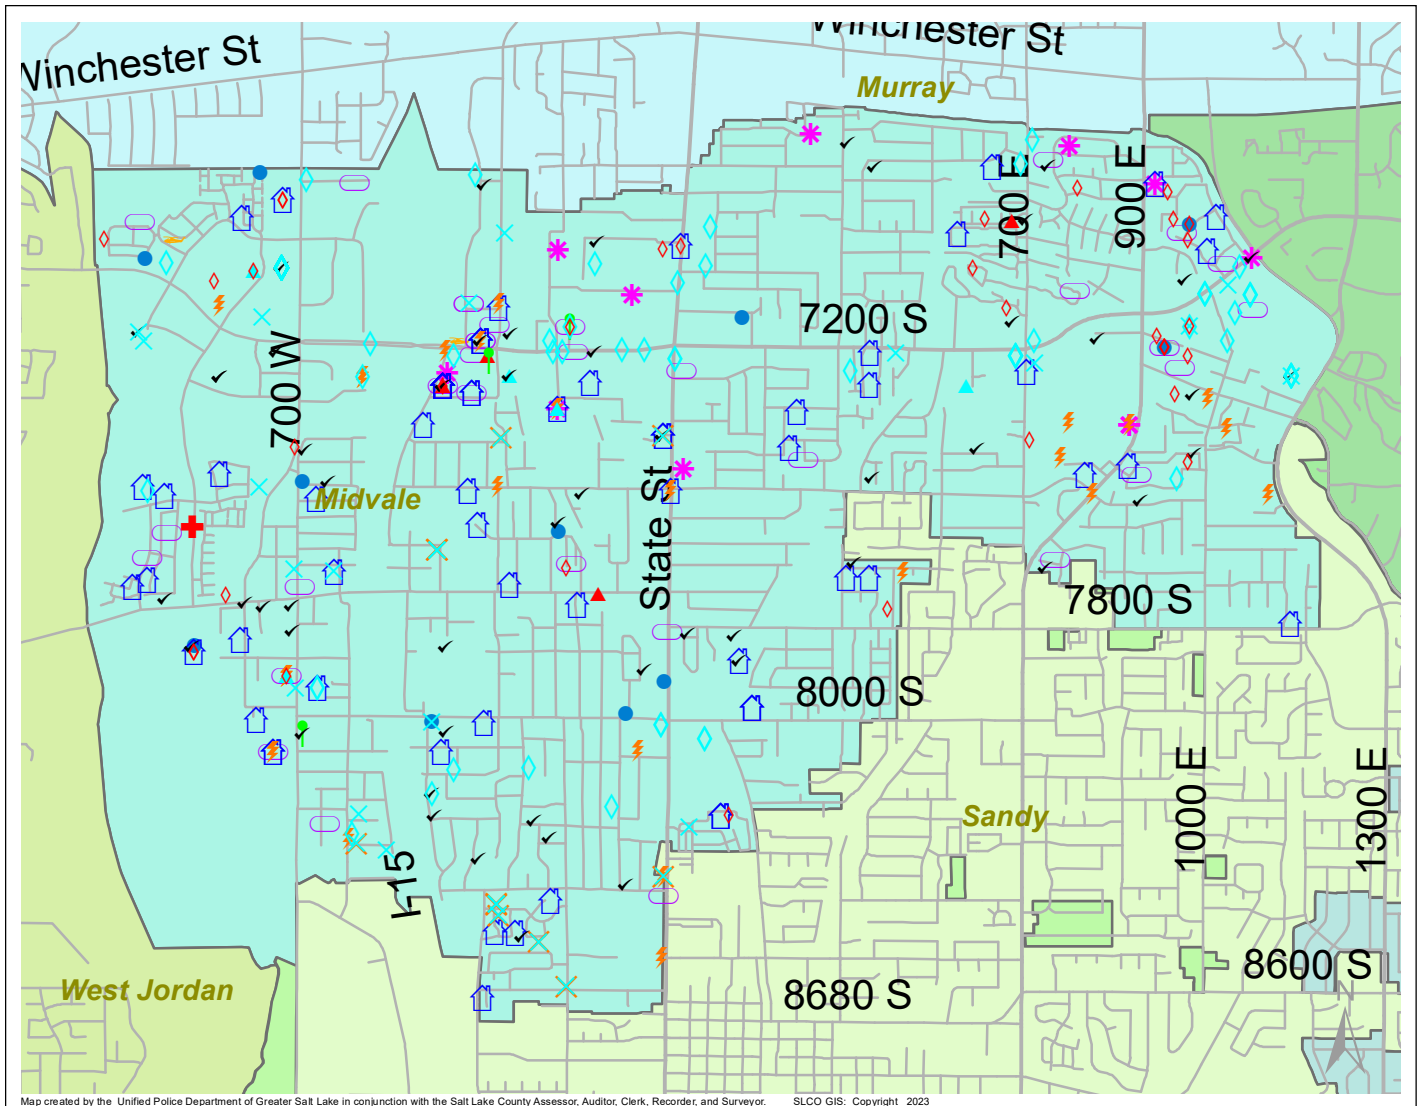

Case Report: Midvale

2022

Dec

UNIFIED POLICE
GREATER SALT LAKE

Total Number of Calls: 2739
Total Number of Cases: 940
Total Number of Offenses: 1185

SUMMARY OF GROUP A CRIMES	
Arson: 2	Domestic Violence: 87
Assaults: 11	Drive-By Shootings: 0
--Aggravated: 1	Drug Offenses: 44
--Simple: 10	Gang-related: 11
Auto Thefts: 36	Graffiti: 15
Burglary: 12	Hate Crimes: Unavailable
--Business: 4	Juvenile-related: Unavailable
--Residential: 6	Sex Crimes: 5
Homicide: 1	Suspicious Circumstances: 59
Sexual Assault: 4	Vandalism: 34
Robbery: 3	Weapon Violation: 1
Theft/Larceny: 88	Weapon/Force Involved: 52
Vehicle Burglary: 36	1 (Gun): 3
	2 (Knife): 6
	3 (Force Involved): 30
	5 (Unknown): 0
	6 (Rifle/Shotgun): 0

1. **LEGEND:**
2. Arson
   - Assault-Aggravated or Simple
   - Auto Theft
   - Burglary-Business or Residential
   - Domestic Violence
   - Drive-By Shooting
   - Drug-related Offense
   - Graffiti
   - Homicide
   - Sexual Assault
   - Robbery
   - Sex Offense
   - Suspicious Circumstance
   - Theft/Larceny
   - Vandalism
   - Vehicle Burglary
   - Weapon Violation