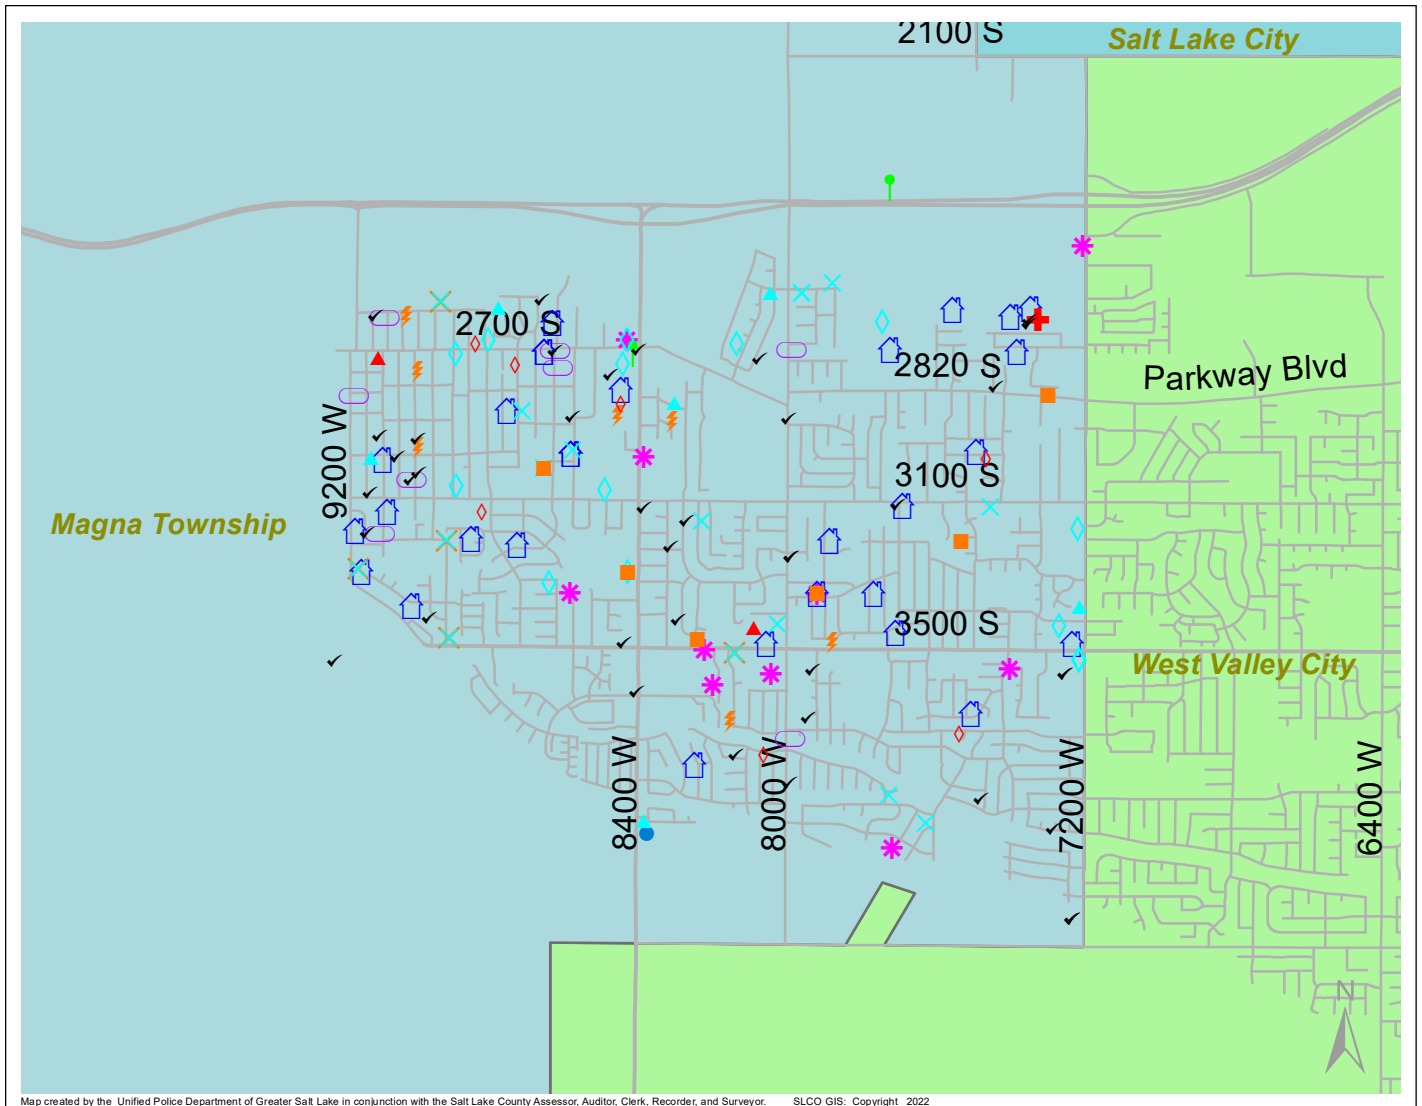

Case Report: Magna Township

2022

Apr

Total Number of Calls: 1301
Total Number of Cases: 459
Total Number of Offenses: 528

SUMMARY OF GROUP A CRIMES	
Arson: 0	Domestic Violence: 38
Assaults: 10	Drive-By Shootings: 0
--Aggravated: 1	Drug Offenses: 7
--Simple: 9	Gang-related: 6
Auto Thefts: 11	Graffiti: 7
Burglary: 1	Hate Crimes: Unavailable
--Business: 1	Juvenile-related: Unavailable
--Residential: 0	Sex Crimes: 7
Homicide: 1	Suspicious Circumstances: 45
Sexual Assault: 3	Vandalism: 22
Robbery: 2	Weapon Violation: 7
Theft/Larceny: 16	Weapon/Force Involved: 26
Vehicle Burglary: 7	1 (Gun): 6
	2 (Knife): 2
	3 (Force Involved): 11
	5 (Unknown): 0
	6 (Rifle/Shotgun): 1

1. **LEGEND:**
2. Arson
   - Assault-Aggravated or Simple
   - Auto Theft
   - Burglary-Business or Residential
   - Domestic Violence
   - Drive-By Shooting
   - Drug-related Offense
   - Graffiti
   - Homicide
   - Sexual Assault
   - Robbery
   - Sex Offense
   - Suspicious Circumstance
   - Theft/Larceny
   - Vandalism
   - Vehicle Burglary
   - Weapon Violation