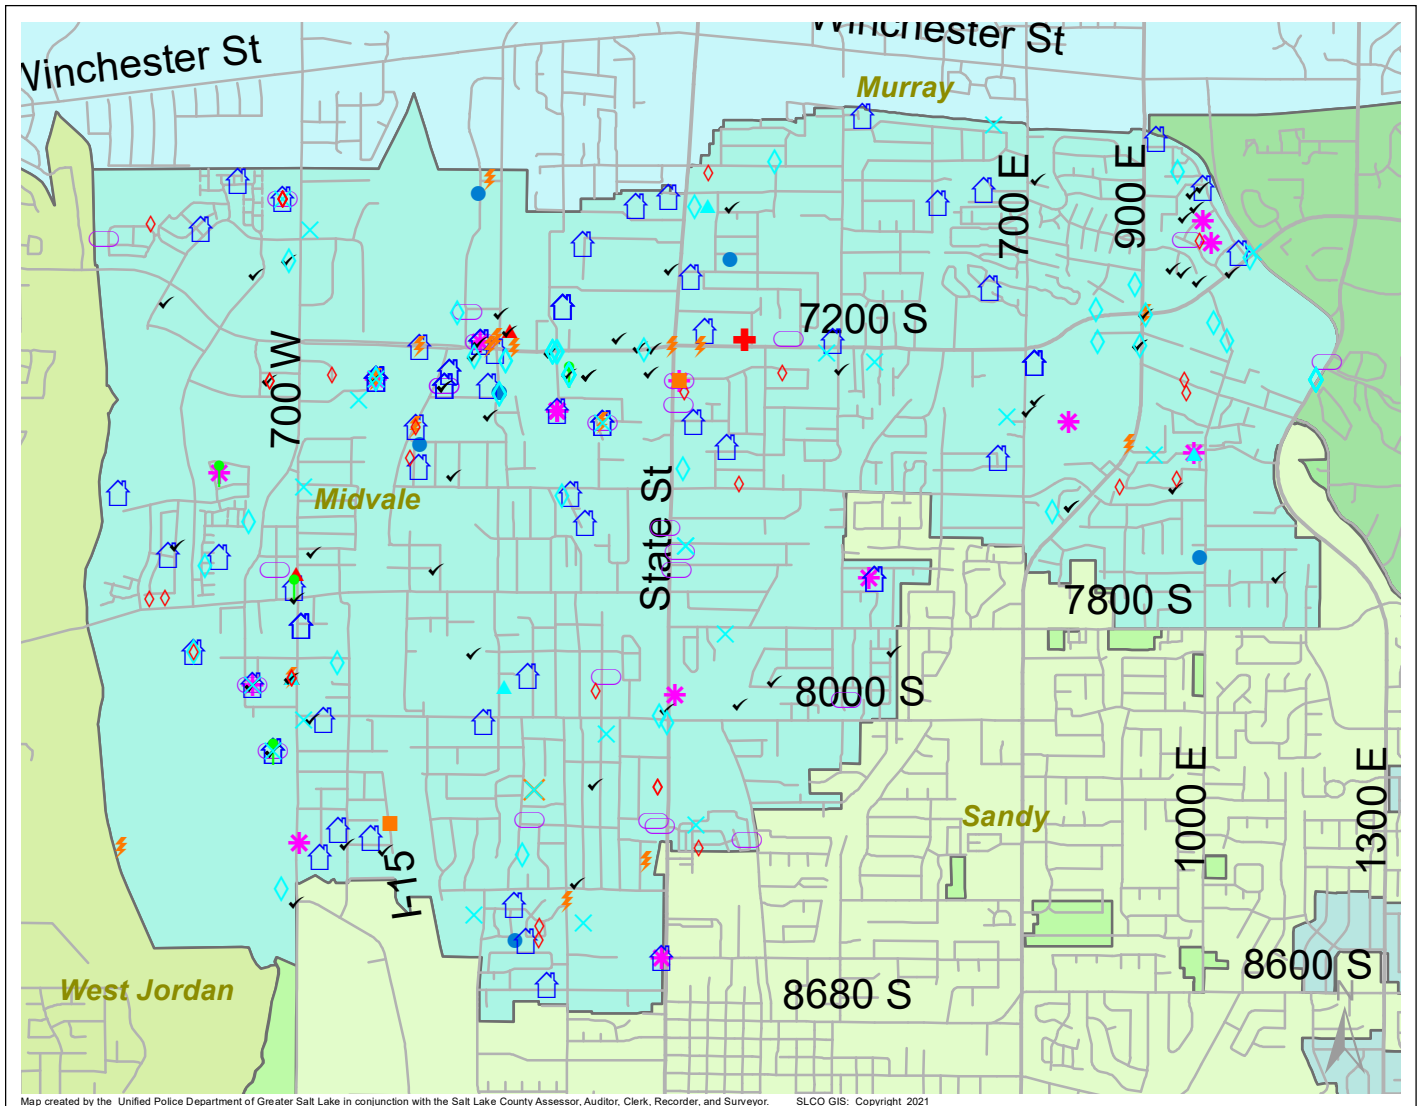

Case Report: Midvale

2021

Nov

**UNIFIED
POLICE**
GREATER SALT LAKE

Total Number of Calls: 2405
Total Number of Cases: 860
Total Number of Offenses: 1021

SUMMARY OF GROUP A CRIMES	
Arson: 0	Domestic Violence: 77
Assaults: 18	Drive-By Shootings: 0
--Aggravated: 1	Drug Offenses: 31
--Simple: 17	Gang-related: 5
Auto Thefts: 27	Graffiti: 6
Burglary: 8	Hate Crimes: Unavailable
--Business: 5	Juvenile-related: Unavailable
--Residential: 3	Sex Crimes: 5
Homicide: 1	Suspicious Circumstances: 63
Sexual Assault: 4	Vandalism: 31
Robbery: 4	Weapon Violation: 4
Theft/Larceny: 58	Weapon/Force Involved: 38
Vehicle Burglary: 33	1 (Gun): 4
	2 (Knife): 3
	3 (Force Involved): 18
	5 (Unknown): 0
	6 (Rifle/Shotgun): 0

1. **LEGEND:**
2. Arson
   - Assault-Aggravated or Simple
   - Auto Theft
   - Burglary-Business or Residential
   - Domestic Violence
   - Drive-By Shooting
   - Drug-related Offense
   - Graffiti
   - Homicide
   - Sexual Assault
   - Robbery
   - Sex Offense
   - Suspicious Circumstance
   - Theft/Larceny
   - Vandalism
   - Vehicle Burglary
   - Weapon Violation

12/6/2021