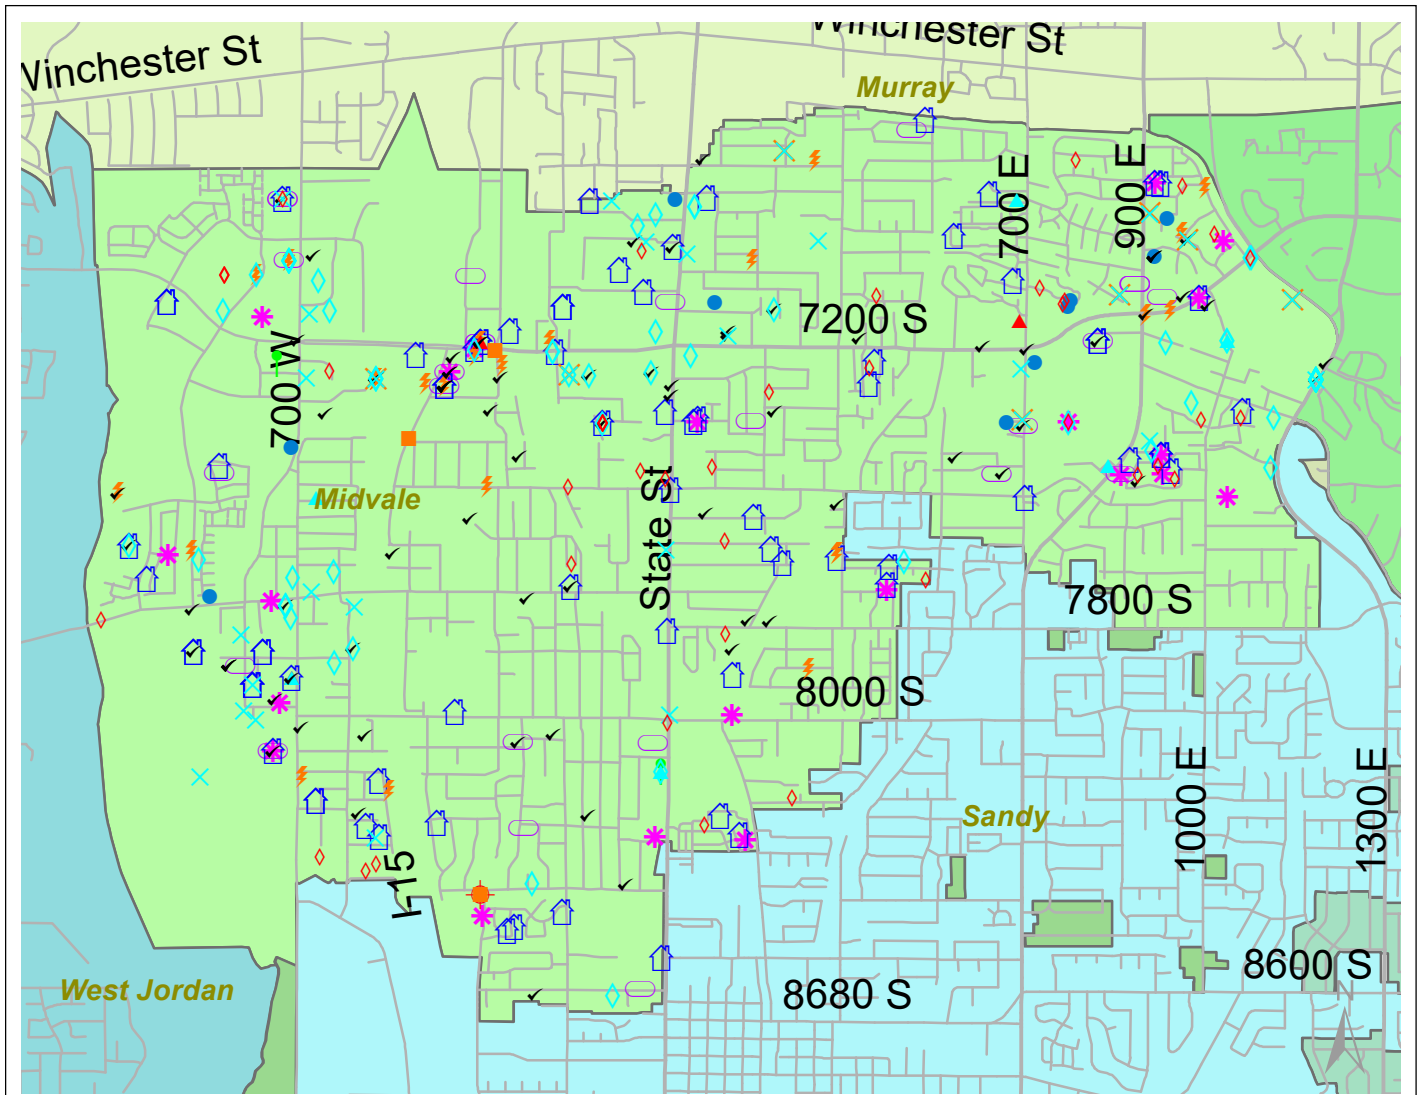

Case Report: Midvale

2021

May

UNIFIED POLICE
GREATER SALT LAKE

Total Number of Calls: 3103
Total Number of Cases: 989
Total Number of Offenses: 1136

SUMMARY OF GROUP A CRIMES	
Arson: 0	Domestic Violence: 88
Assaults: 23	Drive-By Shootings: 1
--Aggravated: 2	Drug Offenses: 35
--Simple: 21	Gang-related: 13
Auto Thefts: 29	Graffiti: 12
Burglary: 11	Hate Crimes: Unavailable
--Business: 6	Juvenile-related: Unavailable
--Residential: 4	Sex Crimes: 6
Homicide: 0	Suspicious Circumstances: 82
Sexual Assault: 3	Vandalism: 36
Robbery: 2	Weapon Violation: 3
Theft/Larceny: 62	Weapon/Force Involved: 34
Vehicle Burglary: 44	1 (Gun): 2
	2 (Knife): 1
	3 (Force Involved): 20
	5 (Unknown): 0
	6 (Rifle/Shotgun): 0

1. **LEGEND:**
2. Arson
   - Assault-Aggravated or Simple
   - Auto Theft
   - Burglary-Business or Residential
   - Domestic Violence
   - Drive-By Shooting
   - Drug-related Offense
   - Graffiti
   - Homicide
   - Sexual Assault
   - Robbery
   - Sex Offense
   - Suspicious Circumstance
   - Theft/Larceny
   - Vandalism
   - Vehicle Burglary
   - Weapon Violation