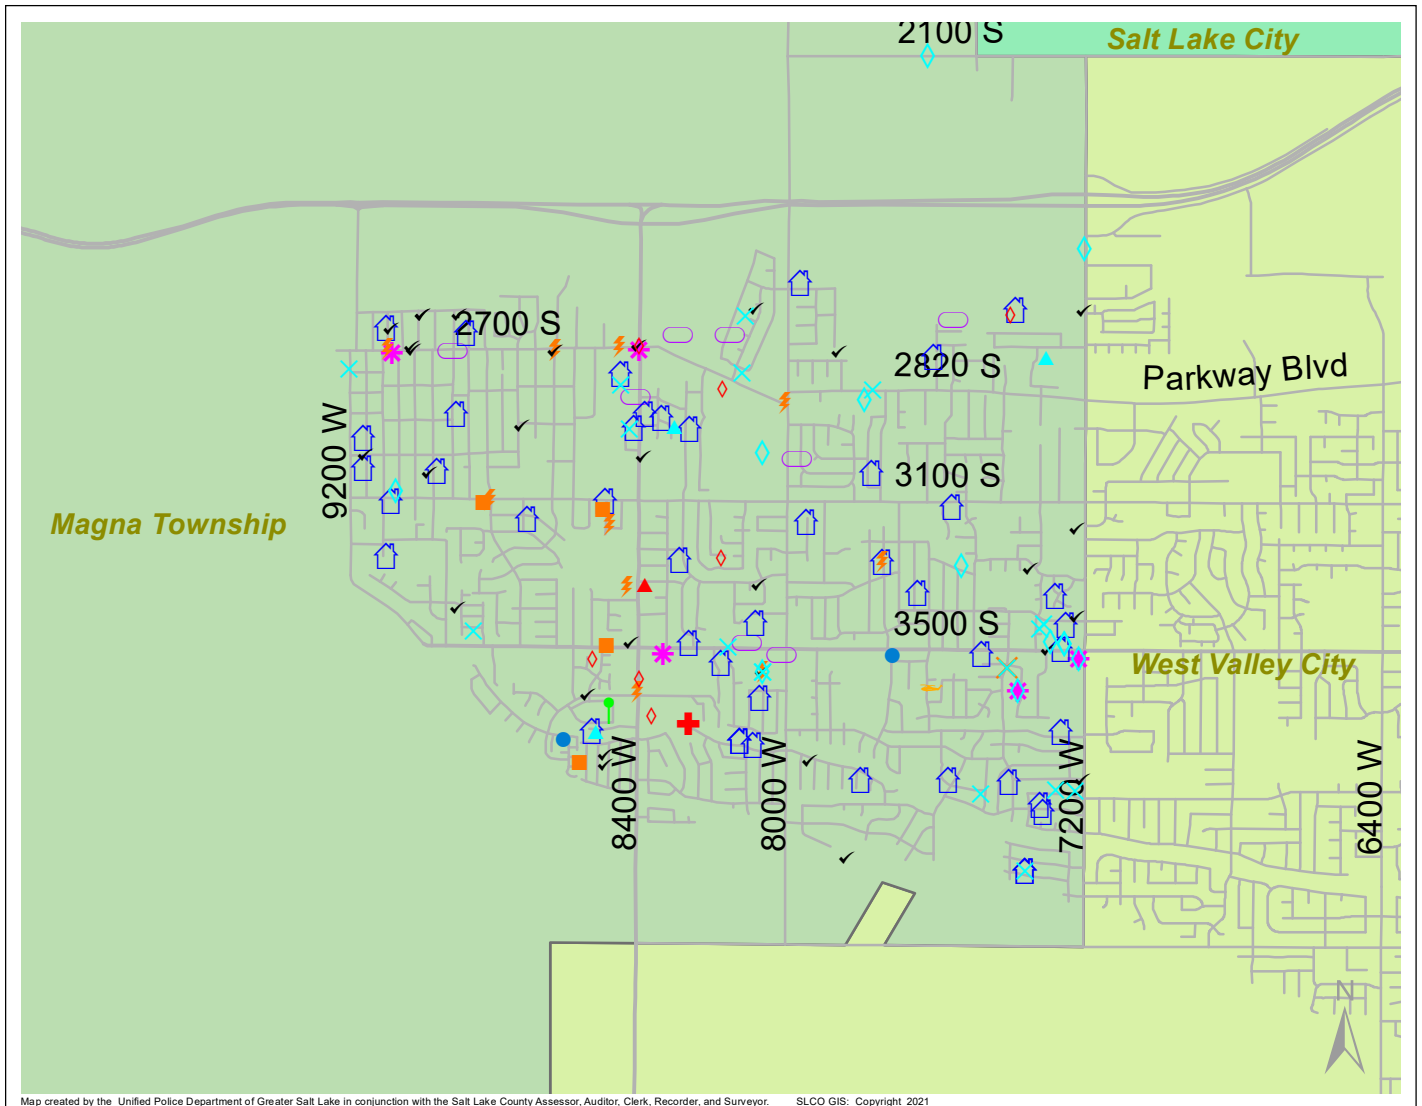

Case Report: Magna Township

2021

May

UNIFIED POLICE
GREATER SALT LAKE

Total Number of Calls: 1633
Total Number of Cases: 476
Total Number of Offenses: 553

SUMMARY OF GROUP A CRIMES	
Arson: 1	Domestic Violence: 54
Assaults: 5	Drive-By Shootings: 0
--Aggravated: 2	Drug Offenses: 13
--Simple: 3	Gang-related: 7
Auto Thefts: 8	Graffiti: 2
Burglary: 3	Hate Crimes: Unavailable
--Business: 1	Juvenile-related: Unavailable
--Residential: 2	Sex Crimes: 3
Homicide: 1	Suspicious Circumstances: 31
Sexual Assault: 1	Vandalism: 19
Robbery: 1	Weapon Violation: 4
Theft/Larceny: 12	Weapon/Force Involved: 19
Vehicle Burglary: 7	1 (Gun): 1
	2 (Knife): 2
	3 (Force Involved): 9
	5 (Unknown): 0
	6 (Rifle/Shotgun): 0

1. **LEGEND:**
2. Arson
   - Assault-Aggravated or Simple
   - Auto Theft
   - Burglary-Business or Residential
   - Domestic Violence
   - Drive-By Shooting
   - Drug-related Offense
   - Graffiti
   - Homicide
   - Sexual Assault
   - Robbery
   - Sex Offense
   - Suspicious Circumstance
   - Theft/Larceny
   - Vandalism
   - Vehicle Burglary
   - Weapon Violation