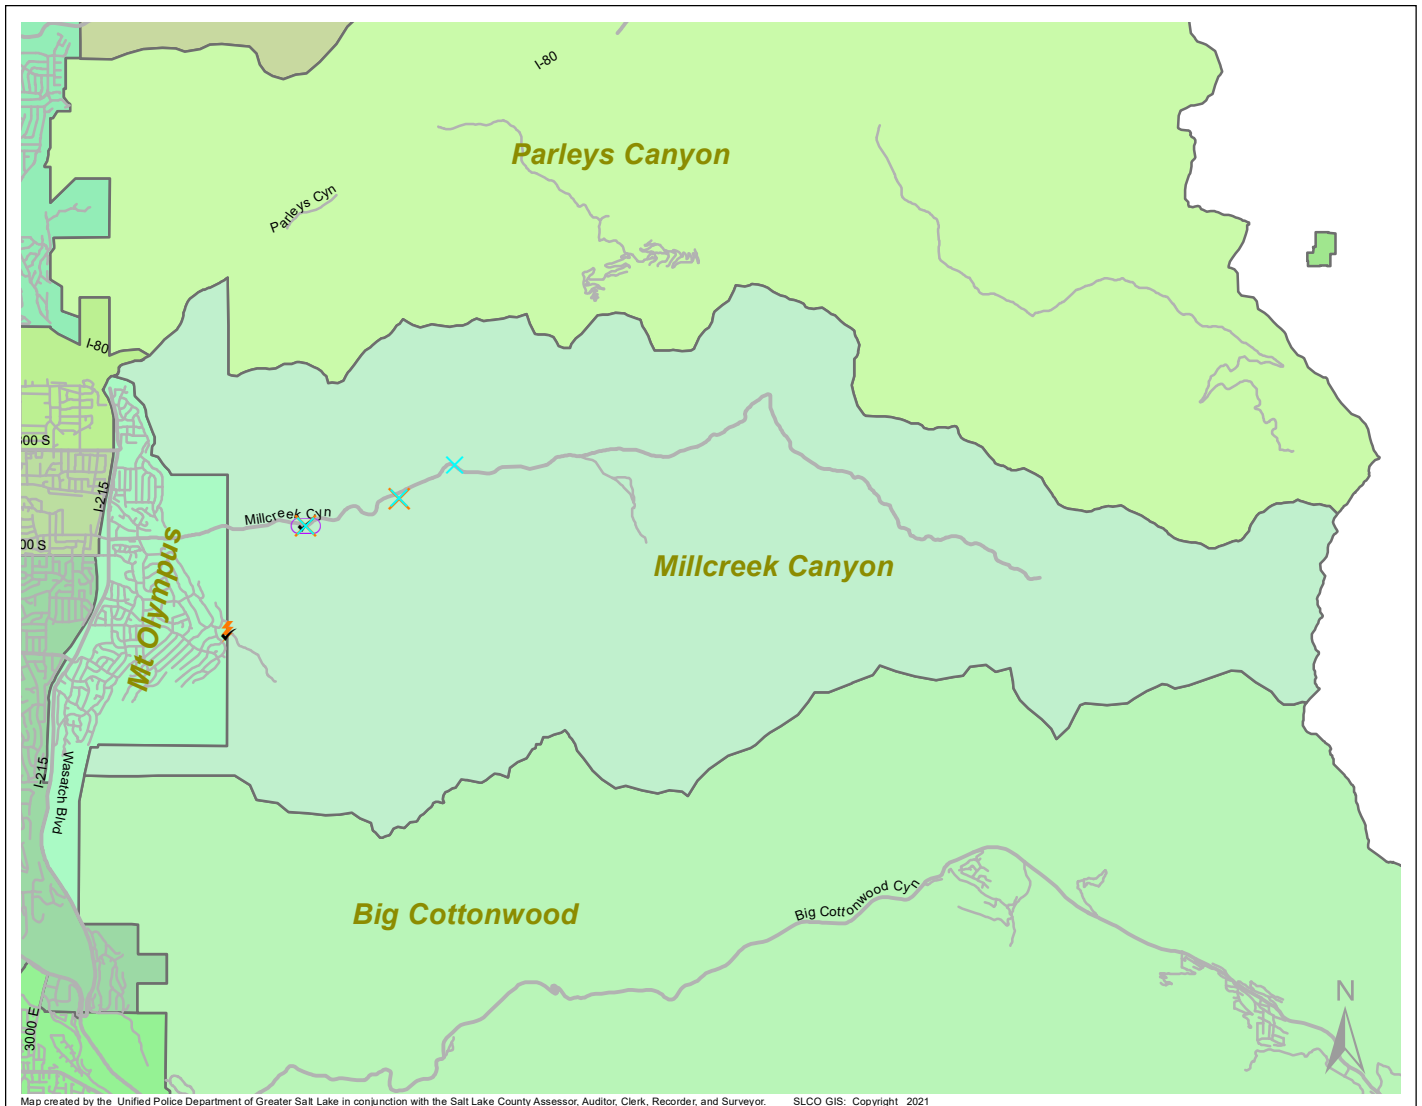

Case Report: Millcreek Canyon

2021

Aug

**UNIFIED
POLICE**
GREATER SALT LAKE

Total Number of Calls: 22
Total Number of Cases: 9
Total Number of Offenses: 11

SUMMARY OF GROUP A CRIMES	
Arson: 0	Domestic Violence: 0
Assaults: 0	Drive-By Shootings: 0
--Aggravated: 0	Drug Offenses: 2
--Simple: 0	Gang-related: 1
Auto Thefts: 1	Graffiti: 2
Burglary: 0	Hate Crimes: Unavailable
--Business: 0	Juvenile-related: Unavailable
--Residential: 0	Sex Crimes: 0
Homicide: 0	Suspicious Circumstances: 2
Sexual Assault: 0	Vandalism: 3
Robbery: 0	Weapon Violation: 0
Theft/Larceny: 0	Weapon/Force Involved: 0
Vehicle Burglary: 0	1 (Gun): 0
	2 (Knife): 0
	3 (Force Involved): 0
	5 (Unknown): 0
	6 (Rifle/Shotgun): 0

1. **LEGEND:**
2. Arson
   - Assault-Aggravated or Simple
   - Auto Theft
   - Burglary-Business or Residential
   - Domestic Violence
   - Drive-By Shooting
   - Drug-related Offense
   - Graffiti
   - Homicide
   - Sexual Assault
   - Robbery
   - Sex Offense
   - Suspicious Circumstance
   - Theft/Larceny
   - Vandalism
   - Vehicle Burglary
   - Weapon Violation