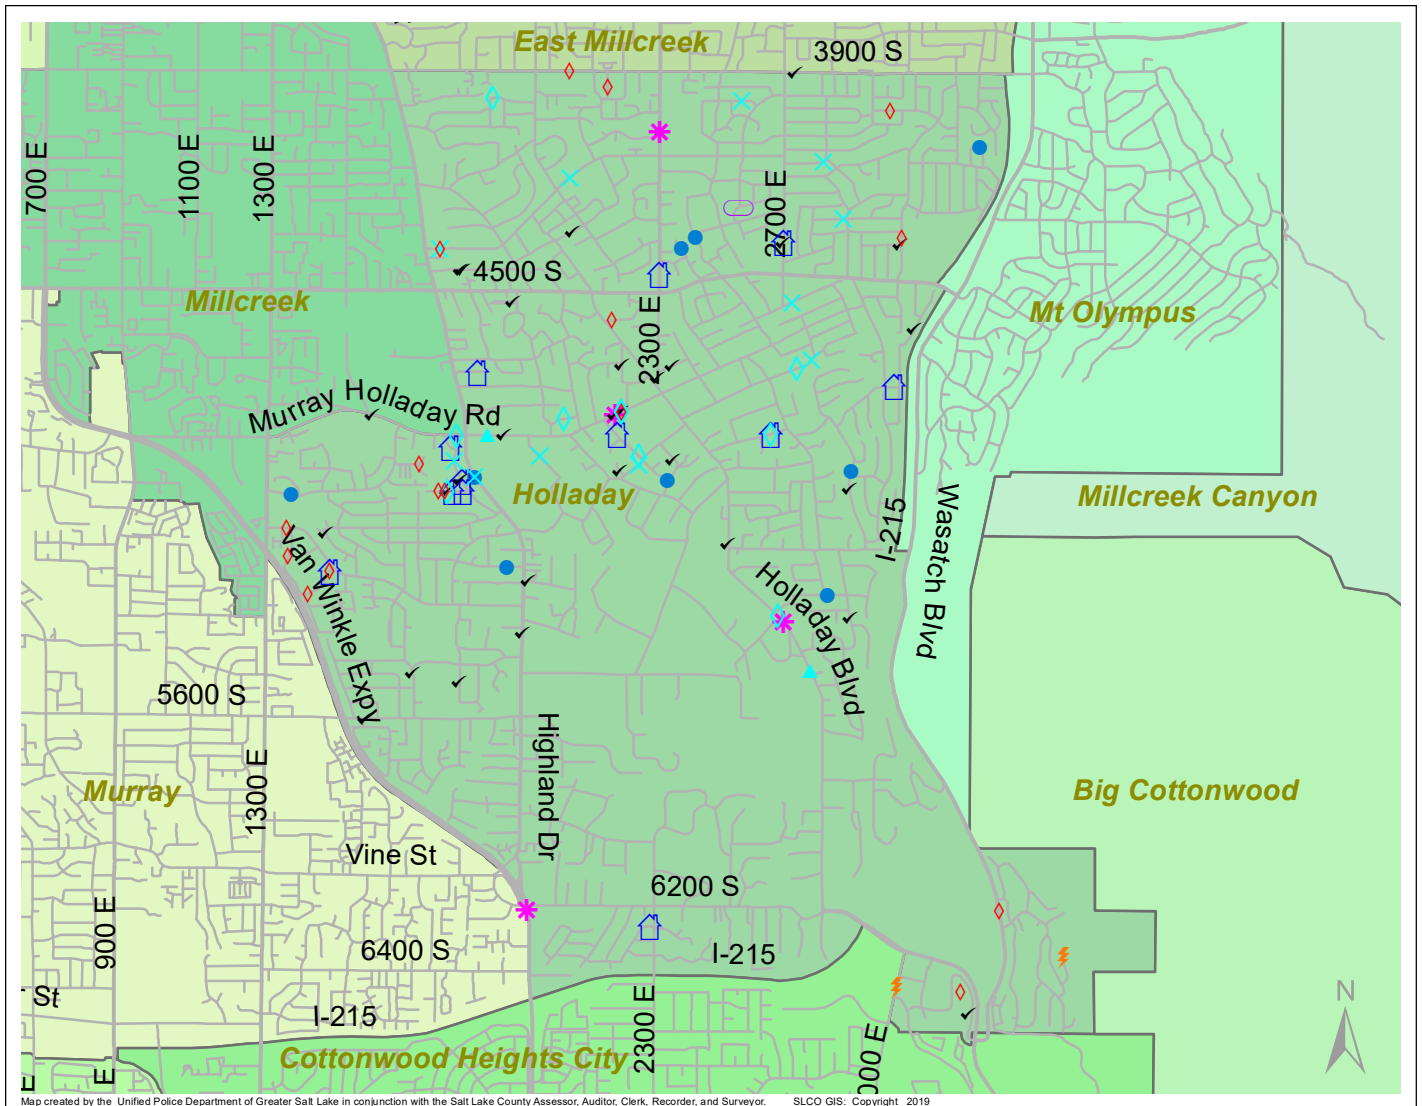

Case Report: Holladay

2019

Oct

UNIFIED POLICE
GREATER SALT LAKE

Total Number of Calls: 803
Total Number of Cases: 271
Total Number of Offenses: 297

SUMMARY OF GROUP A CRIMES	
Arson: 0	Domestic Violence: 13
Assaults: 4	Drive-By Shootings: 0
--Aggravated: 0	Drug Offenses: 3
--Simple: 4	Gang-related: 0
Auto Thefts: 1	Graffiti: 0
Burglary: 9	Hate Crimes: Unavailable
--Business: 1	Juvenile-related: Unavailable
--Residential: 8	Sex Crimes: 2
Homicide: 0	Suspicious Circumstances: 30
Sexual Assault: 0	Vandalism: 13
Robbery: 0	Weapon Violation: 0
Theft/Larceny: 11	Weapon/Force Involved: 4
Vehicle Burglary: 16	1 (Gun): 0
	2 (Knife): 0
	3 (Force Involved): 1
	5 (Unknown): 1
	6 (Rifle/Shotgun): 0

1. **LEGEND:**
2. Arson
   - Assault-Aggravated or Simple
   - Auto Theft
   - Burglary-Business or Residential
   - Domestic Violence
   - Drive-By Shooting
   - Drug-related Offense
   - Graffiti
   - Homicide
   - Sexual Assault
   - Robbery
   - Sex Offense
   - Suspicious Circumstance
   - Theft/Larceny
   - Vandalism
   - Vehicle Burglary
   - Weapon Violation