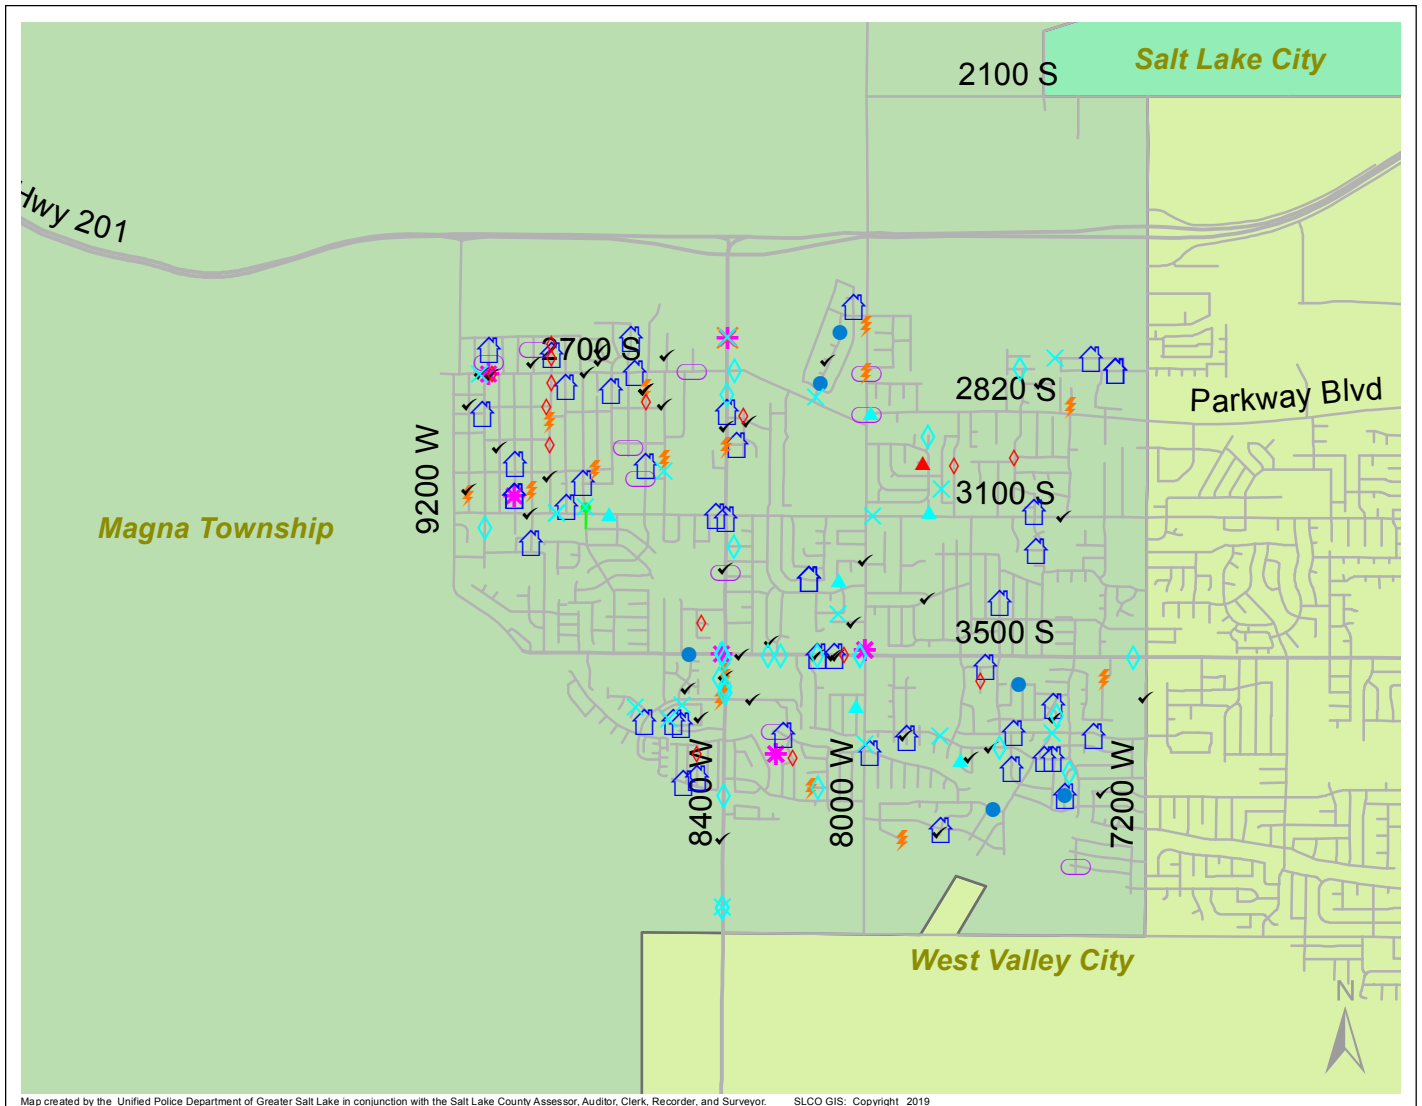

Case Report: Magna Township

2019

Aug

**UNIFIED
POLICE**
GREATER SALT LAKE

Total Number of Calls: 1489
Total Number of Cases: 520
Total Number of Offenses: 576

SUMMARY OF GROUP A CRIMES	
Arson: 0	Domestic Violence: 49
Assaults: 11	Drive-By Shootings: 0
--Aggravated: 0	Drug Offenses: 20
--Simple: 11	Gang-related: 4
Auto Thefts: 11	Graffiti: 2
Burglary: 7	Hate Crimes: Unavailable
--Business: 1	Juvenile-related: Unavailable
--Residential: 6	Sex Crimes: 6
Homicide: 0	Suspicious Circumstances: 43
Sexual Assault: 1	Vandalism: 22
Robbery: 1	Weapon Violation: 1
Theft/Larceny: 28	Weapon/Force Involved: 19
Vehicle Burglary: 15	1 (Gun): 2
	2 (Knife): 0
	3 (Force Involved): 7
	5 (Unknown): 2
	6 (Rifle/Shotgun): 0

1. **LEGEND:**
2. Arson
   - Assault-Aggravated or Simple
   - Auto Theft
   - Burglary-Business or Residential
   - Domestic Violence
   - Drive-By Shooting
   - Drug-related Offense
   - Graffiti
   - Homicide
   - Sexual Assault
   - Robbery
   - Sex Offense
   - Suspicious Circumstance
   - Theft/Larceny
   - Vandalism
   - Vehicle Burglary
   - Weapon Violation