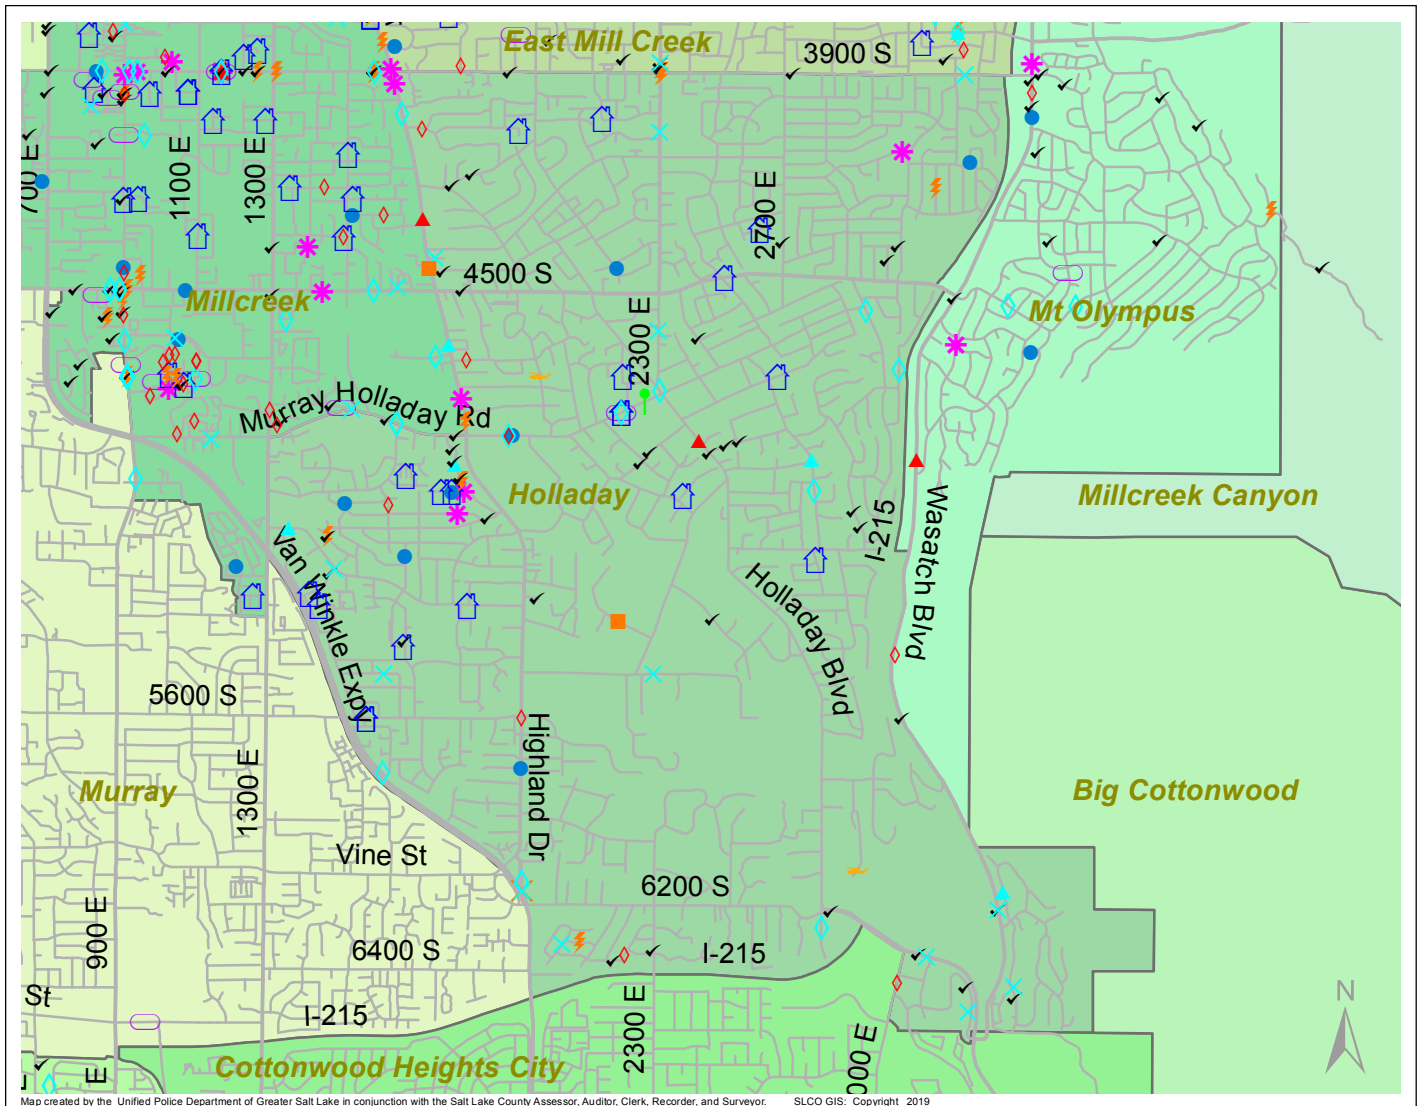

Case Report: Holladay

2019

Aug

UNIFIED POLICE
GREATER SALT LAKE

Total Number of Calls: 1037
Total Number of Cases: 324
Total Number of Offenses: 353

SUMMARY OF GROUP A CRIMES	
Arson: 2	Domestic Violence: 20
Assaults: 3	Drive-By Shootings: 0
--Aggravated: 0	Drug Offenses: 6
--Simple: 3	Gang-related: 0
Auto Thefts: 1	Graffiti: 1
Burglary: 7	Hate Crimes: Unavailable
--Business: 4	Juvenile-related: Unavailable
--Residential: 3	Sex Crimes: 4
Homicide: 0	Suspicious Circumstances: 35
Sexual Assault: 2	Vandalism: 13
Robbery: 1	Weapon Violation: 2
Theft/Larceny: 9	Weapon/Force Involved: 8
Vehicle Burglary: 7	1 (Gun): 0
	2 (Knife): 0
	3 (Force Involved): 4
	5 (Unknown): 0
	6 (Rifle/Shotgun): 0

1. **LEGEND:**
2. Arson
   - Assault-Aggravated or Simple
   - Auto Theft
   - Burglary-Business or Residential
   - Domestic Violence
   - Drive-By Shooting
   - Drug-related Offense
   - Graffiti
   - Homicide
   - Sexual Assault
   - Robbery
   - Sex Offense
   - Suspicious Circumstance
   - Theft/Larceny
   - Vandalism
   - Vehicle Burglary
   - Weapon Violation