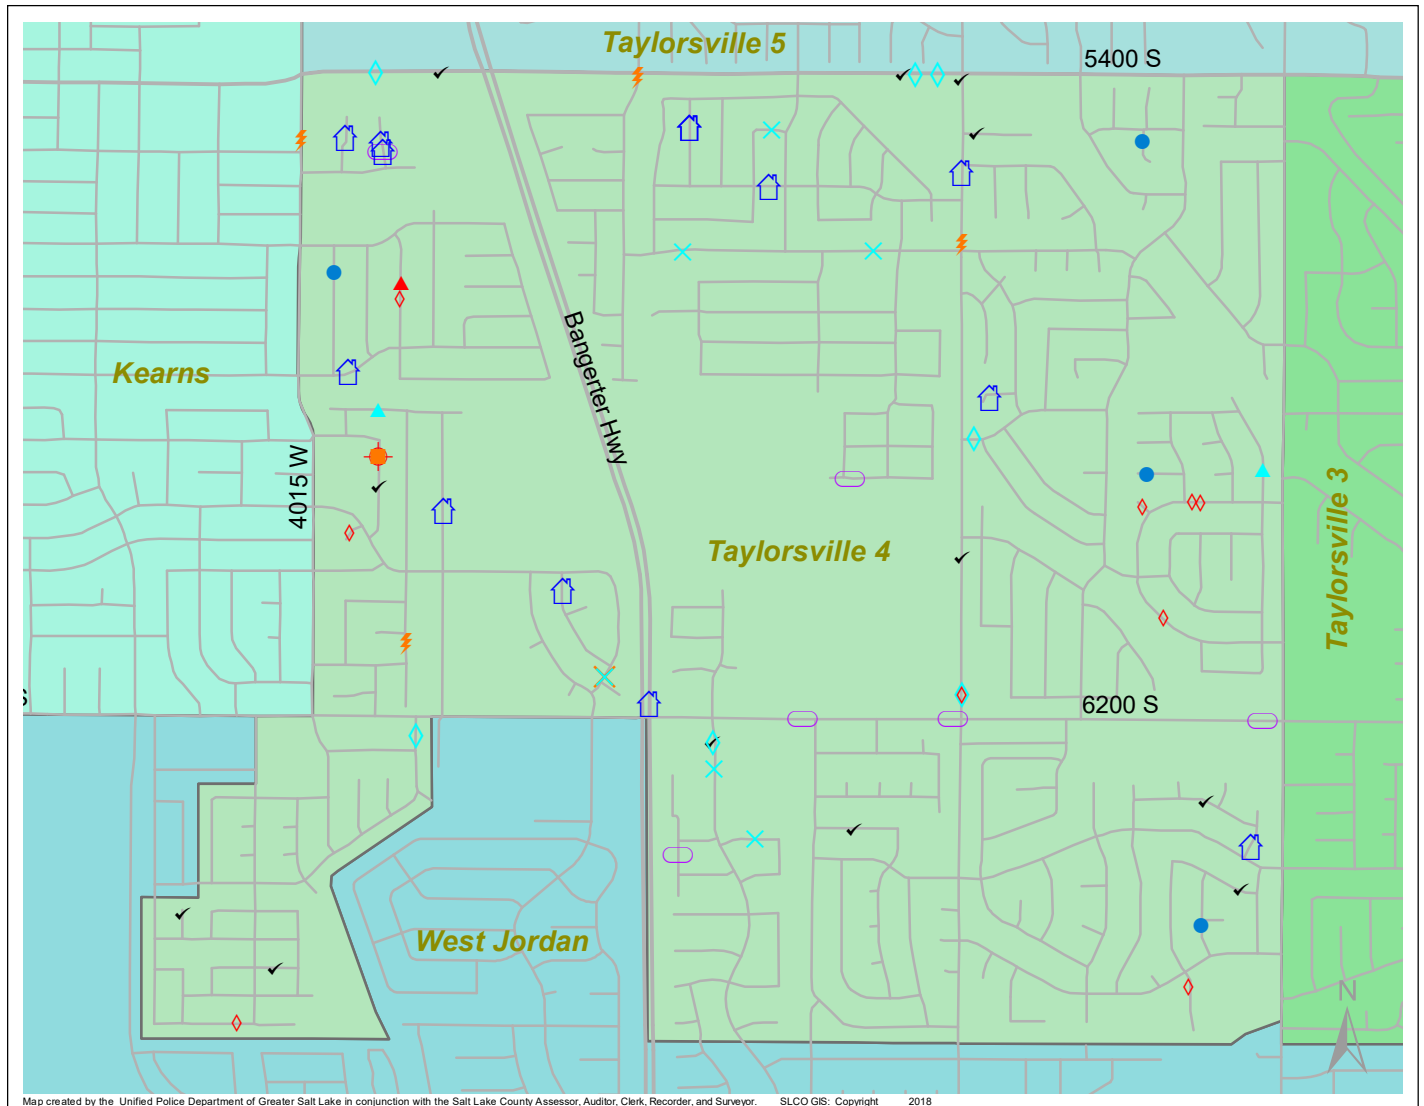

Case Report: Taylorsville 4

2018

Oct

UNIFIED POLICE
GREATER SALT LAKE

Total Number of Calls: 579
Total Number of Cases: 155
Total Number of Offenses: 183

SUMMARY OF GROUP A CRIMES	
Arson: 0	Domestic Violence: 13
Assaults: 2	Drive-By Shootings: 1
--Aggravated: 0	Drug Offenses: 7
--Simple: 2	Gang-related: 0
Auto Thefts: 7	Graffiti: 1
Burglary: 4	Hate Crimes: Unavailable
--Business: 1	Juvenile-related: Unavailable
--Residential: 3	Sex Crimes: 2
Homicide: 0	Suspicious Circumstances: 12
Sexual Assault: 1	Vandalism: 6
Robbery: 0	Weapon Violation: 2
Theft/Larceny: 7	Weapon/Force Involved: 5
Vehicle Burglary: 9	1 (Gun): 0
	2 (Knife): 0
	3 (Force Involved): 0
	5 (Unknown): 0
	6 (Rifle/Shotgun): 0

1. **LEGEND:**
2. Arson
   - Assault-Aggravated or Simple
   - Auto Theft
   - Burglary-Business or Residential
   - Domestic Violence
   - Drive-By Shooting
   - Drug-related Offense
   - Graffiti
   - Homicide
   - Sexual Assault
   - Robbery
   - Sex Offense
   - Suspicious Circumstance
   - Theft/Larceny
   - Vandalism
   - Vehicle Burglary
   - Weapon Violation

11/6/2018