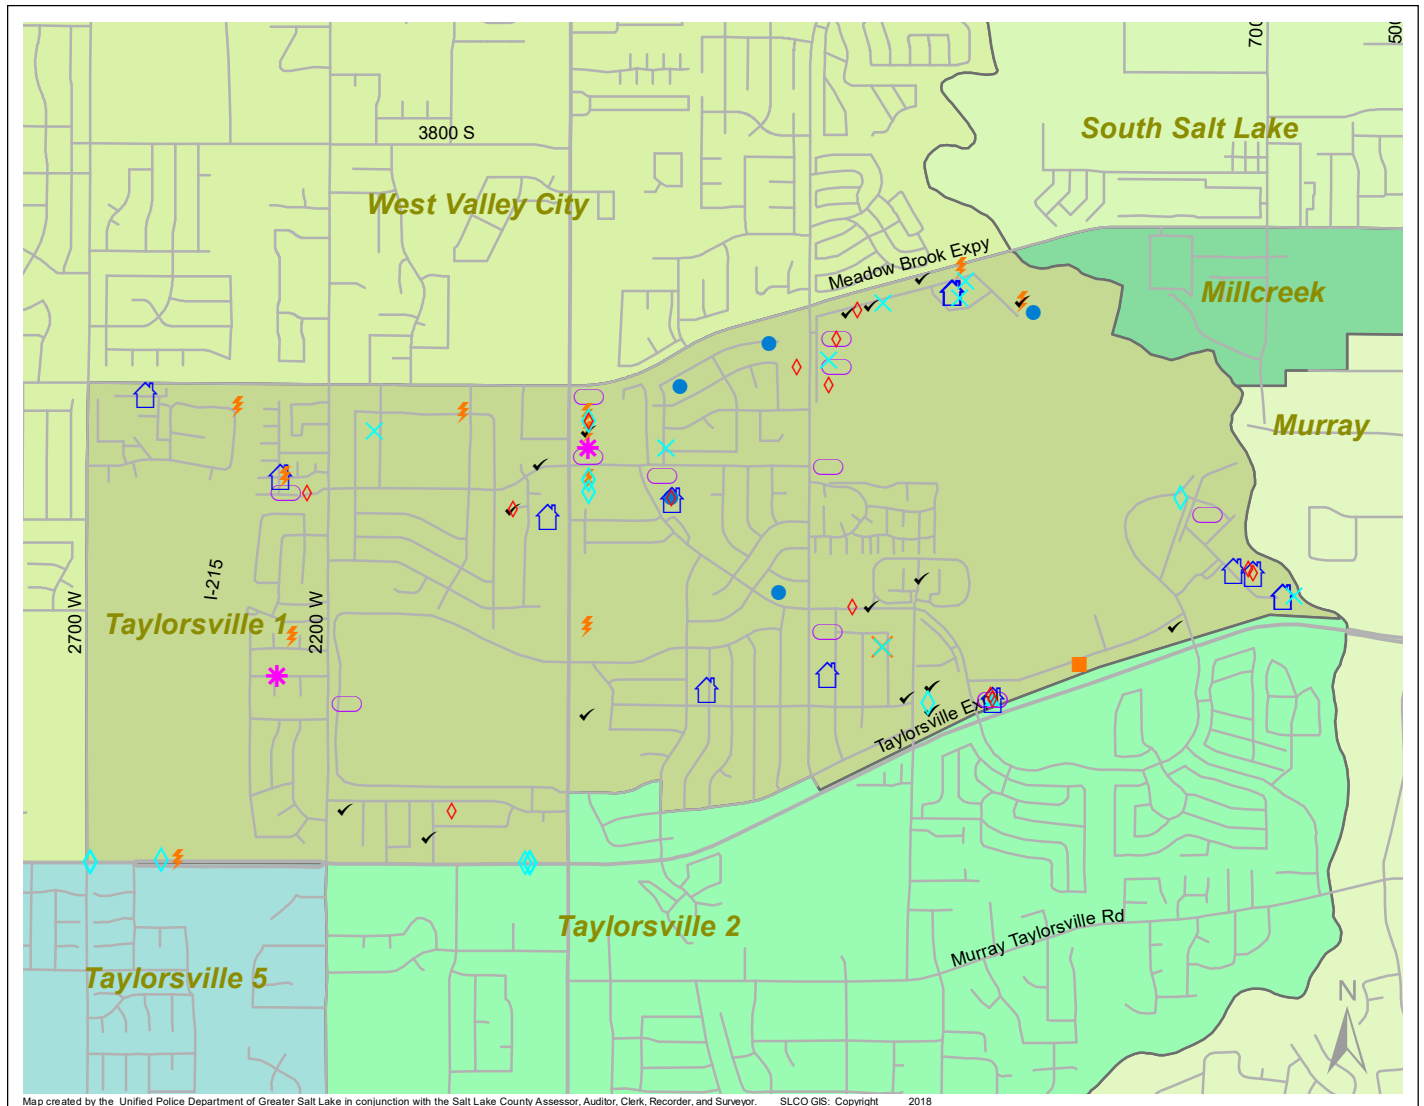

Case Report: Taylorsville 1

2018

Jan

**UNIFIED
POLICE**
GREATER SALT LAKE

Total Number of Calls: 643
Total Number of Cases: 193
Total Number of Offenses: 215

SUMMARY OF GROUP A CRIMES	
Arson: 0	Domestic Violence: 15
Assaults: 2	Drive-By Shootings: 0
--Aggravated: 0	Drug Offenses: 16
--Simple: 2	Gang-related: 1
Auto Thefts: 16	Graffiti: 1
Burglary: 5	Hate Crimes: Unavailable
--Business: 2	Juvenile-related: Unavailable
--Residential: 2	Sex Crimes: 1
Homicide: 0	Suspicious Circumstances: 18
Sexual Assault: 0	Vandalism: 8
Robbery: 0	Weapon Violation: 1
Theft/Larceny: 12	Weapon/Force Involved: 5
Vehicle Burglary: 14	1 (Gun): 0
	2 (Knife): 0
	3 (Force Involved): 1
	5 (Unknown): 0
	6 (Rifle/Shotgun): 0

1. **LEGEND:**
2. Arson
   - Assault-Aggravated or Simple
   - Auto Theft
   - Burglary-Business or Residential
   - Domestic Violence
   - Drive-By Shooting
   - Drug-related Offense
   - Graffiti
   - Homicide
   - Sexual Assault
   - Robbery
   - Sex Offense
   - Suspicious Circumstance
   - Theft/Larceny
   - Vandalism
   - Vehicle Burglary
   - Weapon Violation